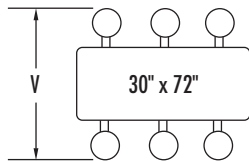

Performance Test Standards:

Product tested to 1,000 lbs. static load.

Filing System:

12600 Institutional Furniture

11197 Correctional Furniture

Continued on back.

- A: 19 1/4" (Stainless Steel Seat)
- 19 3/4" (Super Slammer Stone Seat)
- B: 12" (Stainless Steel Seat)
- 13" (Super Slammer Stone Seat)
- C: 30 1/2" (Round Stainless Steel Top)
- 31 1/2" (Rectangular Top)
- 31 3/4" (Round Stainless Steel Quietcore Top)