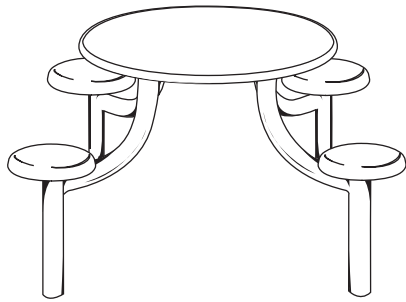

Fabrication:

Base: The curved member that supports the top has a 10" radius bend to facilitate easy cleaning beneath the table. This curved piece is fully welded to a vertical steel tube that supports the seat. The top of the curved tubes and top of the seat tubes have fully welded 6" x 6" x 1/4" thick steel plates for mounting top and seats. Bottom of seat tube has a fully welded mounting plate inset. For free standing applications, the inset is threaded to accommodate a non-removable, skid resistant, adjustable glide with a 1/2" diameter stem. For bolt-down application, the inset has a hole for the fully enclosed tamper-resistant bolt-down system. Made in the U.S.A.

Performance Test Standards:

Product tested to 1,000 lbs. static load.

Filing System:

12600 Institutional Furniture

11197 Correctional Furniture

Continued on back.

- A: 19 1/4" (Stainless Steel Seat)
- 19 3/4" (Super Slammer Stone Seat)
- B: 12" (Stainless Steel Seat)
- 13" (Super Slammer Stone Seat)
- C: 30 1/2" (Round Stainless Steel Top)
- 31 1/2" (Rectangular Top)
- 31 3/4" (Round Stainless Steel Quietcore Top)

- V: 64" (Super Slammer Stone Seat)
- 63" (Stainless Steel Seat)

Model #: EMX7233-6
(Stainless steel top)

- W: 64" (Super Slammer Stone Seat)
- 63" (Stainless Steel Seat)

Model #: EMX9633-8
(Stainless steel top)