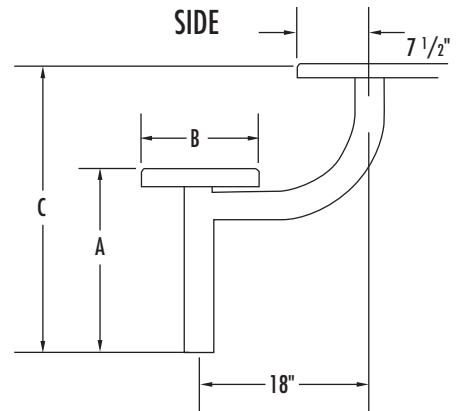

Performance Test Standards:

Product tested to 1,000 lbs. static load.

Filing System:

12600 Institutional Furniture

11197 Correctional Furniture

Continued on back.

- A: 19 1/4" (Stainless Steel Seat)
- 19 3/4" (Super Slammer Stone Seat)
- B: 12" (Stainless Steel Seat)
- 13" (Super Slammer Stone Seat)
- C: 30 1/2" (Round Stainless Steel Top)
- 31 1/2" (Rectangular Top)
- 31 3/4" (Round Stainless Steel Quietcore Top)