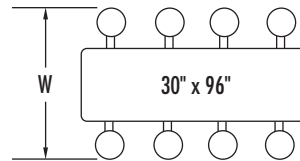

- W: 64" (Super Slammer Stone Seat)
- 63" (Stainless Steel Seat)