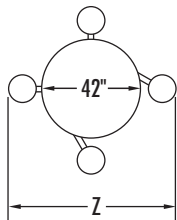

Model #: EMX4200-4 (Stainless steel Quietcore top with Super Slammer Stone seats)
EMX4204-4 (Stainless steel top with Super Slammer Stone seats)
EMX4205-4 (Stainless steel top with stainless steel seats)

- Z: 74" (Super Slammer Stone Seat)
- 73" (Stainless Steel Seat)

Model #: EMX4205-4ADA (Stainless steel top with stainless steel seats)