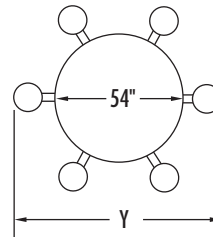

- V: 64" (Super Slammer Stone Seat)
- 63" (Stainless Steel Seat)

Model #: EMX7233-6
(Stainless steel top)

- W: 64" (Super Slammer Stone Seat)
- 63" (Stainless Steel Seat)

Model #: EMX9633-8
(Stainless steel top)

- X: 76" (Super Slammer Stone Seat)
- 75" (Stainless Steel Seat)

Model #: EMX4200-4 (Stainless steel Quietcore top with Super Slammer Stone seats)
EMX4204-4 (Stainless steel top with Super Slammer Stone seats)
EMX4205-4 (Stainless steel top with stainless steel seats)