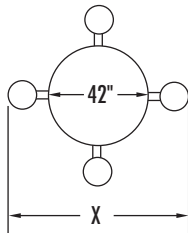

- V: 64" (Super Slammer Stone Seat)
- 63" (Stainless Steel Seat)

Model #: EMX7233-6
(Stainless steel top)

- W: 64" (Super Slammer Stone Seat)
- 63" (Stainless Steel Seat)

Model #: EMX9633-8
(Stainless steel top)