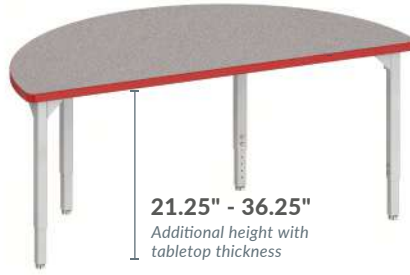

Welded 12-Gauge Leg Top Plate

Leveling Glides Can Add up to 3/4" Height to Table

Tabletops

High Pressure Laminate

1.2" MDF Core
HPL Surface | Protect Edge (MDPE)

High Pressure Laminate

1.2" Particleboard Core
PVC Edge Banding (PBEB)

Casters

Model Number SLT-CAST

Optional 4 Heavy-Duty Swivel Locking 3" Casters. Increases the Table Height by 3/4"

Leg Construction

Fixed Height Legs:

Adjustable Height Legs:

Frame Color Options

Textured Black

Soft Grey

Frame#	Description
3	Height Adjustable, Textured Black
7	Fixed Height Legs, Textured Black
8	Height Adjustable, Soft Grey
9	Fixed Height Legs, Soft Grey

Shapes and Sizes

Trapezoid Sizes (TZ)
(Width/Length in Inches)