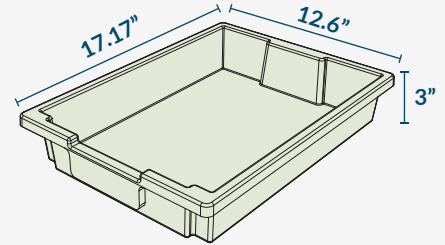

Square (SQ)	24	30	36	42	48
-------------	----	----	----	----	----

Semicircle Sizes (SC)
(Diameter of Full Circle in Inches)

Semicircle (SC)	48	60
-----------------	----	----

Round Sizes (RD)
(Diameter in Inches)

Round (RD)	36	42	48	60
------------	----	----	----	----

Rectangle Student Desk Sizes (RC)
(Width/Length in Inches)

Rectangle (RC)	2028	2230	2436
----------------	------	------	------

Model Number Configuration

Tote Tray Holder

Get Tote-ally Organized!

Tote Tray Holder

Tray Holder Dimensions 15.8" L x 12.9" W x 1.7" H

Create an Organized and Inviting Learning Atmosphere with Multishaped Tables and Integrated Tote Tray Holders, Tailored for Educational Excellence