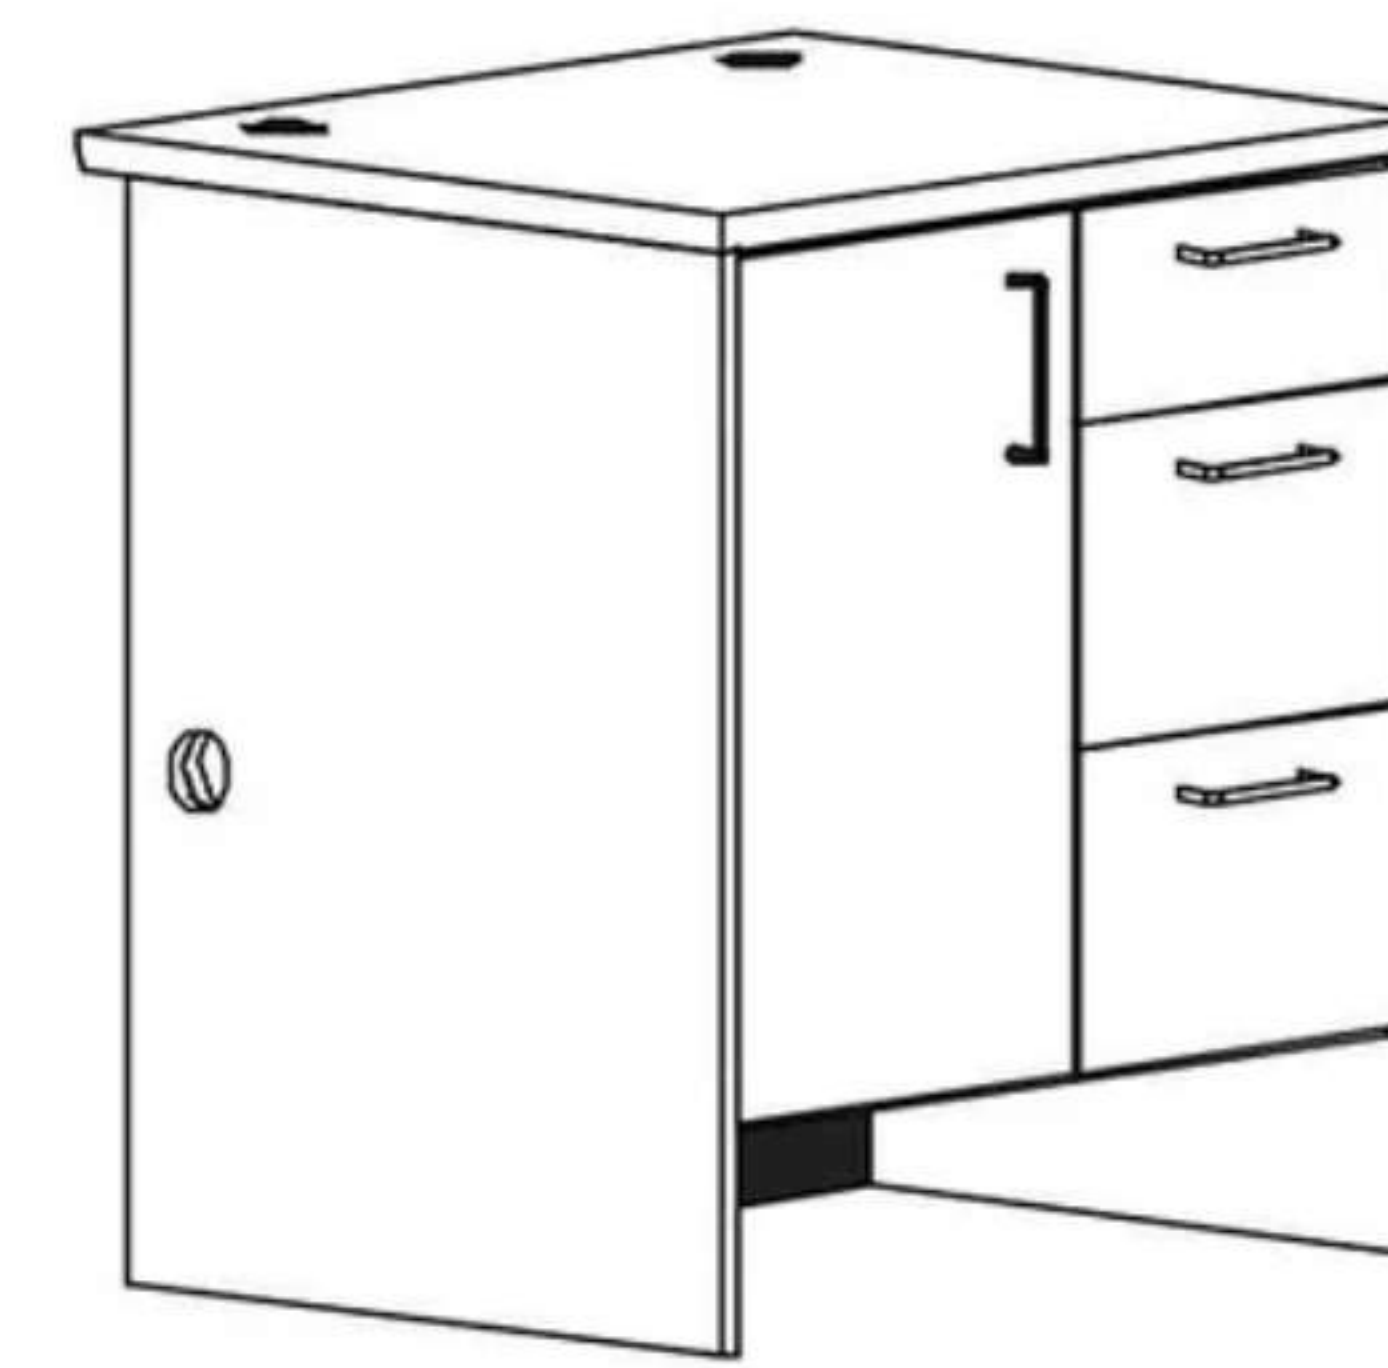

#### CDP-3918 - ADULT HEIGHT

38.75"H x 1"W x 30.5"D

#### RIGHT CUPBOARD FILE DRAWER UNIT

Cupboard on right side, drawers on left side. Each adult height unit will have two file drawers, one box drawer and two adjustable shelves in the cupboard. The elementary height will have one box drawer, one file drawer, and one adjustable shelf in the cupboard.

#### CDP-3239 - ELEMENTARY HEIGHT

32"H x 36"W x 30"D

#### CDP-3939 - ADULT HEIGHT

39"H x 36"W x 30"D