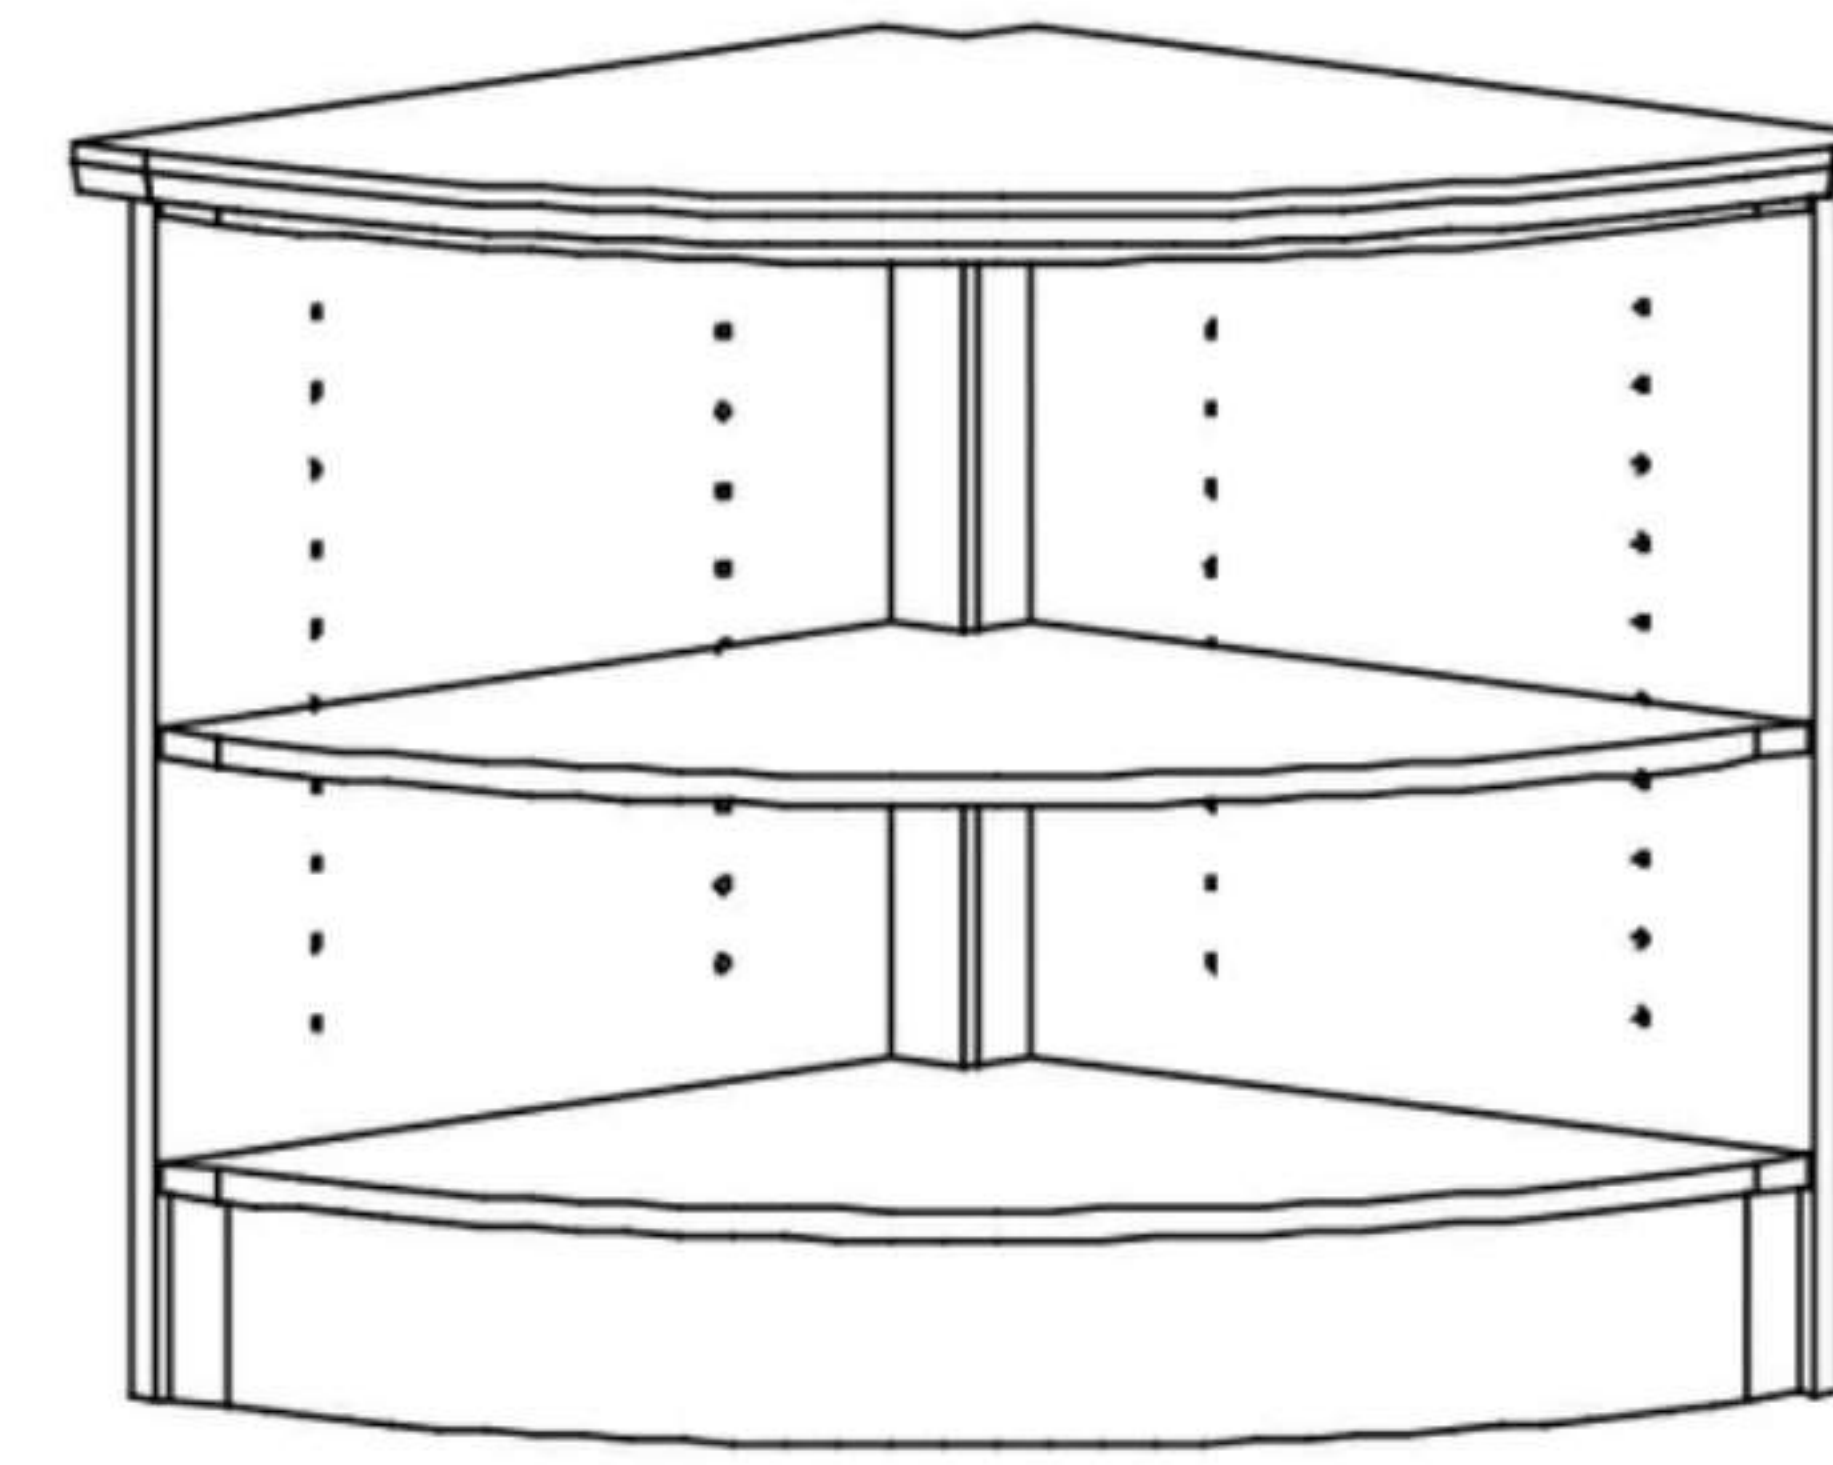

90 DEGREE RADIUSED OPEN SHELF CORNER UNIT

Each unit will be triangular, with a radiused, open-face design and will be used to form a 90-degree transition in any desk arrangement. Adult height units will be supplied with two adjustable shelves and elementary height units will be supplied with one adjustable shelf. Open shelf corner units do not provide for wire access.

CDP-3228 - ELEMENTARY HEIGHT

32"H x 33"W x 33"D

CDP-3928 - ADULT HEIGHT

39"H x 33"W x 33"D