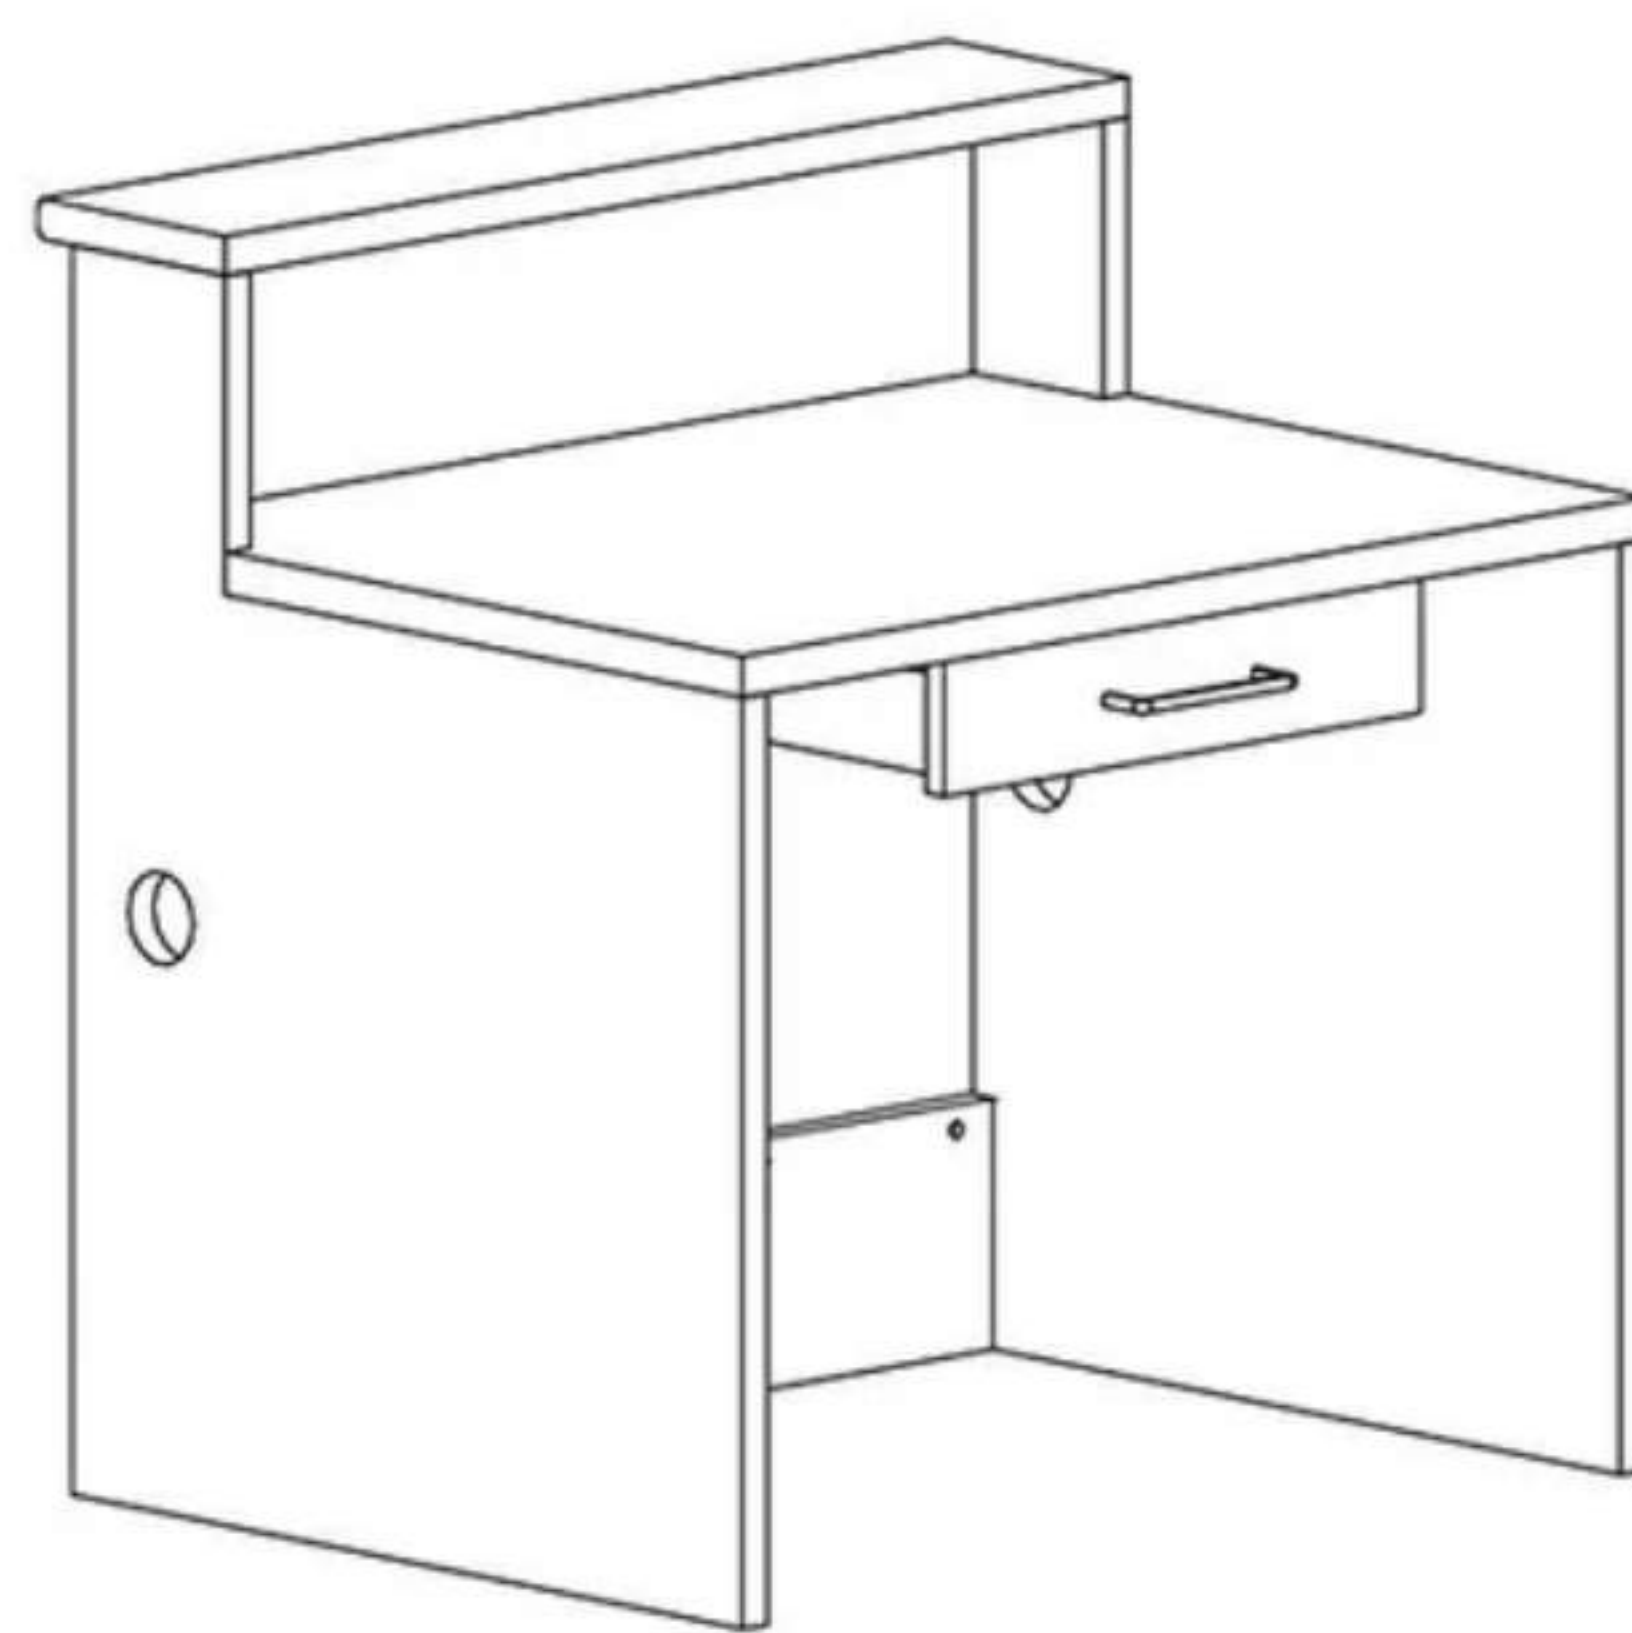

PATRON DESK UNIT W/ PENCIL DRAWER

Unit will have a recessed work surface fastened with metal cleats. The patron ledge is 8"D. The pencil drawer is centered under the work surface.

CDP-3235 - ELEMENTARY HEIGHT

32"H x 36"W x 30"D

CDP-3935 - ADULT HEIGHT

39"H x 36"W x 30"D