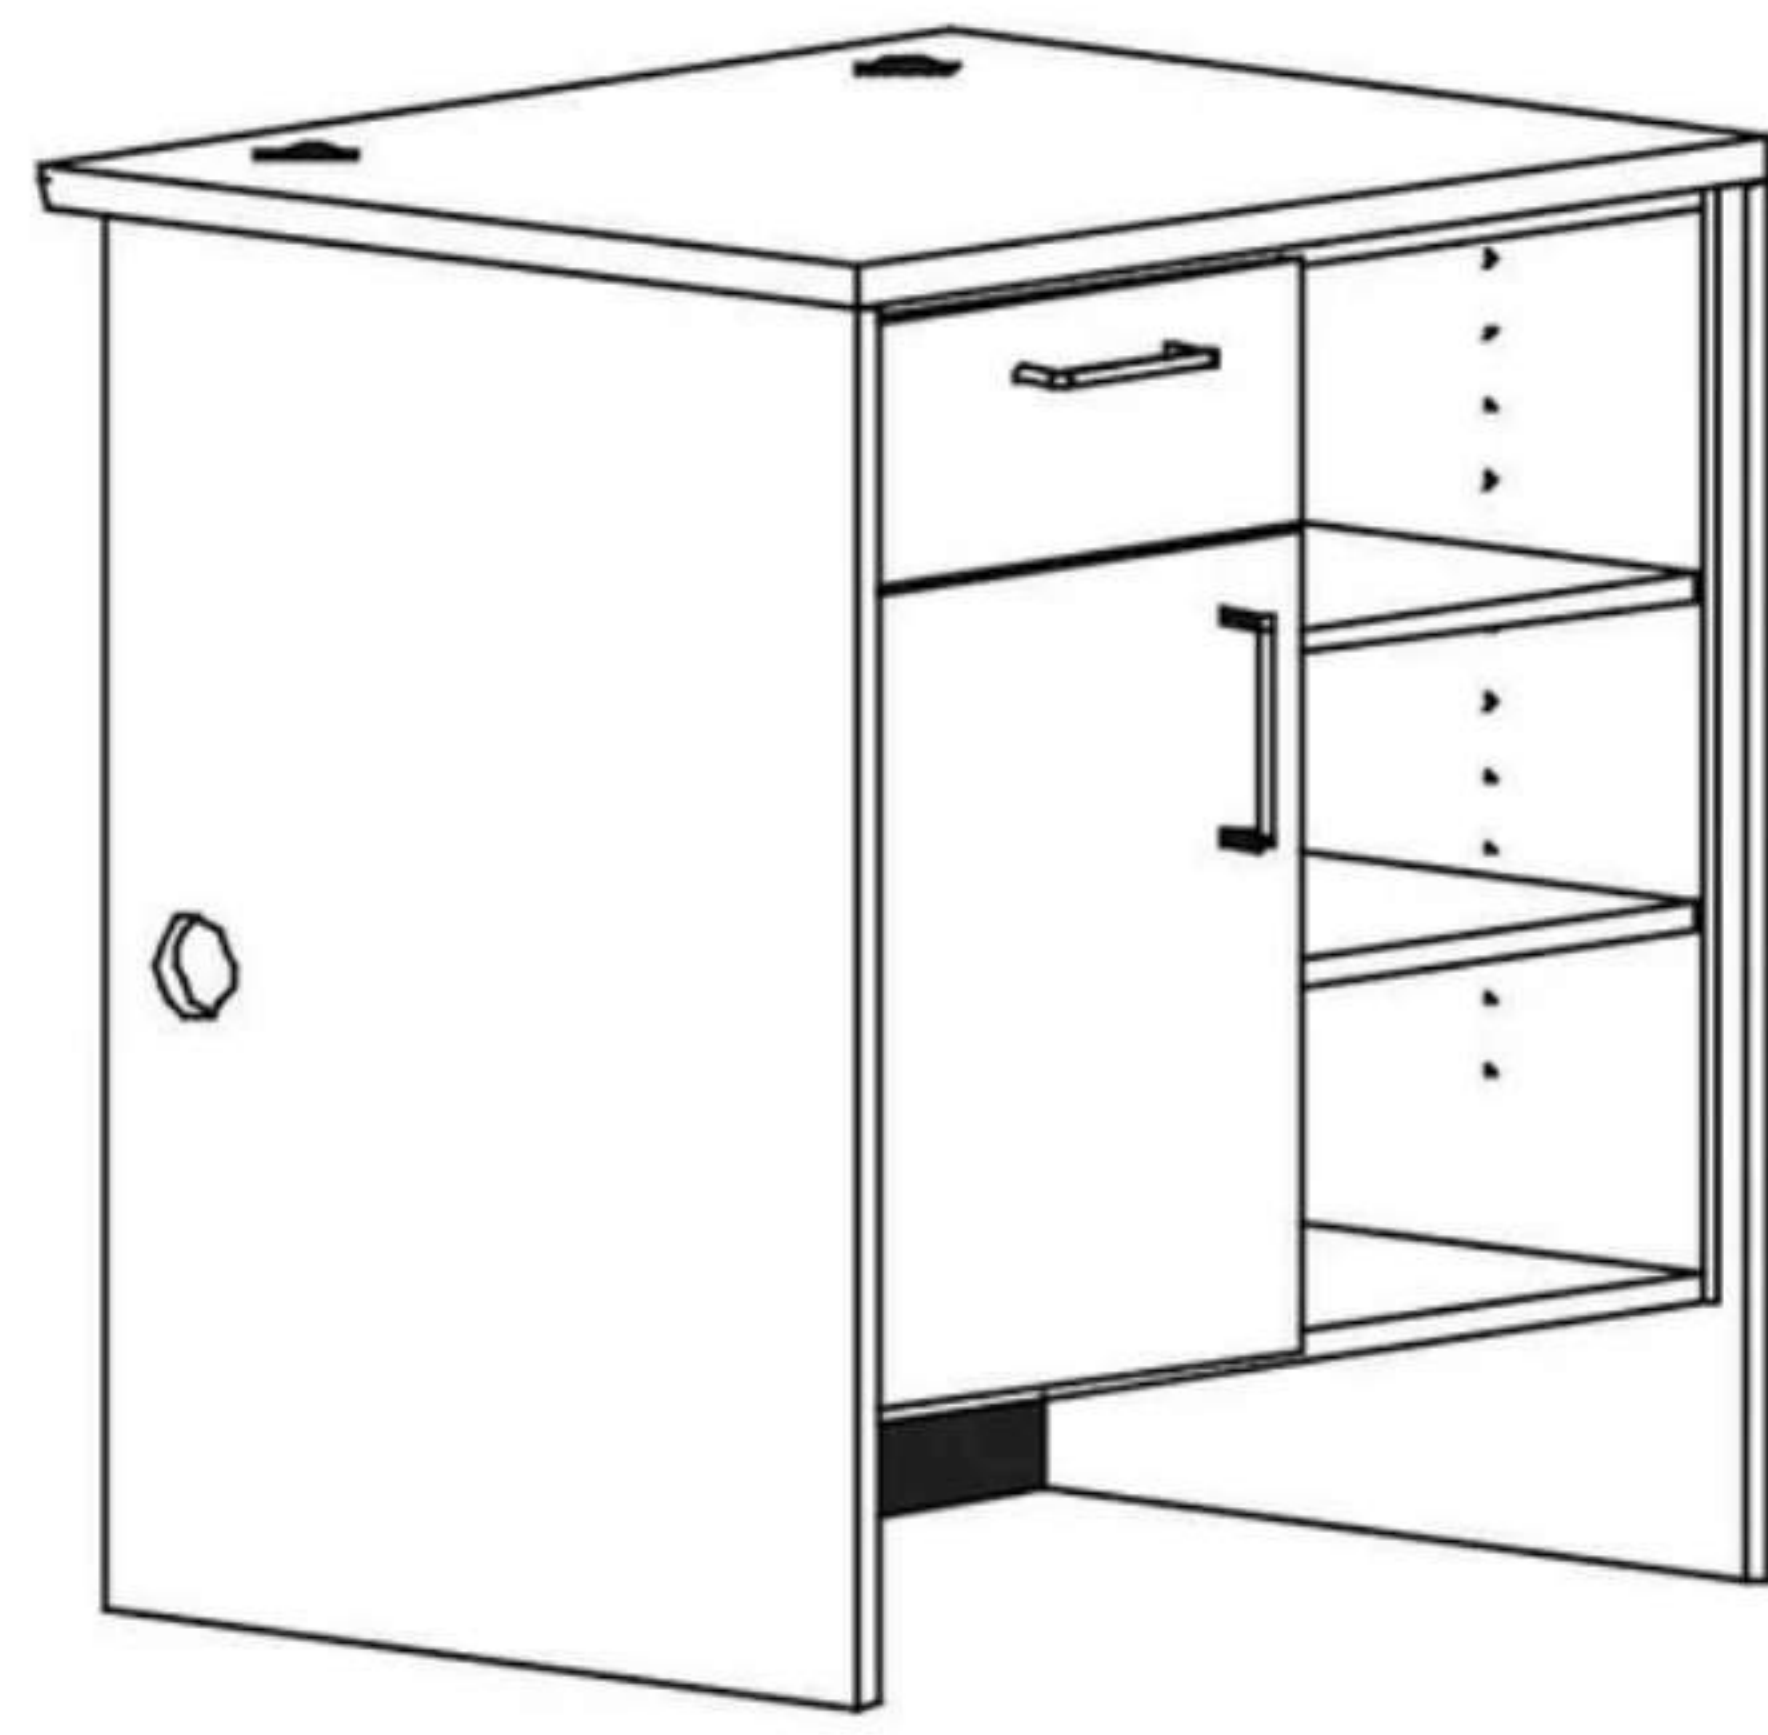

LEFT CUPBOARD OPEN SHELF UNIT

Cupboard on left side, open shelves on right side. Each adult unit will be supplied with two adjustable shelves in the cupboard, an open shelf space, and drawer above the cupboard. The elementary height will be supplied with one adjustable shelf in the cupboard and open shelf space.

CDP-3243 - ELEMENTARY HEIGHT

32"H x 36"W x 30"D

CDP-3943 - ADULT HEIGHT

39"H x 36"W x 30"D