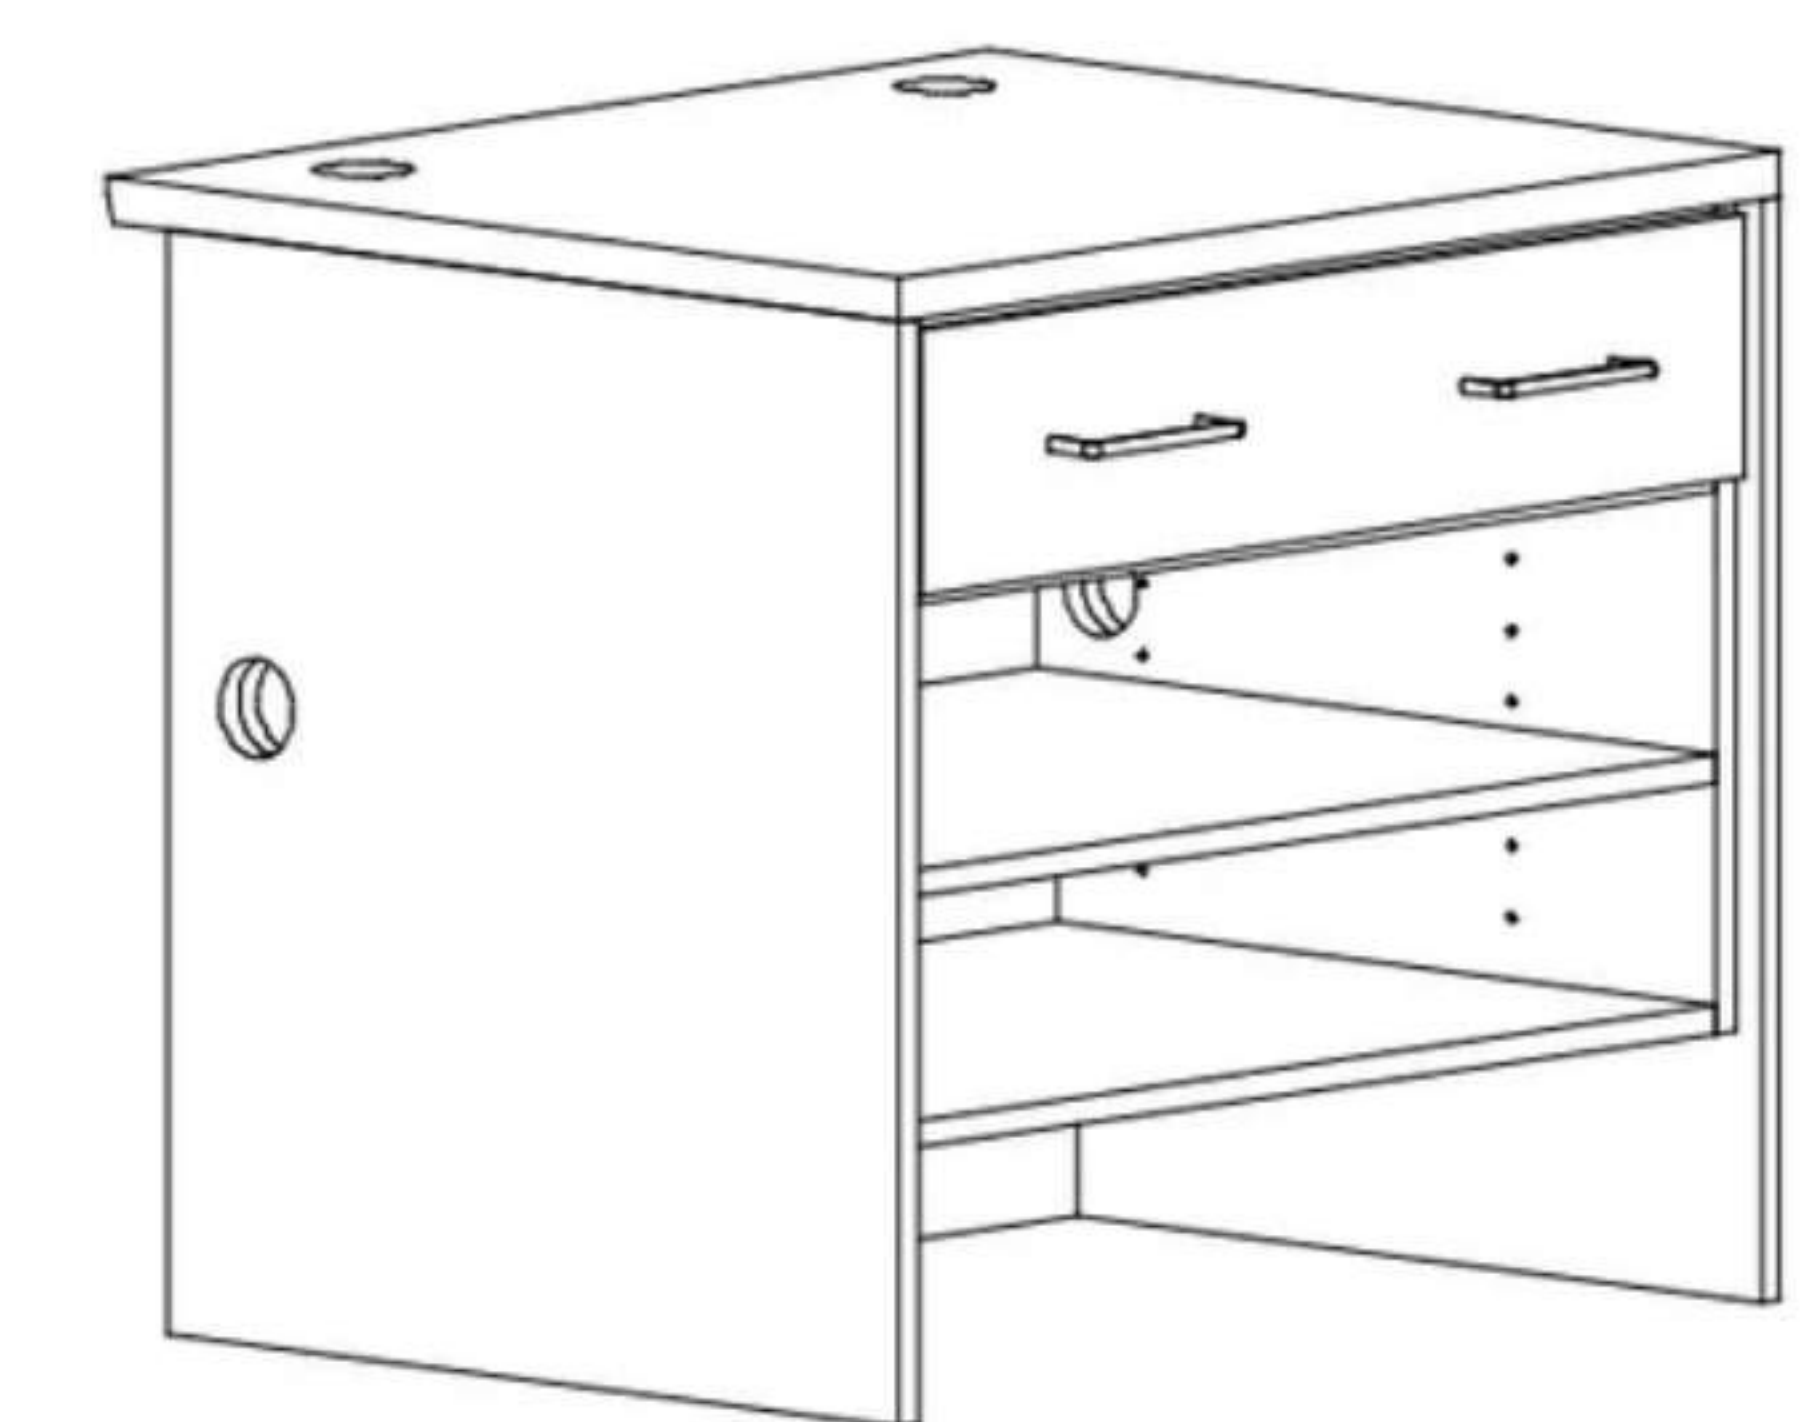

SINGLE DRAWER OPEN SHELF UNIT

Unit is supplied with a full-width storage drawer over open shelving. Adult units are supplied with two full-depth, adjustable shelves. The elementary height unit is supplied with one full-depth, adjustable shelf.

CDP-3246 - ELEMENTARY HEIGHT

32"H x 36"W x 30"D

CDP-3946 - ADULT HEIGHT

39"H x 36"W x 30"D