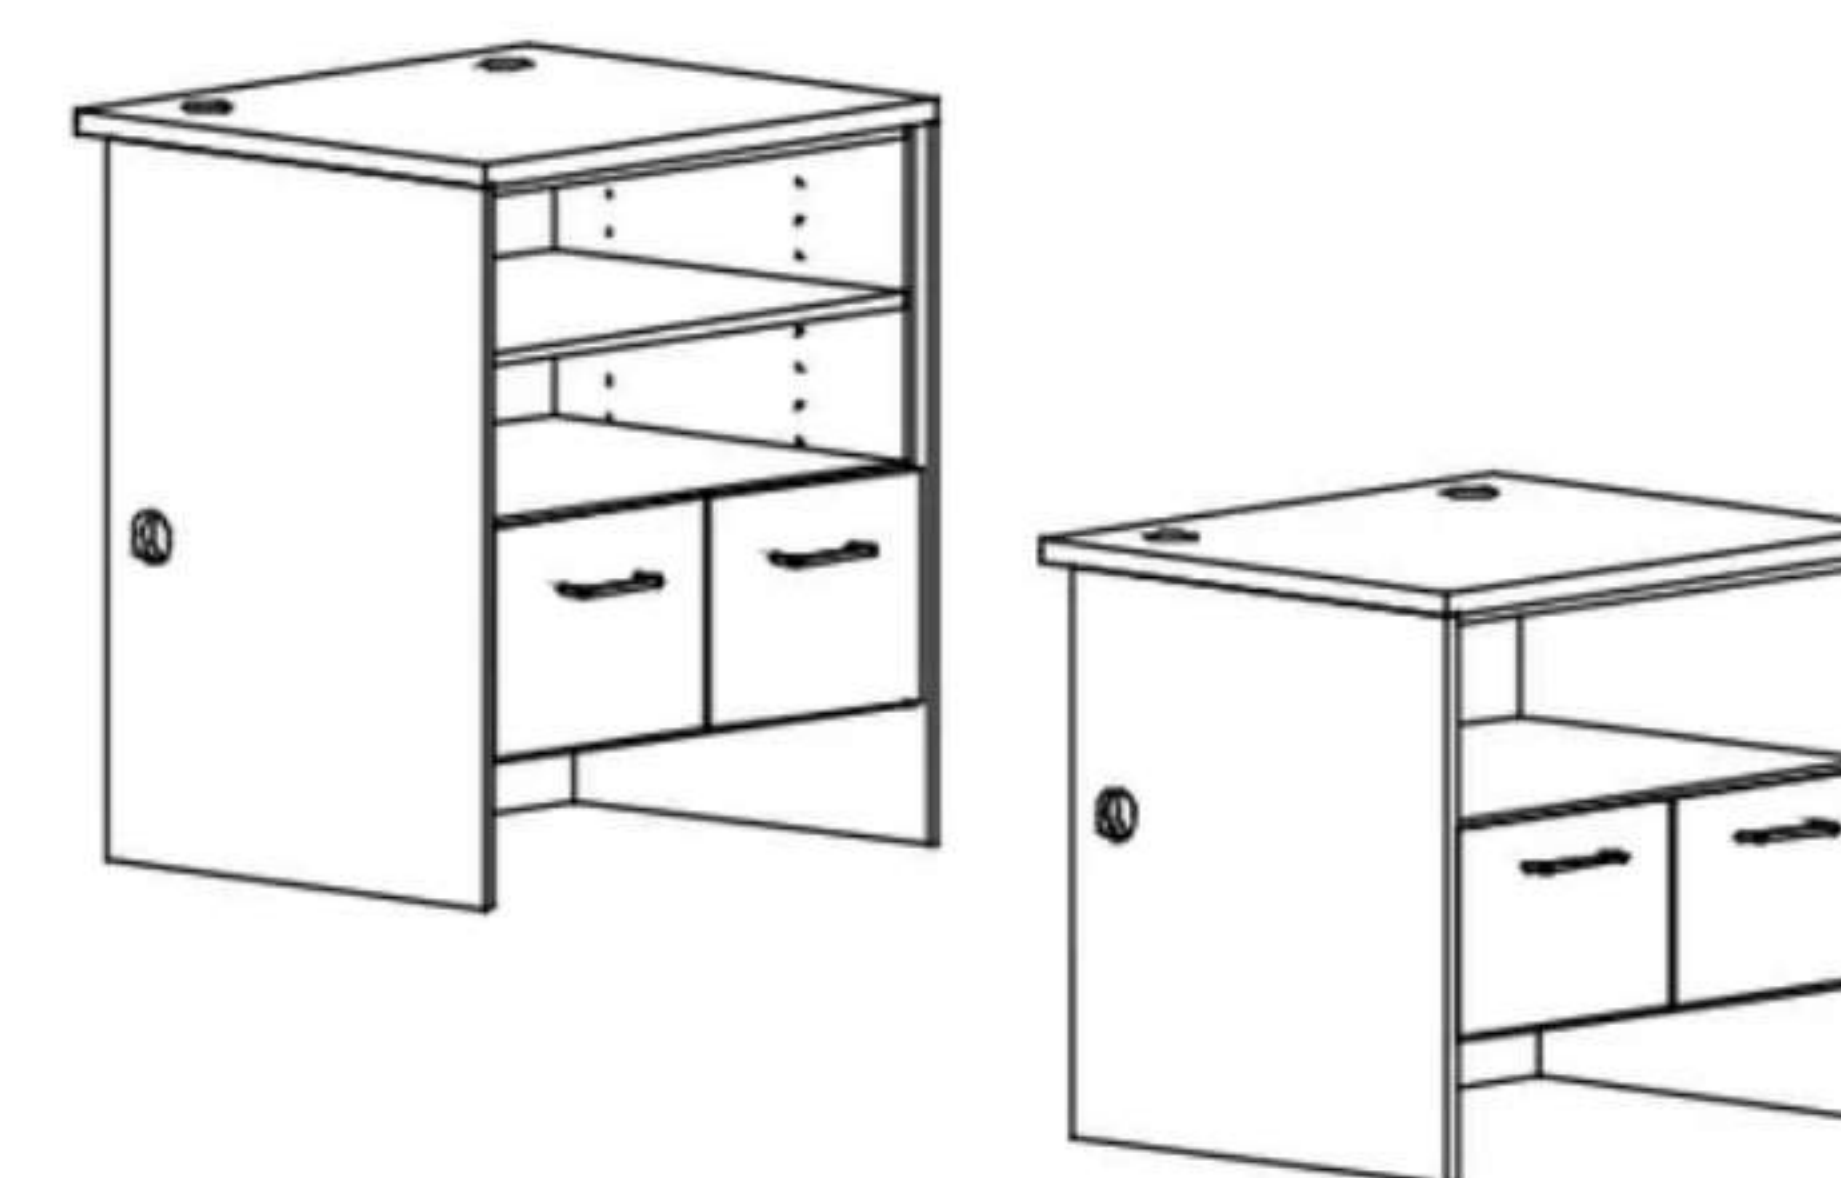

TWO-DRAWER FILE OPEN TOP SHELF UNIT

Each unit is an open shelf unit with two letter file drawers. Adult height units are supplied with one full-depth, adjustable shelf. Elementary height units will not have an adjustable shelf.

CDP-3214 - ELEMENTARY HEIGHT

32"H x 36"W x 30"D

CDP-3914 - ADULT HEIGHT

39"H x 36"W x 30"D