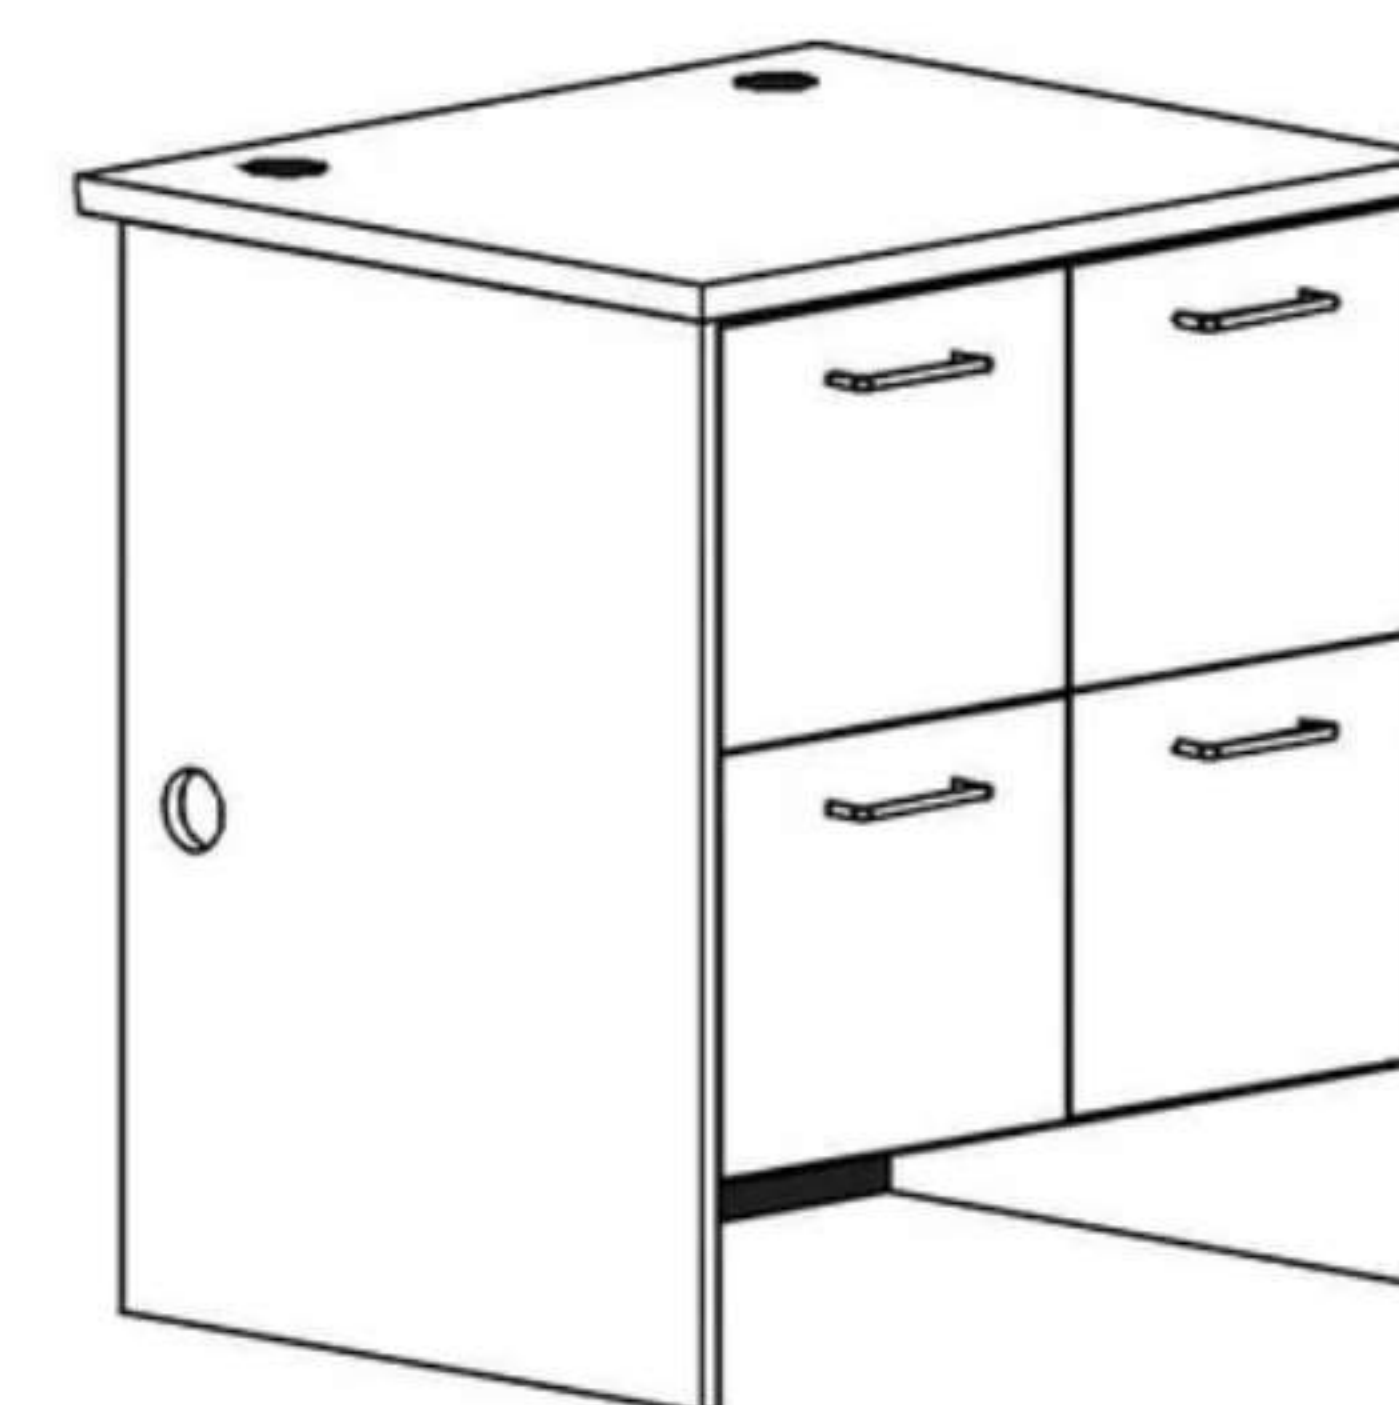

**CDP-3244 - ELEMENTARY HEIGHT**

32"H x 36"W x 30"D

**CDP-3944 - ADULT HEIGHT**

39"H x 36"W x 30"D

**RIGHT FILE DRAWER OPEN SHELF UNIT**

Right side file drawers, left side open shelf. Adult height unit will have one box drawer, two file drawers and two adjustable shelves. Elementary height units will have one box drawer, one file drawer and one adjustable shelf.

**CDP-3245 - ELEMENTARY HEIGHT**

32"H x 36"W x 30"D

**CDP-3945 - ADULT HEIGHT**

39"H x 36"W x 30"D

**DOUBLE DRAWER STACK UNIT**

This unit consists of a double stack of drawers. The adult height unit has four file drawers. The elementary height unit has two box drawers and two file drawers.