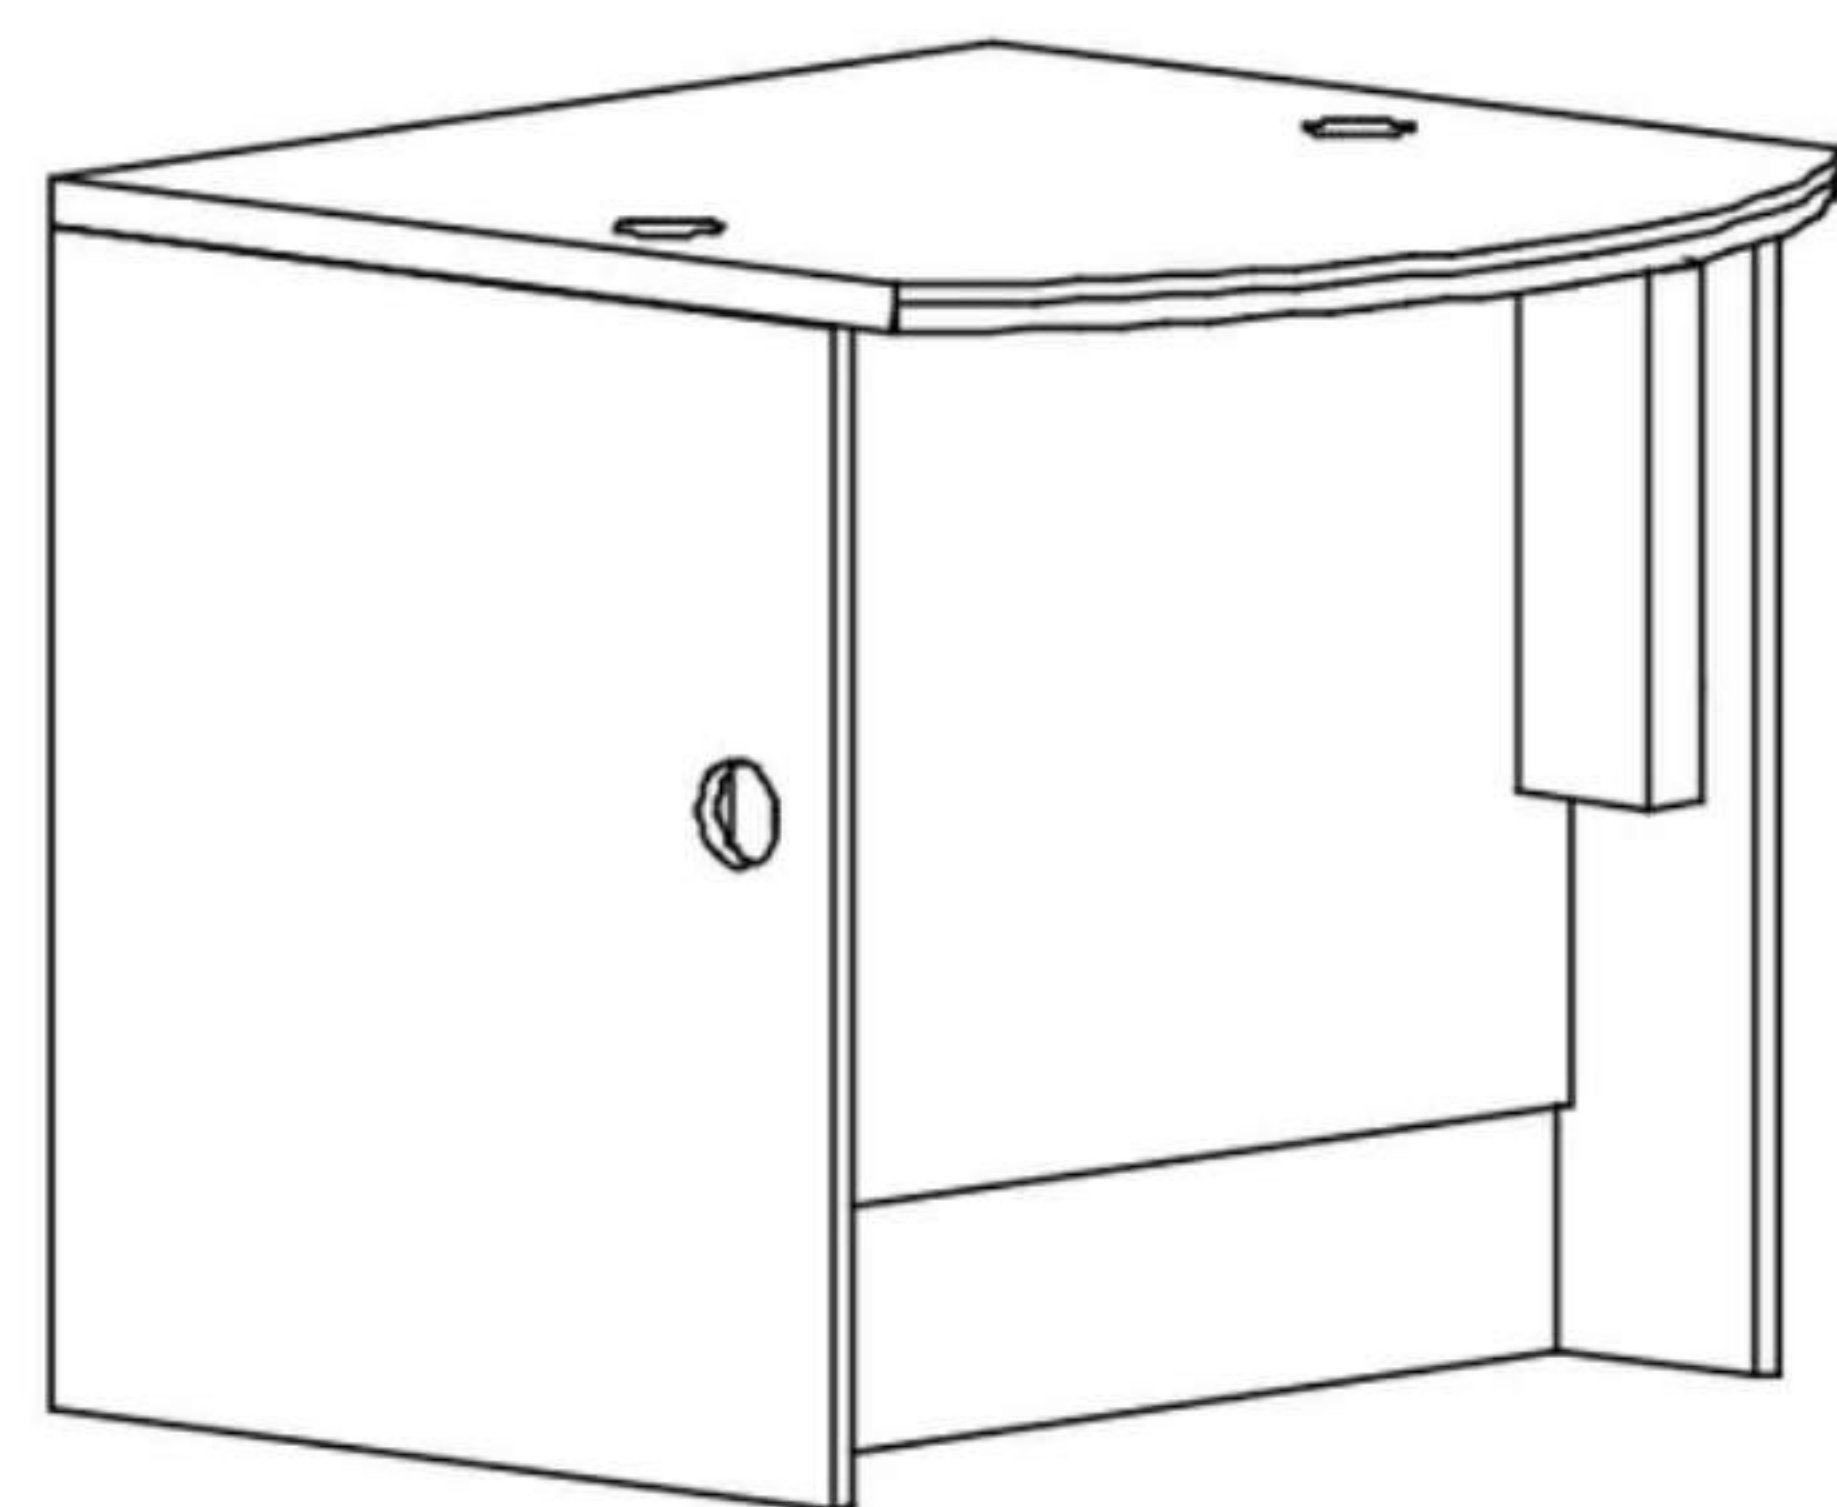

ADA TRANSACTION UNIT

The unit will have a modesty panel mounted along the midline. The work surface is 32"H.

ADA NOTE: When an ADA unit is used on one end of an adult height circulation desk, an elementary finished end panel should be ordered for that end. When an ADA unit is placed between other adult units, the work surface is captured rather than continuous.

CDP-3220 - ELEMENTARY & ADULT HEIGHT

32"H x 36"W x 36"D

*ADA max 32"H