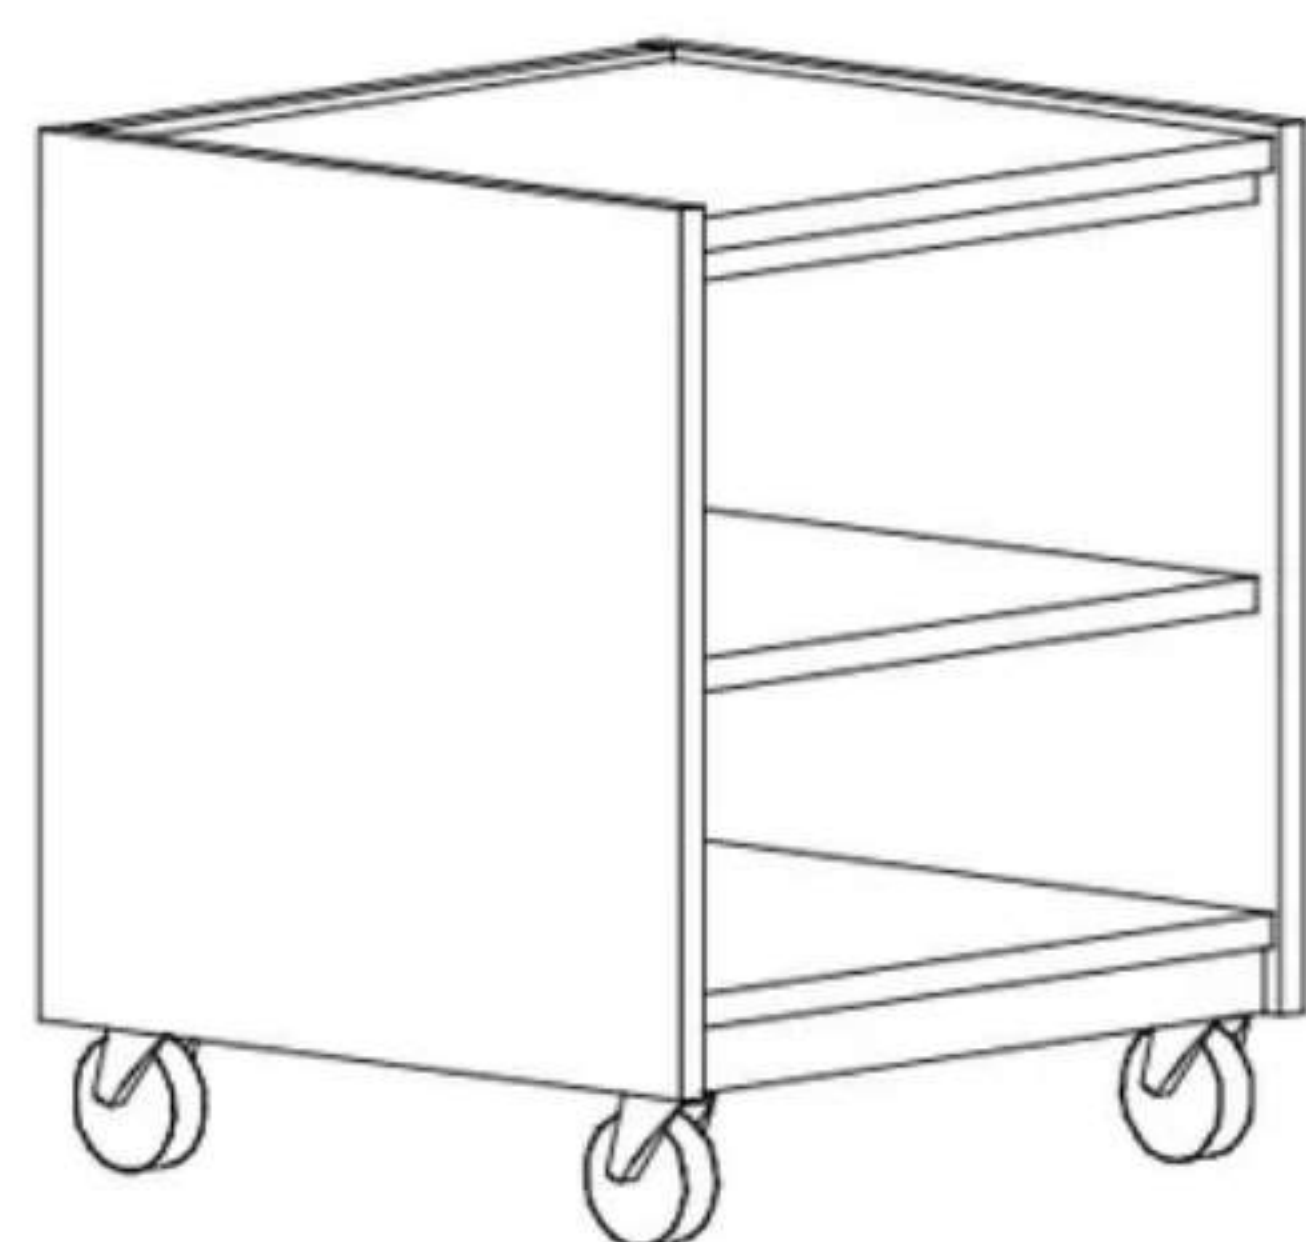

MOBILE OPEN SHELF UNIT

This unit is supplied with two shelves for the adult height and one shelf for the elementary height. The back is supplied with grommets for wire management.

PT-A-29 - ELEMENTARY HEIGHT

26"H x 25"W x 20"D

PT-A-30 - ADULT HEIGHT

30"H x 25"W x 20"D