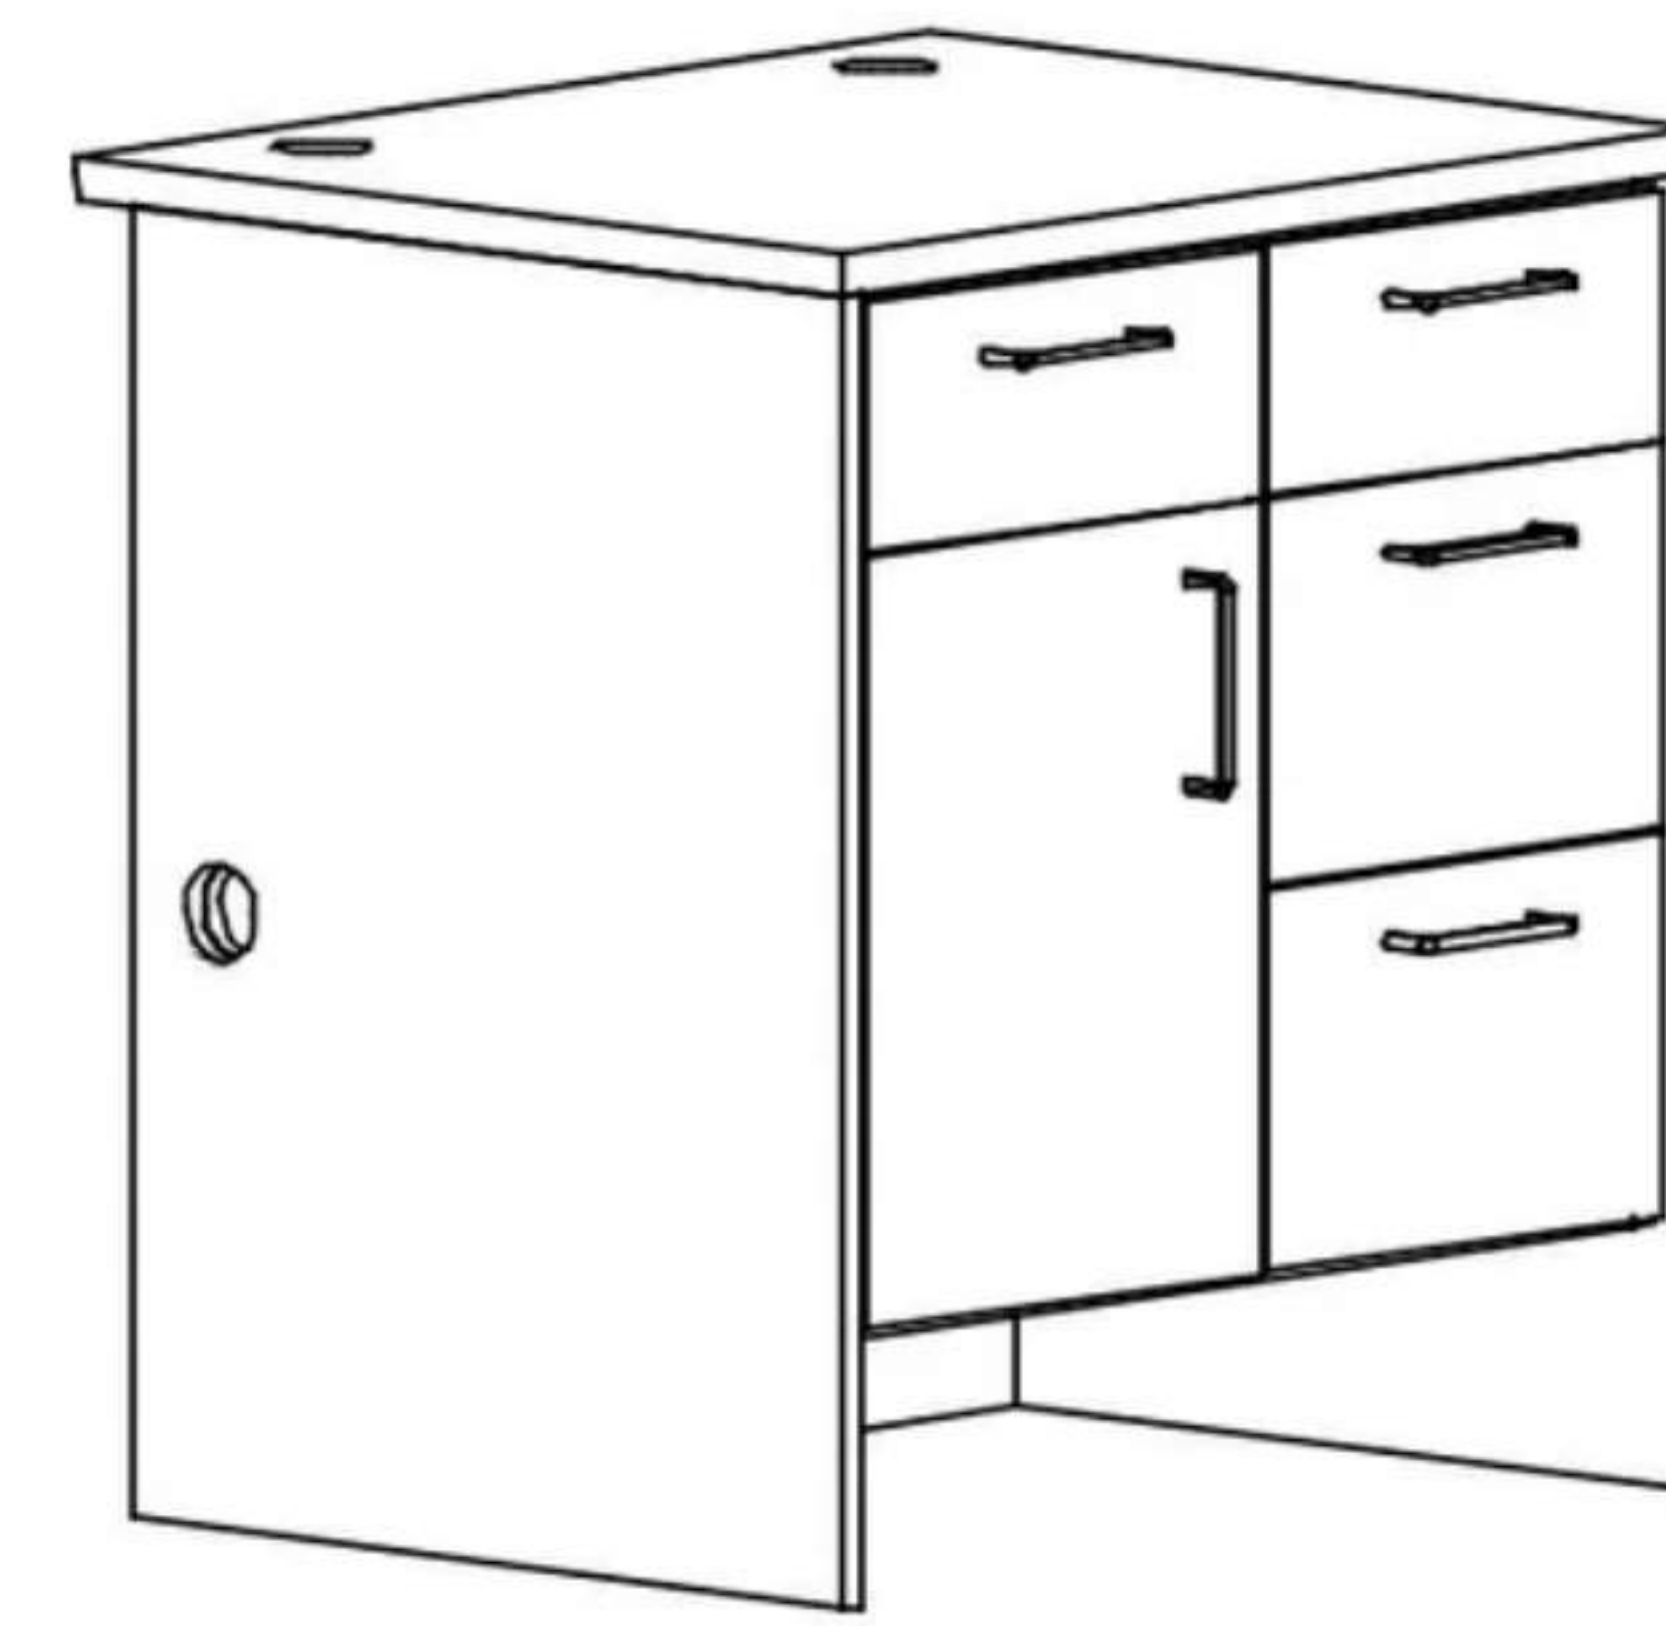

DOUBLE DRAWER, LEFT CUPBOARD AND FILE UNIT

Cupboard on left, file drawer on right. Each adult height unit will have two box drawers, two file drawers and two adjustable shelves inside the cupboard. Elementary height units will have one box drawer, one file drawer, and one adjustable shelf.

CDP-3254 - ELEMENTARY HEIGHT

32"H x 36"W x 30"D

CDP-3954 - ADULT HEIGHT

39"H x 36"W x 30"D