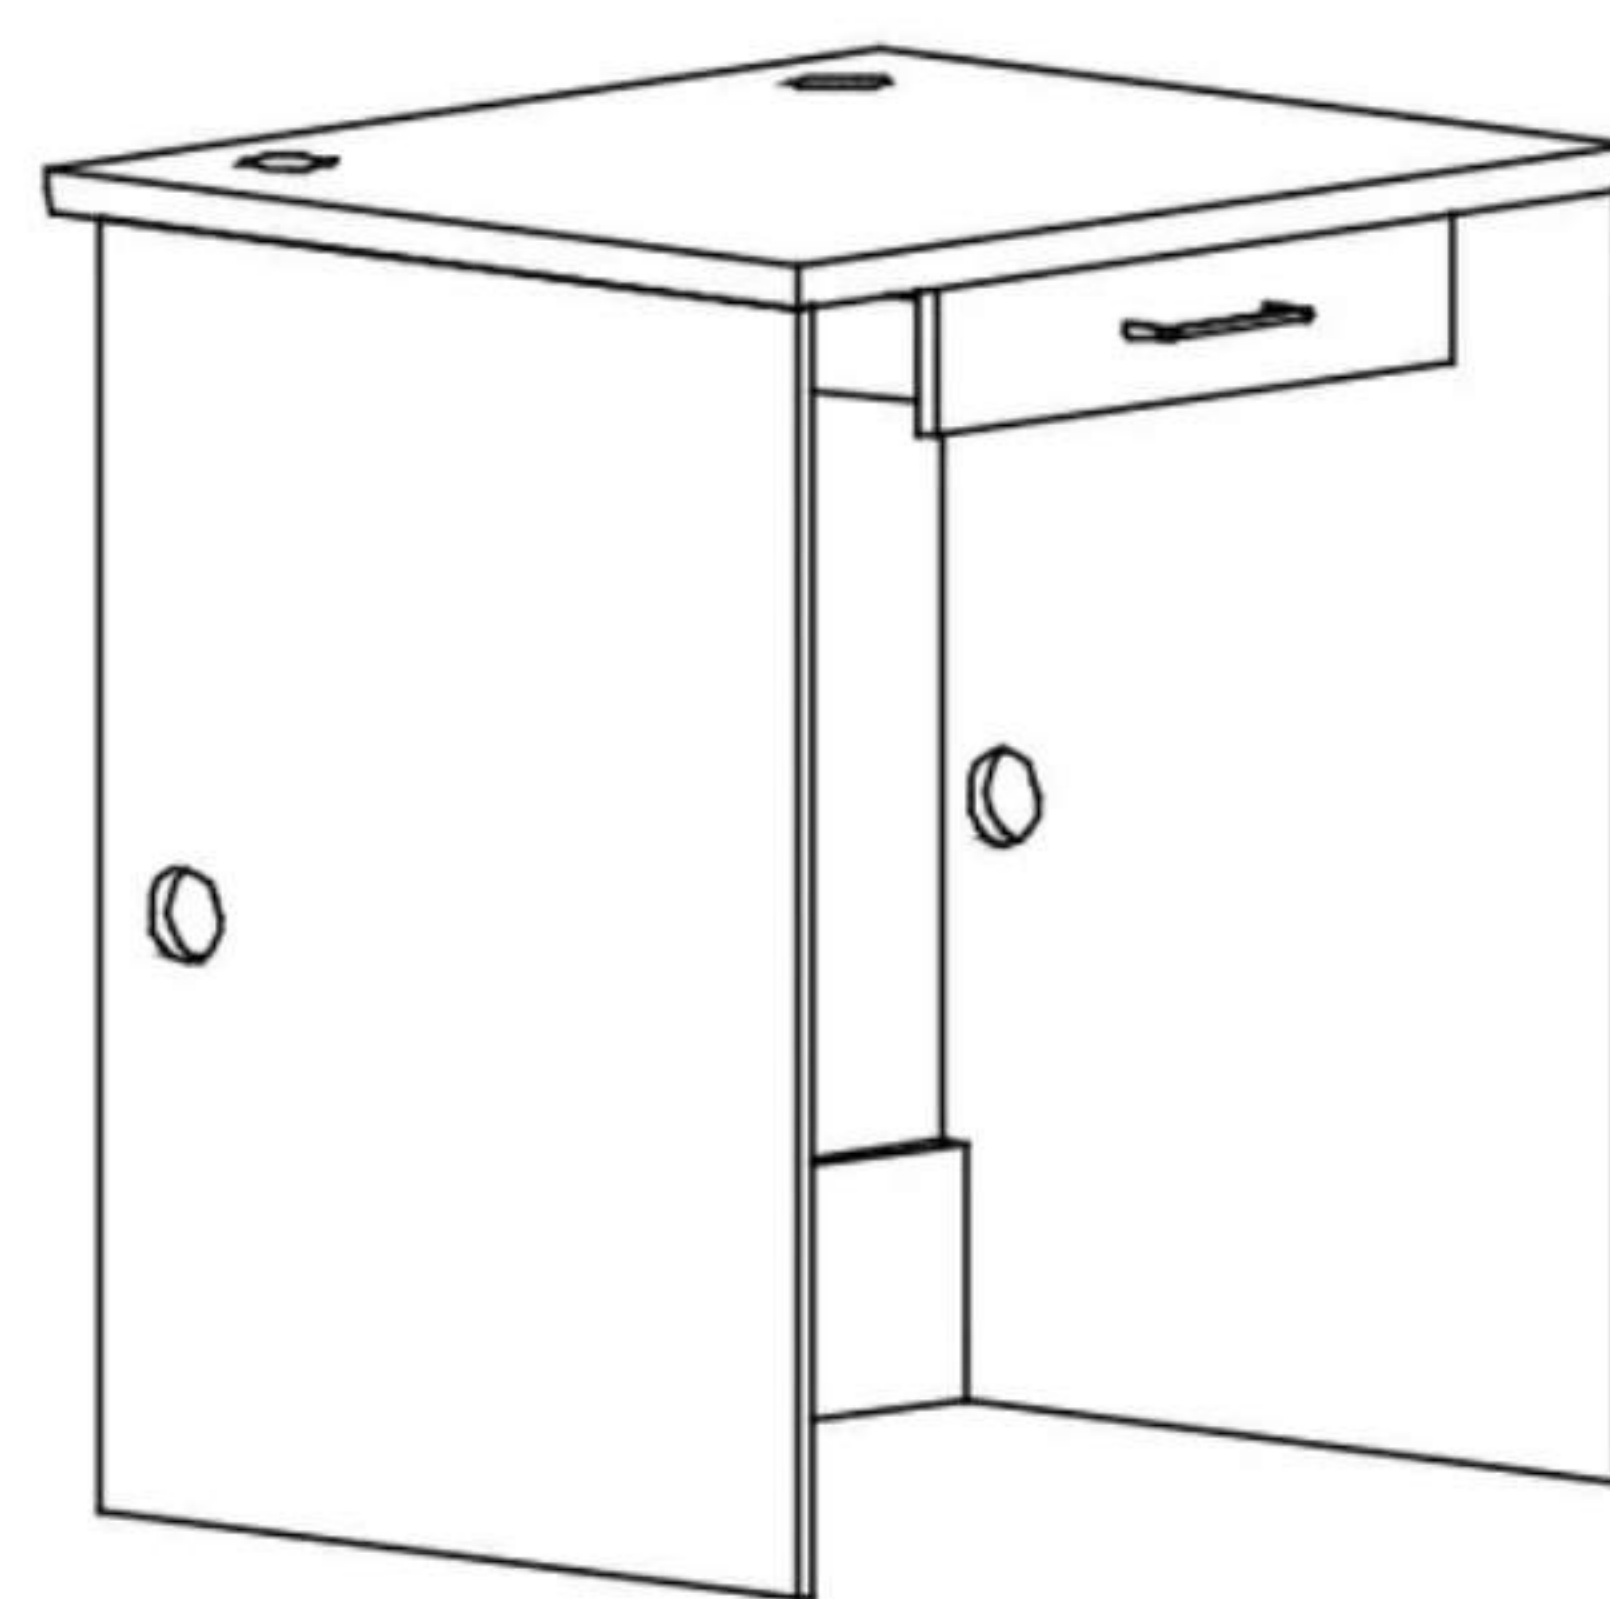

#### CDP-3907 - ADULT HEIGHT

39"H x 36"W x 30"D

#### PATRON DESK UNIT W/ PENCIL DRAWER

Unit will have a recessed work surface fastened with metal cleats. The patron ledge is 8"D. The pencil drawer is centered under the work surface.

#### CDP-3935 - ADULT HEIGHT

39"H x 36"W x 30"D