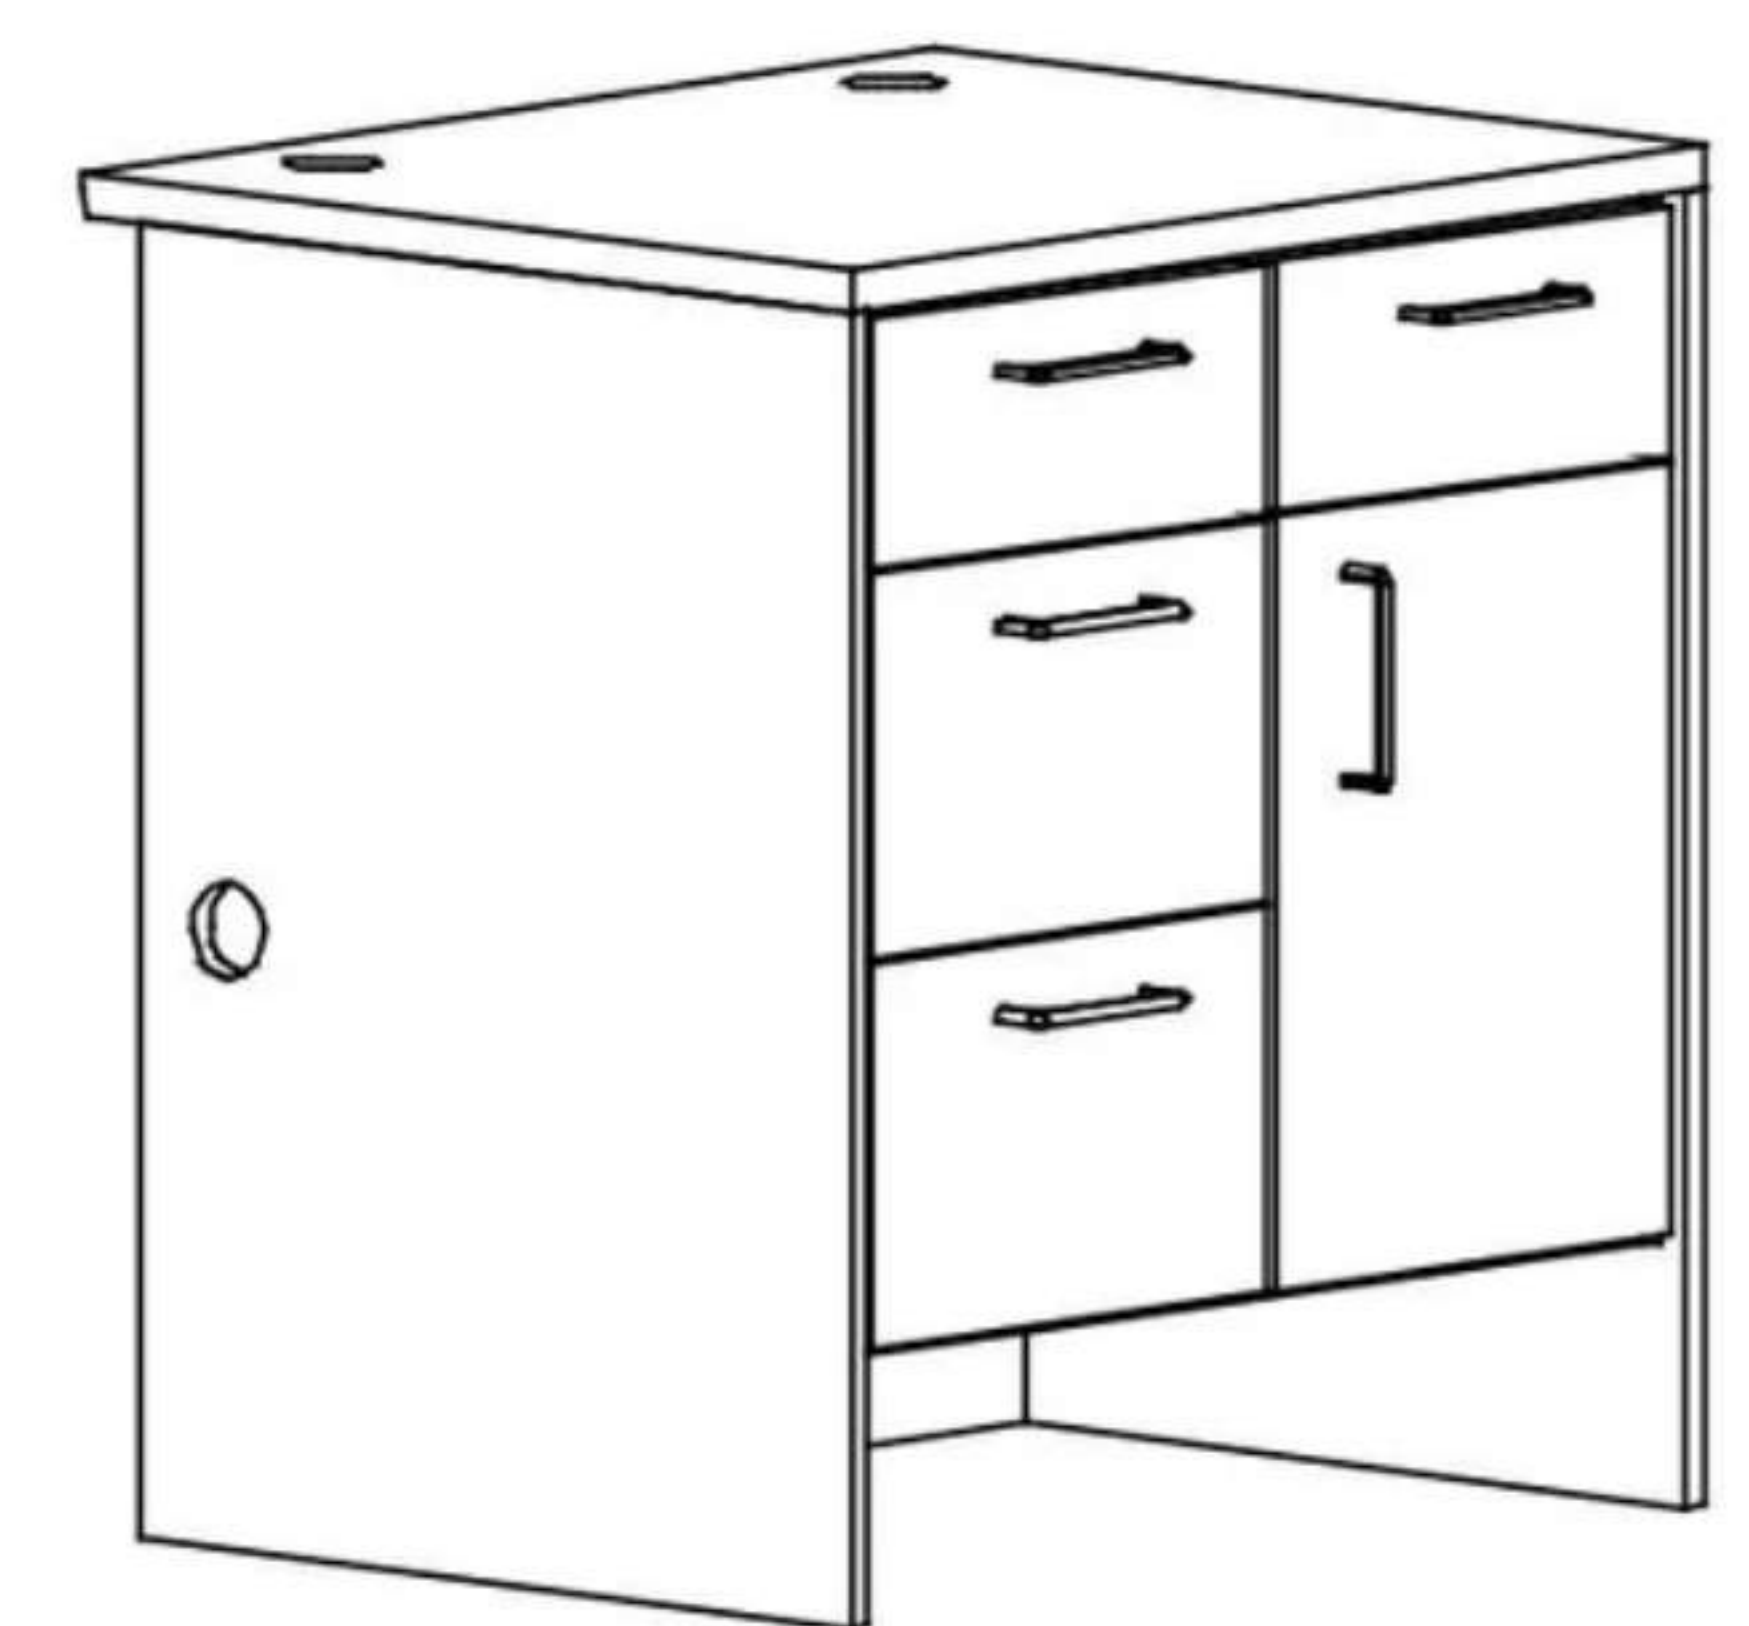

DOUBLE DRAWER, RIGHT CUPBOARD AND FILE UNIT

Cupboard on right, file drawer on left. Each adult height unit will have two box drawers, two file drawers and two adjustable shelves inside the cupboard. Elementary height units will have one box drawer, one file drawer, and one adjustable shelf.

CDP-3241 - ELEMENTARY HEIGHT

32"H x 36"W x 30"D

CDP-3941 - ADULT HEIGHT

39"H x 36"W x 30"D