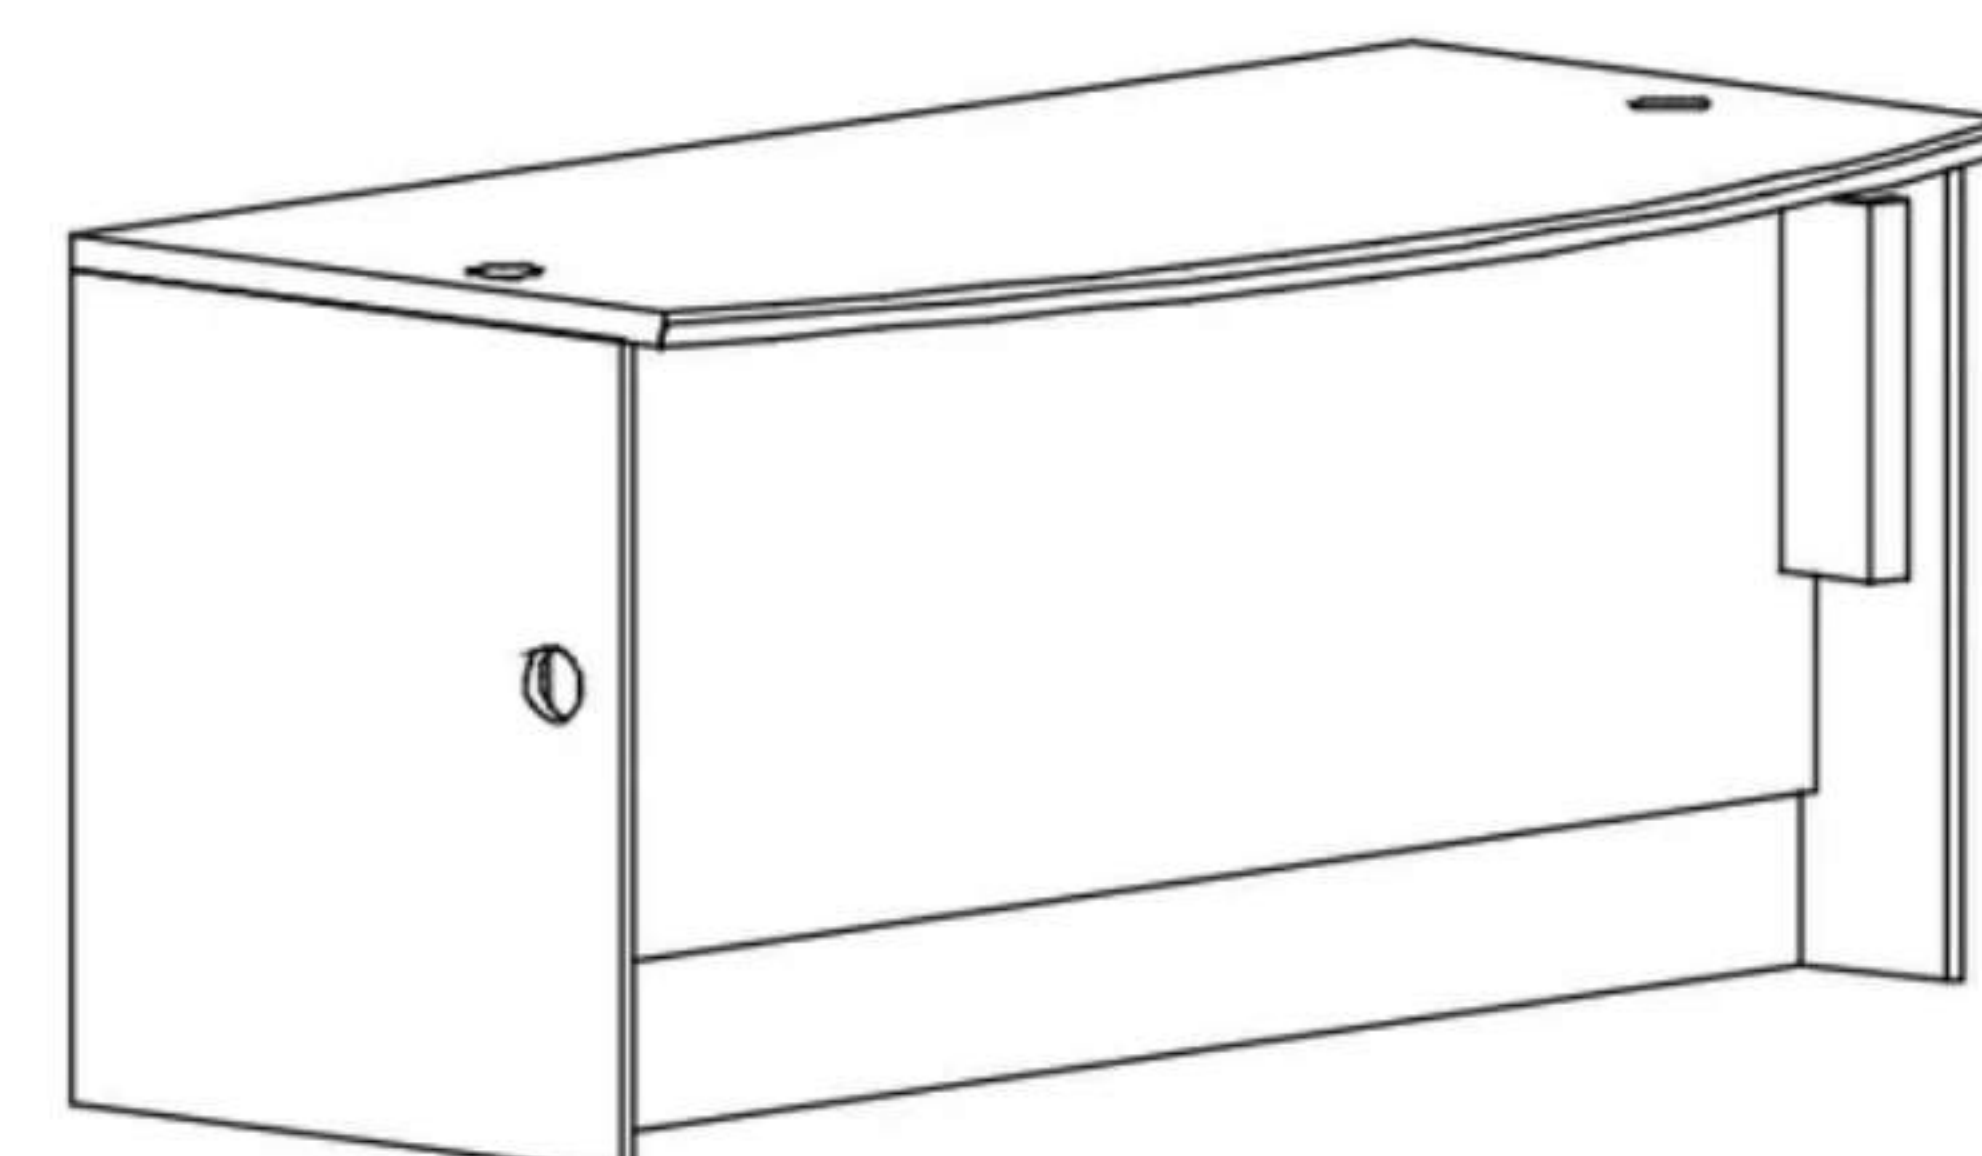

DOUBLE WIDTH ADA TRANSACTION UNIT

Unit will have a modesty panel mounted along unit midline. The work surface is 32"H.

ADA NOTE: When an ADA unit is used on one end of an adult height circulation desk, an elementary finished end panel should be ordered for that end. When an ADA unit is placed between other adult units, the work surface is captured rather than continuous.

CDP-3221 - ELEMENTARY & ADULT HEIGHT

32"H x 72"W x 36"D

*ADA max 32"H