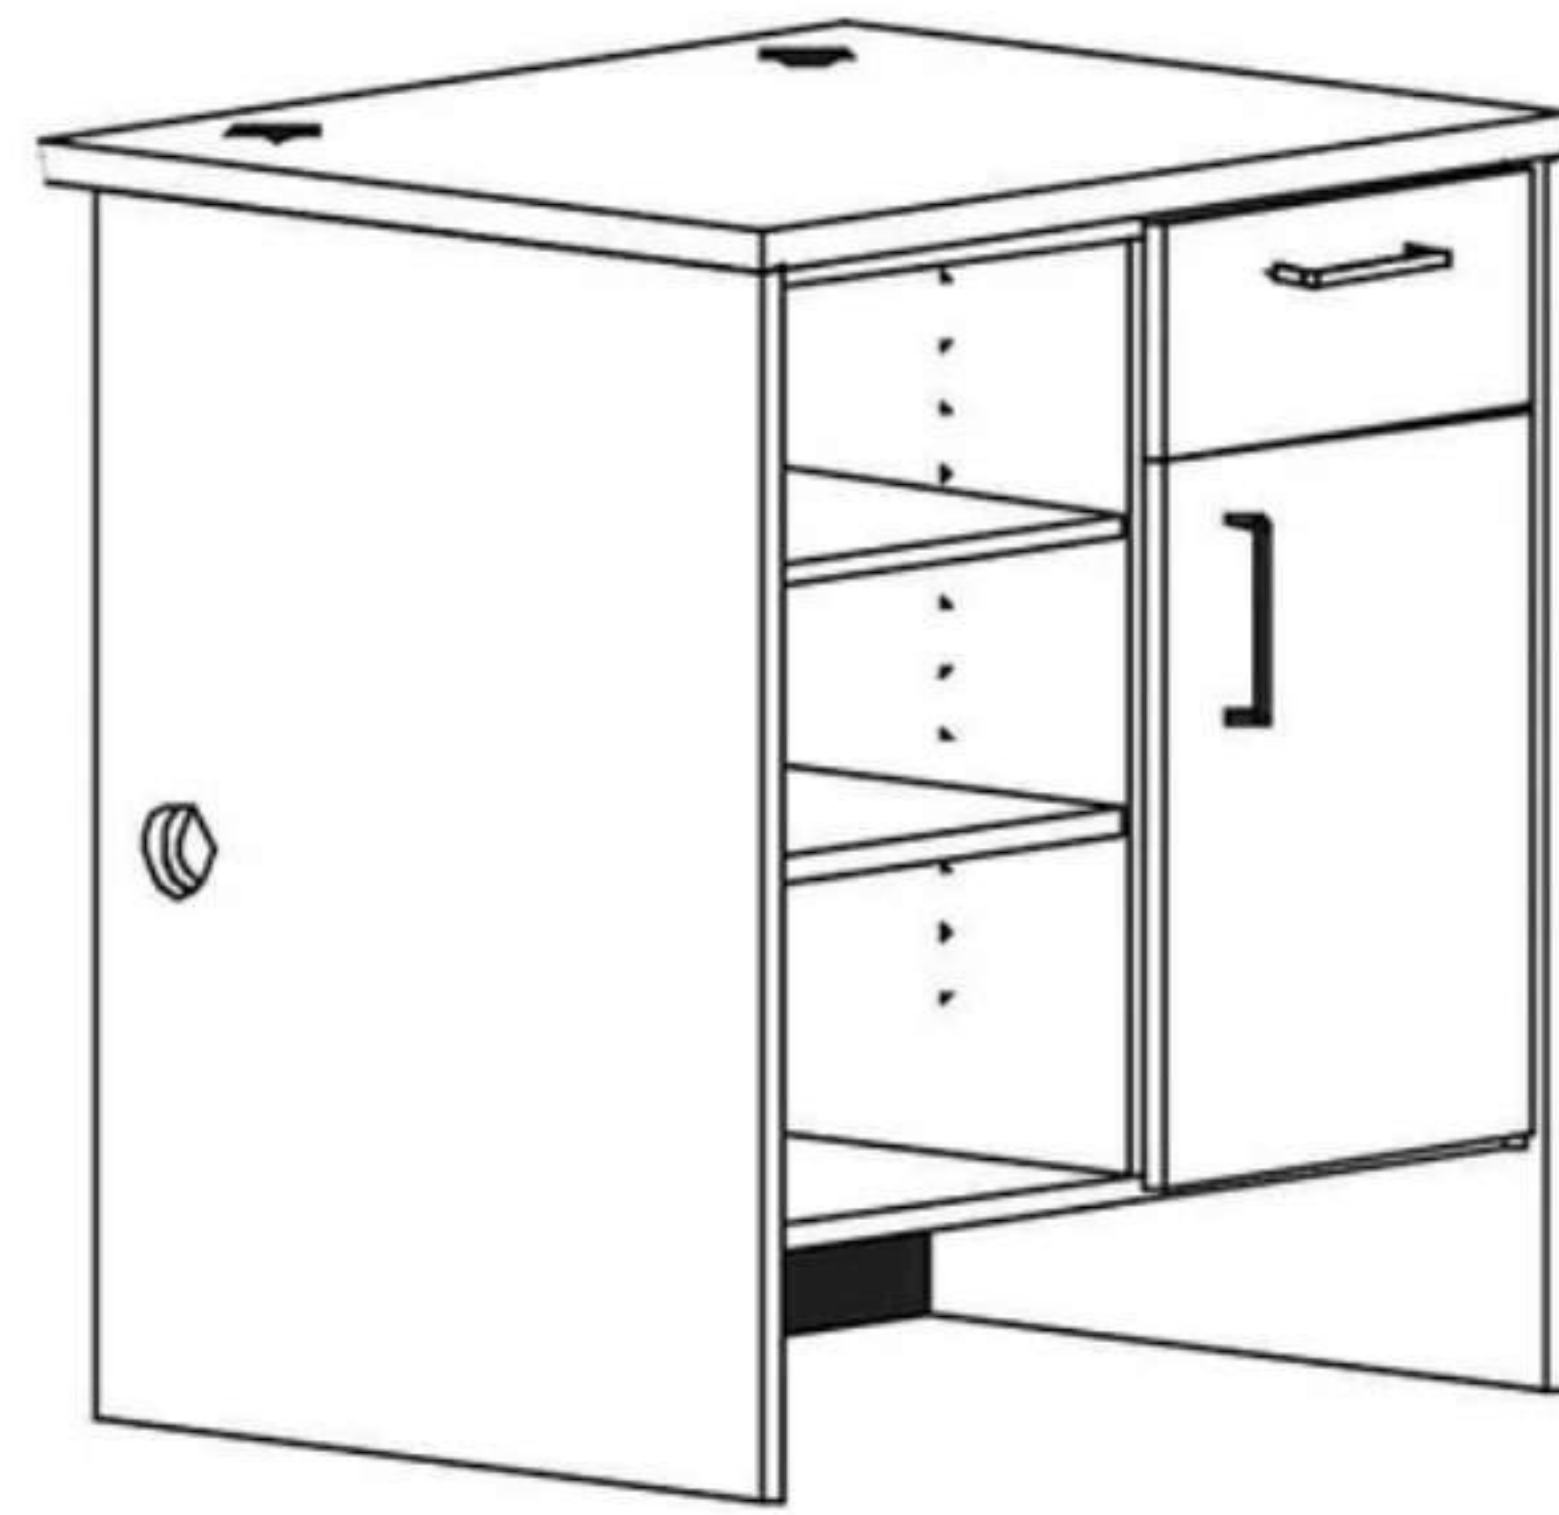

#### CDP-3946 - ADULT HEIGHT

39"H x 36"W x 30"D

**LEFT CUPBOARD OPEN SHELF UNIT**

Cupboard on left side, open shelves on right side. Each adult unit will be supplied with two adjustable shelves in the cupboard, an open shelf space, and drawer above the cupboard. The elementary height will be supplied with one adjustable shelf in the cupboard and open shelf space.

**CDP-3243 - ELEMENTARY HEIGHT**

32"H x 36"W x 30"D

**CDP-3943 - ADULT HEIGHT**

39"H x 36"W x 30"D

**RIGHT CUPBOARD OPEN SHELF UNIT**

Cupboard on right side, open shelves on left side. Each adult unit will be supplied with two adjustable shelves in the cupboard, an open shelf space, and drawer above the cupboard. The elementary height will be supplied with one adjustable shelf in the cupboard and open shelf space.