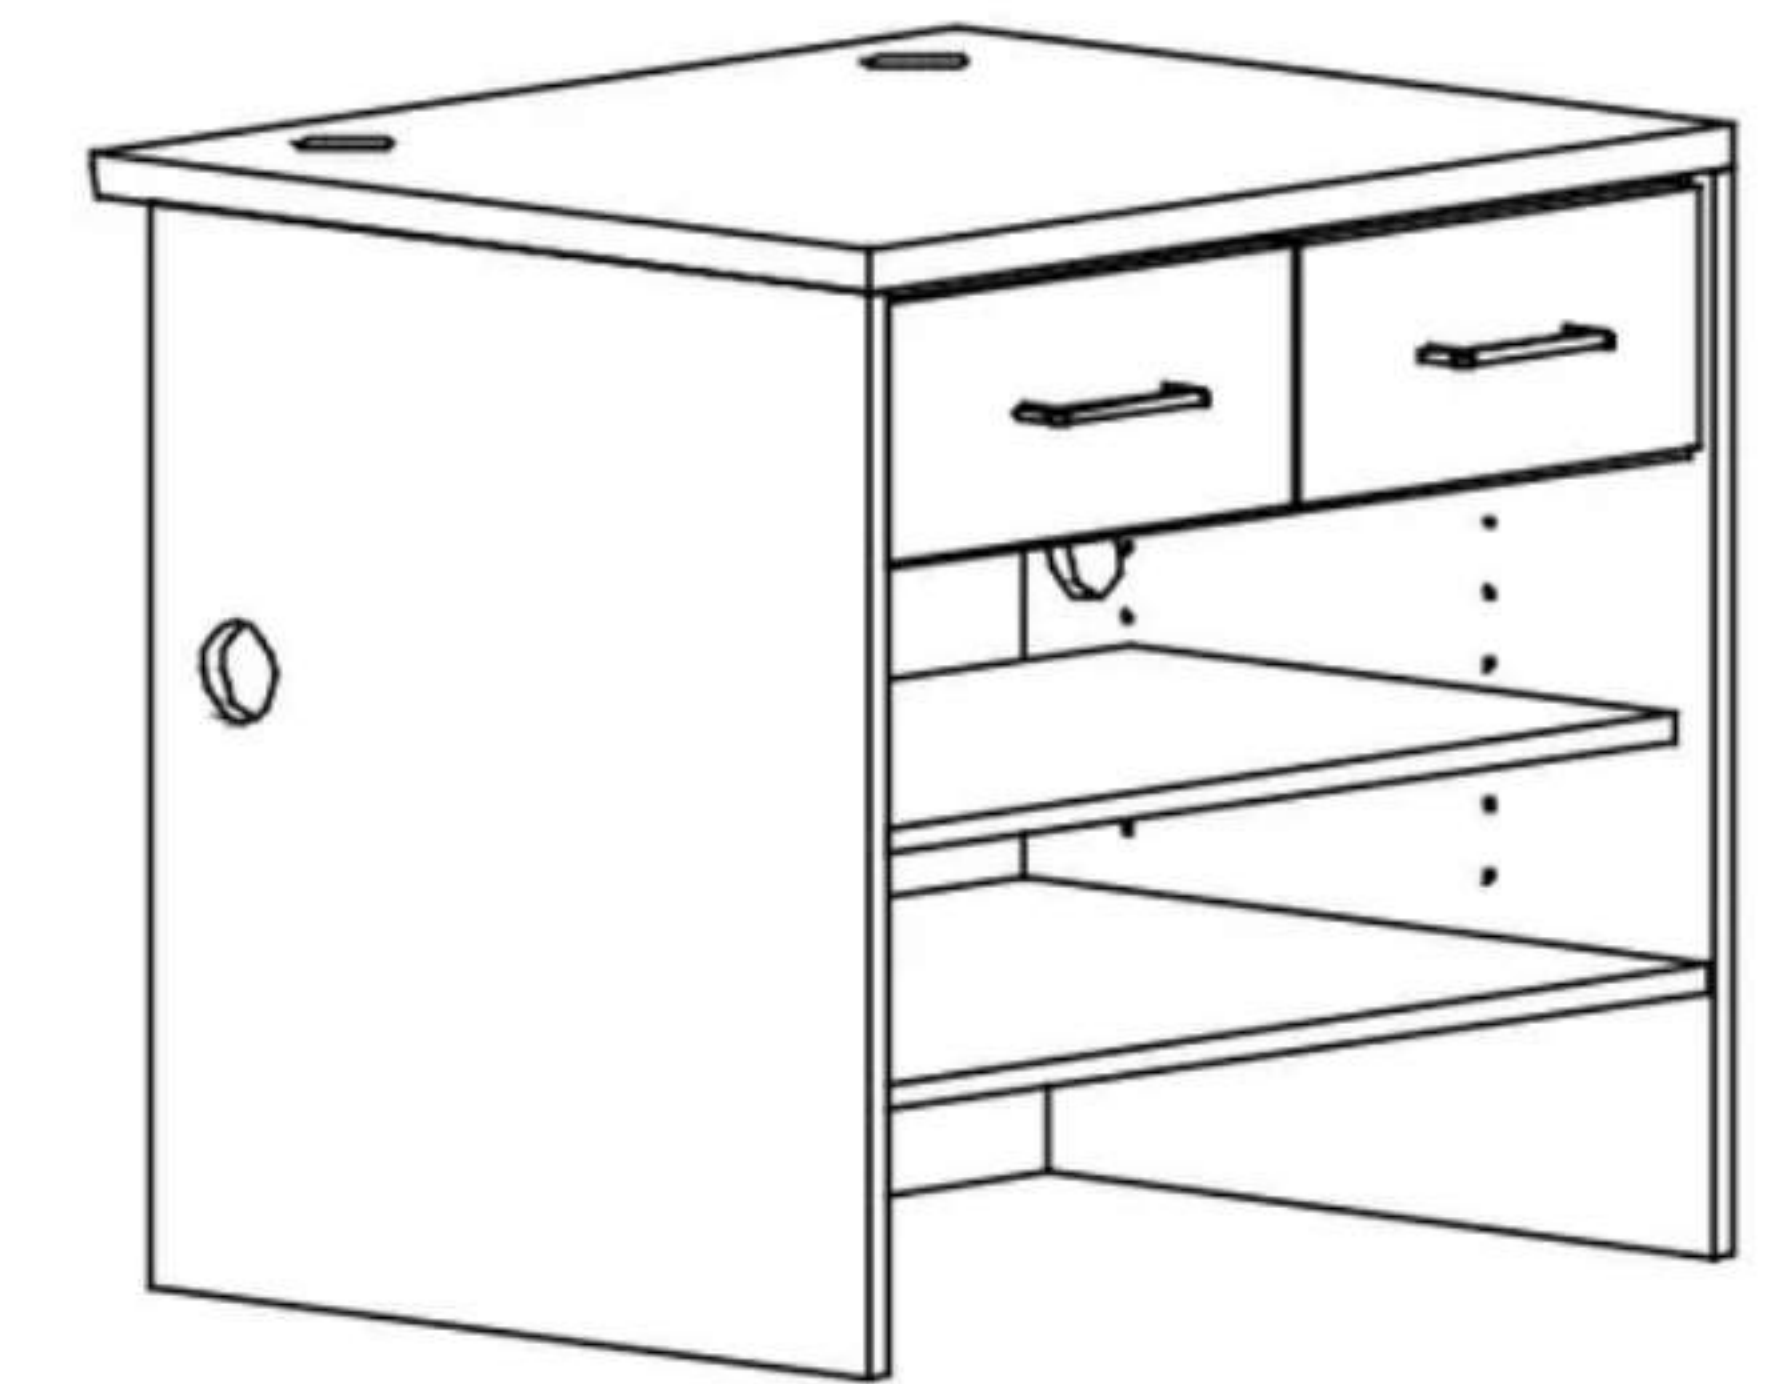

DOUBLE DRAWER OPEN SHELF UNIT

Each unit is supplied with two equal-width drawers over open shelving. Adult height units will be supplied with two full-depth adjustable shelves. Elementary height units will be supplied with one shelf.

CDP-3207 - ELEMENTARY HEIGHT

32"H x 36"W x 30"D

CDP-3907 - ADULT HEIGHT

39"H x 36"W x 30"D