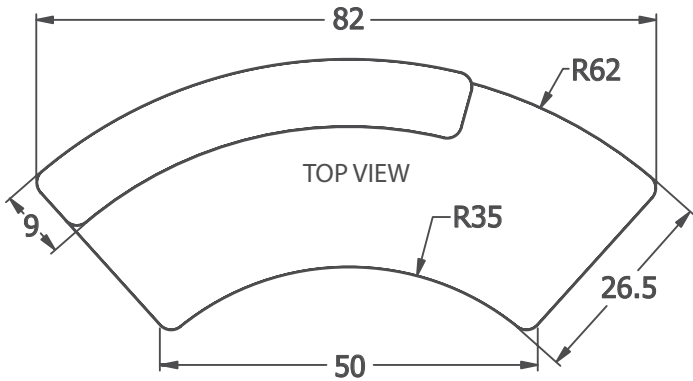

Convenient and flexible workspace.

The Rover Desk

 **Russwood[®]**

Specifications

- 1 Desk work surface cores are 1" thick particle-board with horizontal grade laminate top surface and a balancing backer sheet to finish.
- 2 Edges are 3mm PVC edge band with machine application (Not hand applied). PVC is eased to a 1/8" radius to remove sharp edges.
- 3 16 gauge welded steel frames with durable powder coat finish.
- 4 1/8" thick decorative acrylic panels are available for desk fronts and patron ledges.
- 5 Front panels are constructed of 1" thick veneer core plywood with horizontal grade laminate finish.
- 6 3" diameter swivel and locking contemporary casters.

RO-2982

Product #	Description	Desk Ht	Width	Depth
RO-2982	Rover Desk - Curved - (no patron ledge)	29"	82"	26.5"
RO-3682	Rover Desk - Curved - (no patron ledge)	36"	82"	26.5"
RO-3982	Rover Desk - Curved - (no patron ledge)	39"	82"	26.5"

RO-2982-PAF

Product #	Description	Patron Ht	Desk Ht	Width	Depth
RO-2982-PAF	Rover Desk - Curved w/ acrylic patron ledge & acrylic front panel	36"	29"	82"	26.5"
RO-3682-PAF	Rover Desk - Curved w/ acrylic patron ledge & acrylic front panel	43"	36"	82"	26.5"
RO-3982-PAF	Rover Desk - Curved w/ acrylic patron ledge & acrylic front panel	46"	39"	82"	26.5"

RO-2982-P

Product #	Description	Patron Ht	Desk Ht	Width	Depth
RO-2982-P	Rover Desk - Curved - w/ patron ledge	36"	29"	82"	26.5"
RO-3682-P	Rover Desk - Curved - w/ patron ledge	43"	36"	82"	26.5"
RO-3982-P	Rover Desk - Curved - w/ patron ledge	46"	39"	82"	26.5"