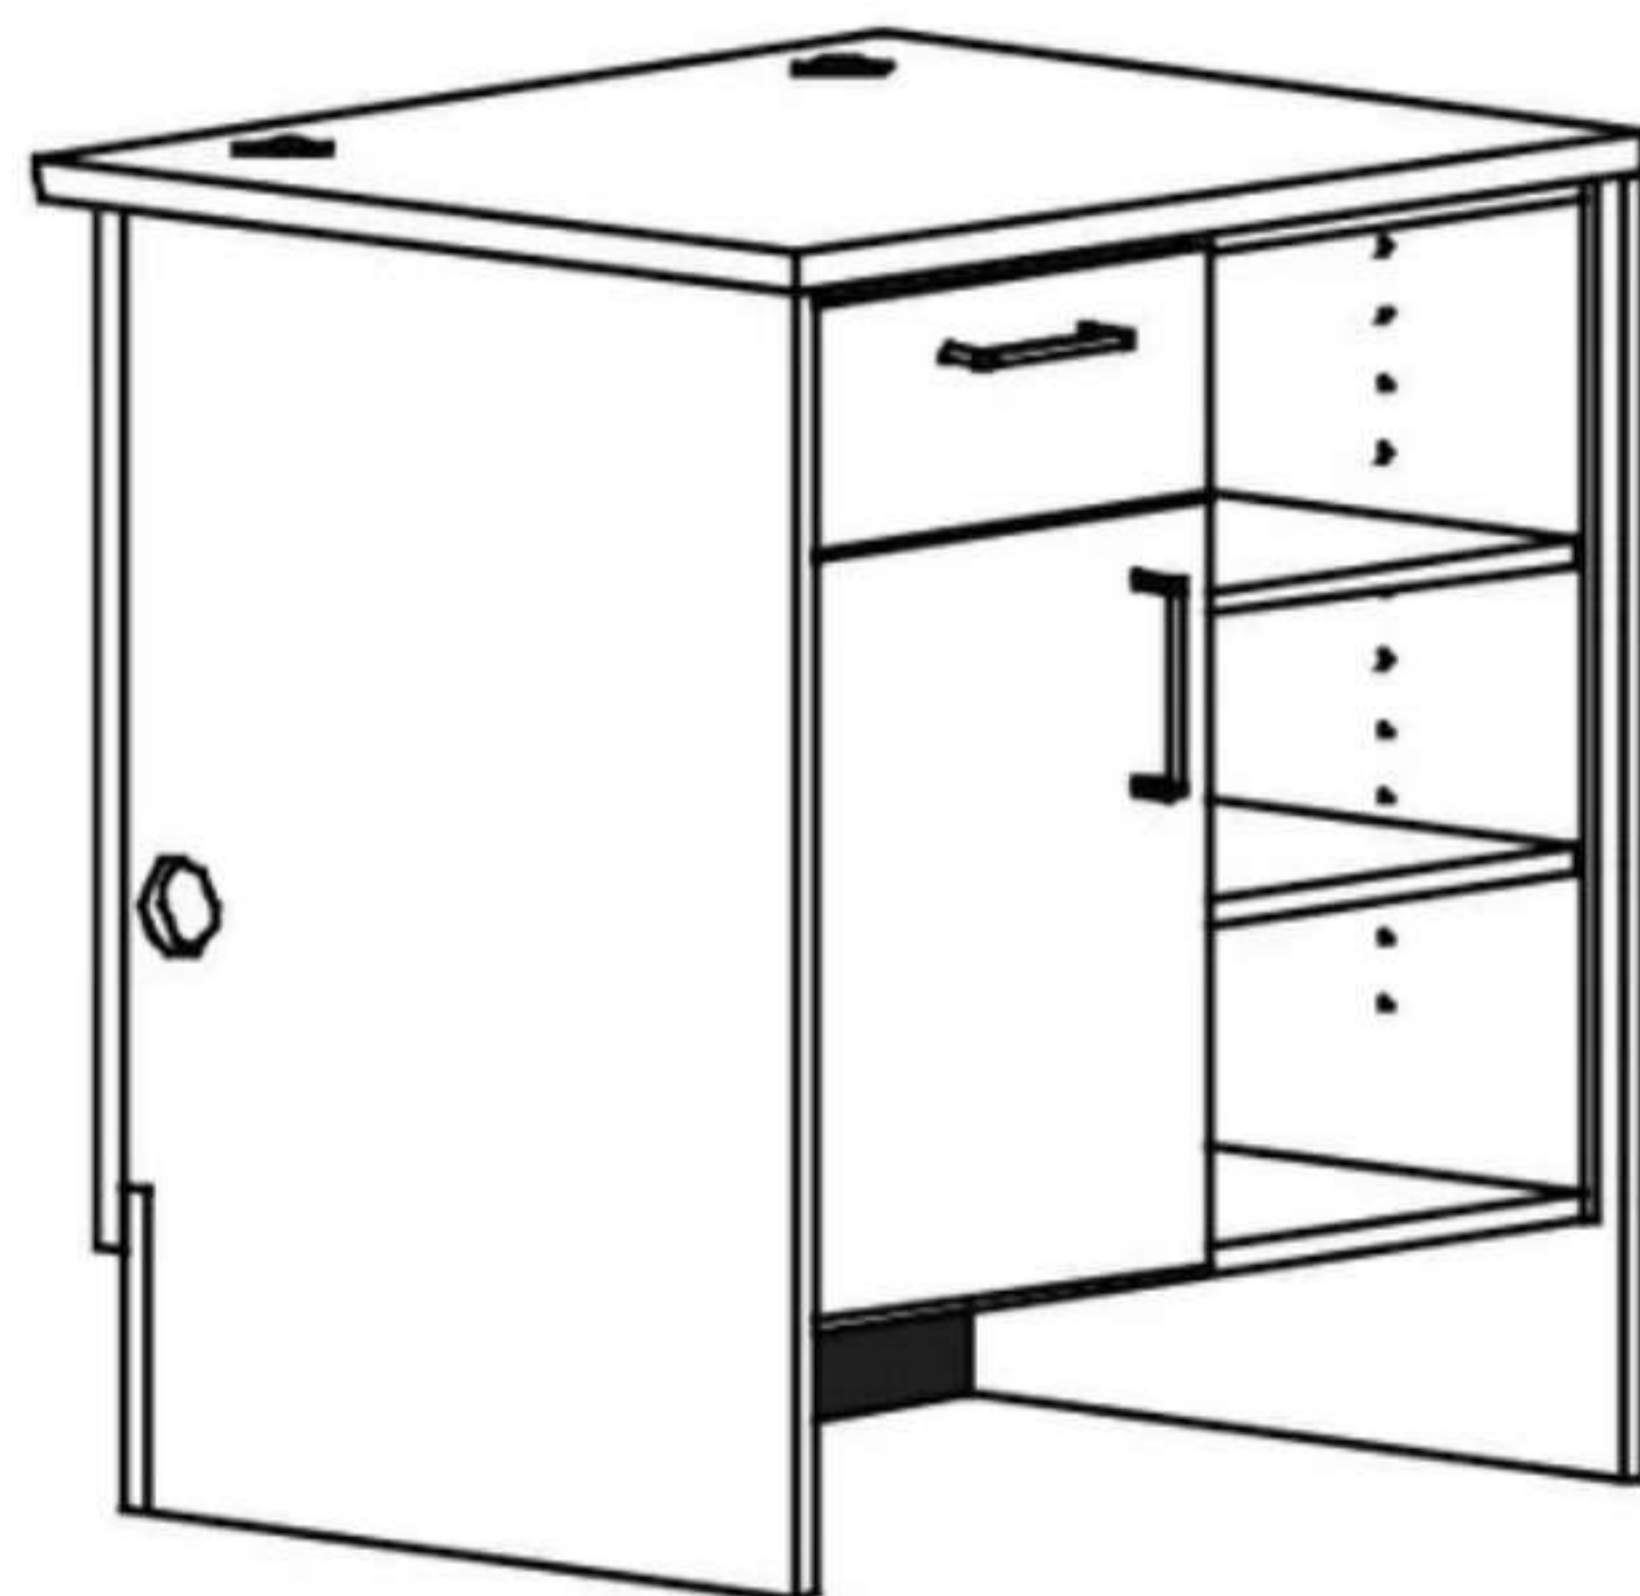

CDR-3245 - ELEMENTARY HEIGHT

32"H x 36"W x 30"D

CDR-3945 - ADULT HEIGHT

39"H x 36"W x 30"D

LEFT FILE DRAWER OPEN SHELF UNIT

Left side file drawers, right side open shelf. Adult height unit will have one box drawer, two file drawers, and two adjustable shelves. Elementary height units will have one box drawer, one file drawer, and one adjustable shelf.

CDR-3244 - ELEMENTARY HEIGHT

32"H x 36"W x 30"D

CDR-3944 - ADULT HEIGHT

39"H x 36"W x 30"D

SINGLE DRAWER OPEN SHELF UNIT

Unit is supplied with a full-width storage drawer over open shelving. Adult units are supplied with two full-depth, adjustable shelves. The elementary height unit is supplied with one full-depth, adjustable shelf.

CDR-3246 - ELEMENTARY HEIGHT

32"H x 36"W x 30"D

CDR-3946 - ADULT HEIGHT

39"H x 36"W x 30"D

LEFT CUPBOARD OPEN SHELF UNIT

Cupboard on left side, open shelves on right side. Each adult unit will be supplied with two adjustable shelves in the cupboard, an open shelf space, and drawer above the cupboard. The elementary height will be supplied with one adjustable shelf in the cupboard and open shelf space.

CDR-3243 - ELEMENTARY HEIGHT

32"H x 36"W x 30"D

CDR-3943 - ADULT HEIGHT

39"H x 36"W x 30"D

RIGHT CUPBOARD OPEN SHELF UNIT

Cupboard on right side, open shelves on left side. Each adult unit will be supplied with two adjustable shelves in the cupboard, an open shelf space, and drawer above the cupboard. The elementary height will be supplied with one adjustable shelf in the cupboard and open shelf space.