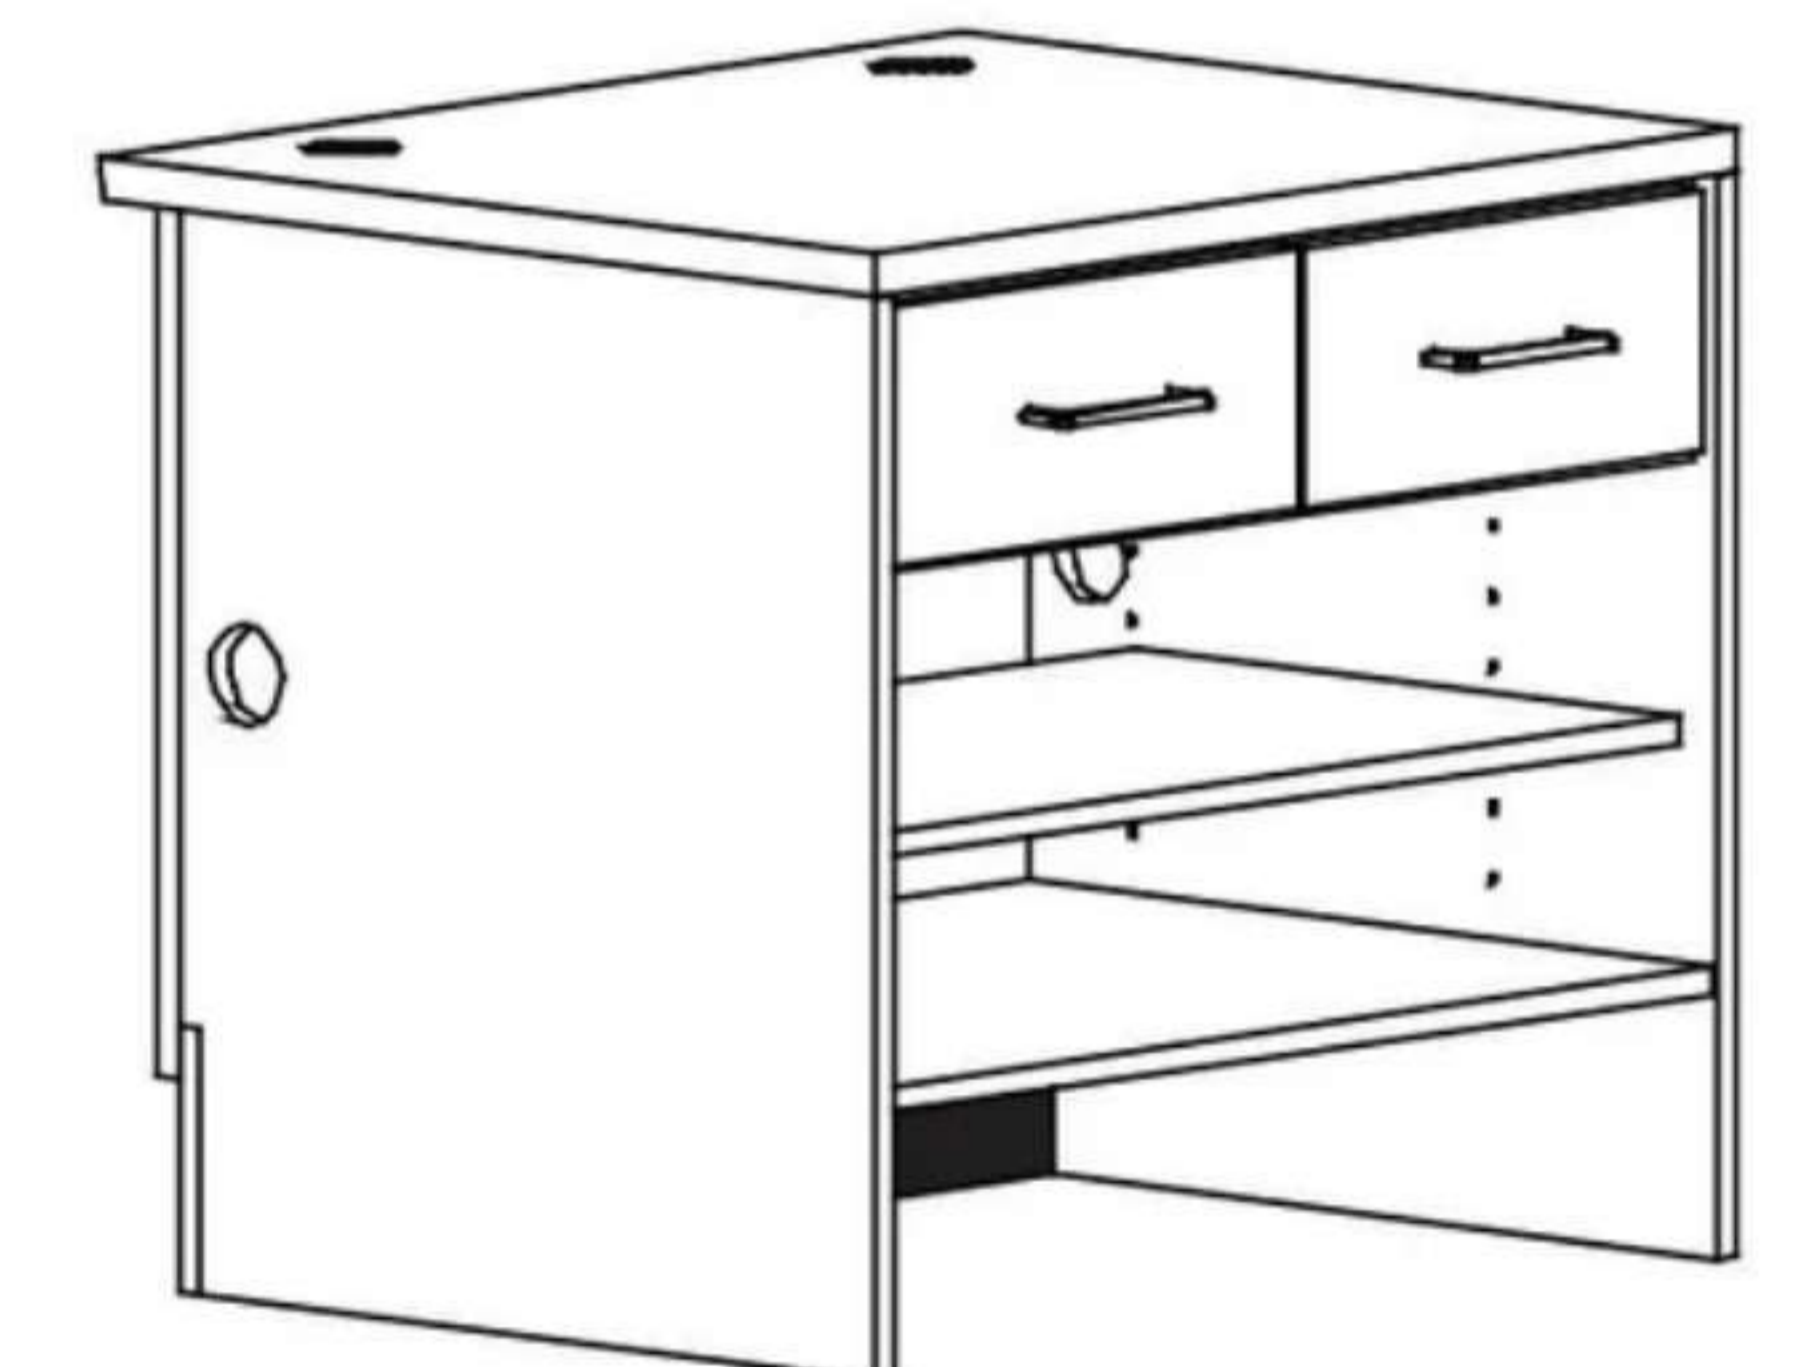

CDR-3243 - ELEMENTARY HEIGHT

32"H x 36"W x 30"D

CDR-3943 - ADULT HEIGHT

39"H x 36"W x 30"D

RIGHT CUPBOARD OPEN SHELF UNIT

Cupboard on right side, open shelves on left side. Each adult unit will be supplied with two adjustable shelves in the cupboard, an open shelf space, and drawer above the cupboard. The elementary height will be supplied with one adjustable shelf in the cupboard and open shelf space.

CDR-3242 - ELEMENTARY HEIGHT

32"H x 36"W x 30"D

CDR-3942 - ADULT HEIGHT

39"H x 36"W x 30"D

DOUBLE DRAWER STACK UNIT

This unit consists of a double stack of drawers. The adult height unit has four file drawers. The elementary height unit has two box drawers and two file drawers.

CDR-3229 - ELEMENTARY HEIGHT

32"H x 36"W x 30"D

CDR-3929 - ADULT HEIGHT

39"H x 36"W x 30"D

DOUBLE DRAWER OPEN SHELF UNIT

Each unit is supplied with two equal-width drawers over open shelving. Adult height units will be supplied with two full-depth adjustable shelves. Elementary height units will be supplied with one shelf.