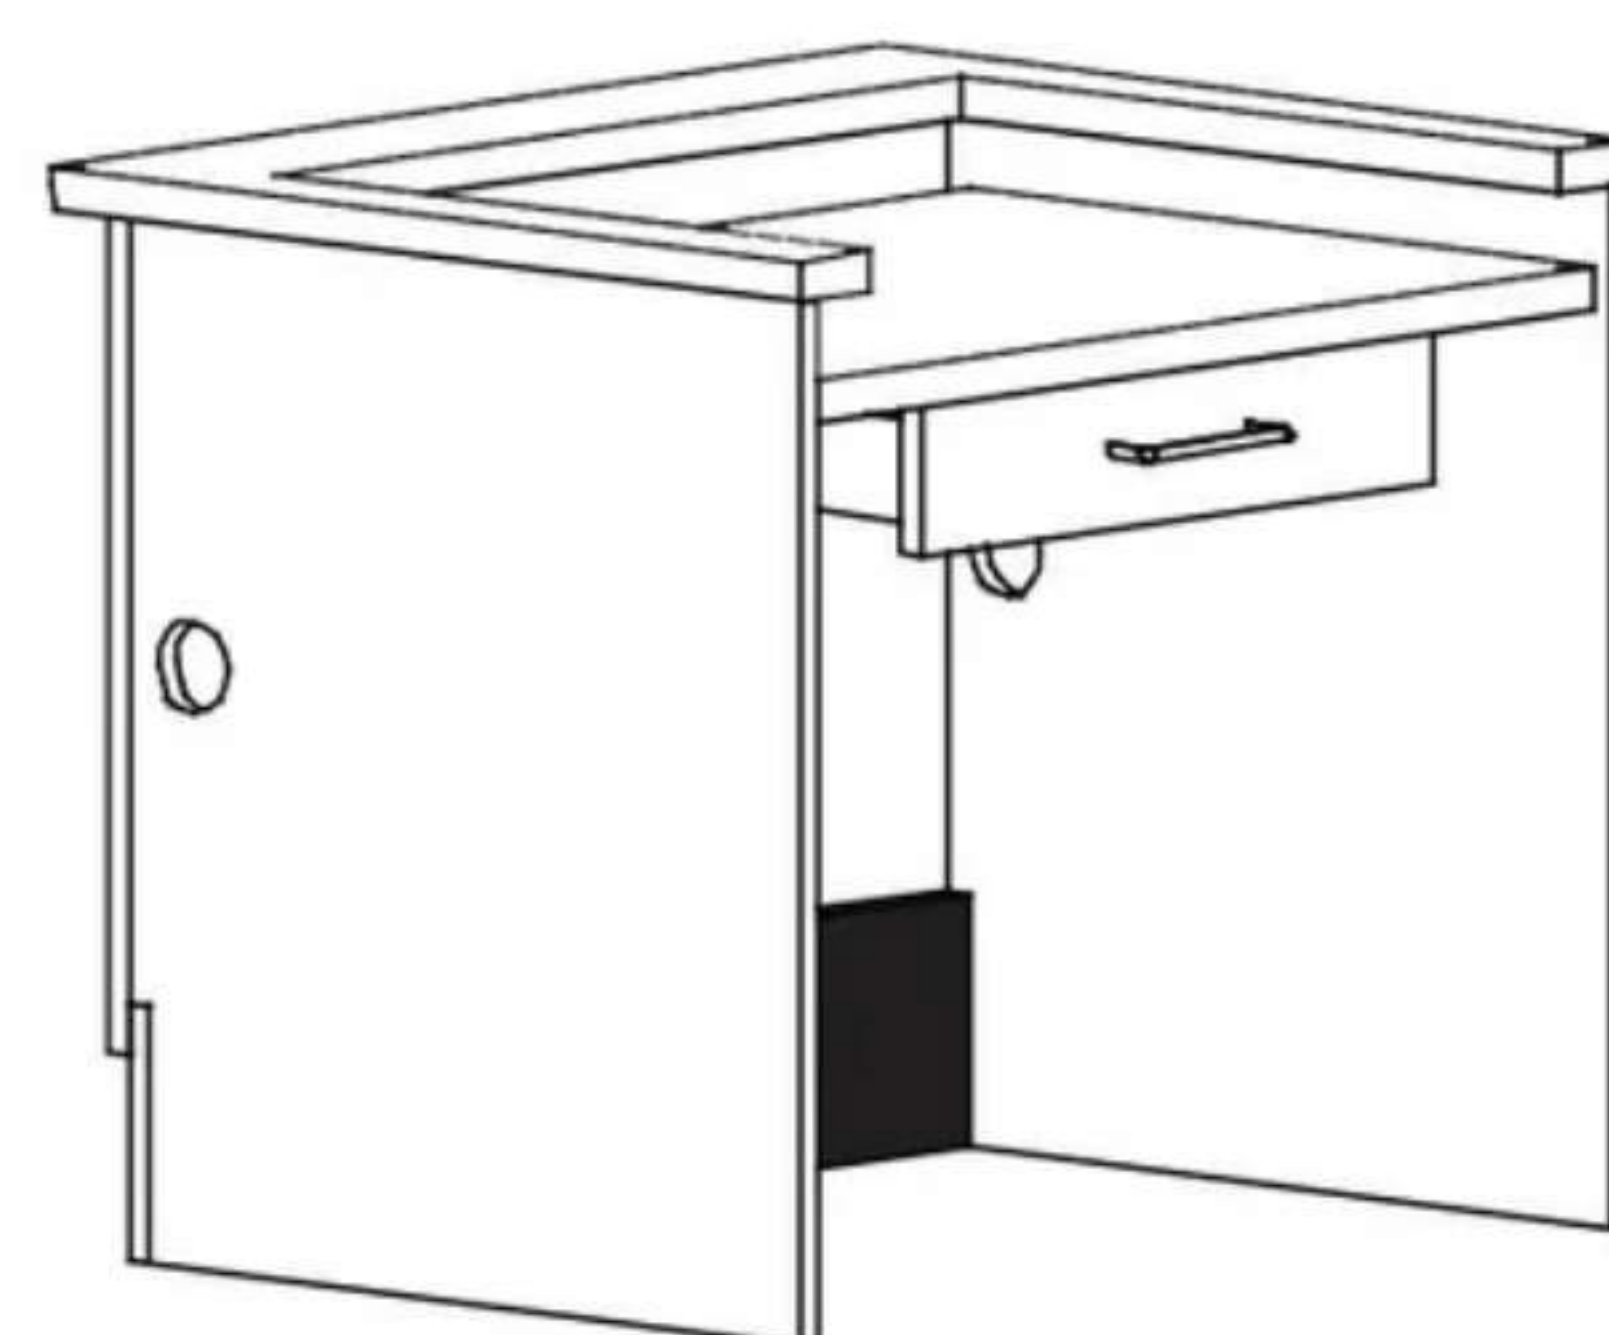

CDR-3225 - ELEMENTARY HEIGHT

32"H x 24.75"W x 30"D

CDR-3925 - ADULT HEIGHT

39"H x 24.75"W x 30"D

FINISHED END PANEL

Each panel will be constructed using banded, matching veneer-core plywood.

NOTE: all fully assembled circulation desks will need two finished end panels unless placement is permanently next to a wall or other structure that hides the unfinished side of the service unit on the end.

CDR-3218 - ELEMENTARY HEIGHT

31.75"H x 1"W x 30.5"D

CDR-3918 - ADULT HEIGHT

38.75"H x 1"W x 30.5"D

PATRON DESK

Recessed work surface, fastened with metal cleats. Grommets are centered along the length. 6" Deep patron ledge. 29"H work surface.

CDR-3202 - ELEMENTARY HEIGHT

32"H x 36"W x 30"D

CDR-3902 - ADULT HEIGHT

39"H x 36"W x 30"D

PATRON DESK UNIT W/ PENCIL DRAWER

Unit will have a recessed work surface fastened with metal cleats. The patron ledge is 6"D. The pencil drawer is centered under the work surface.