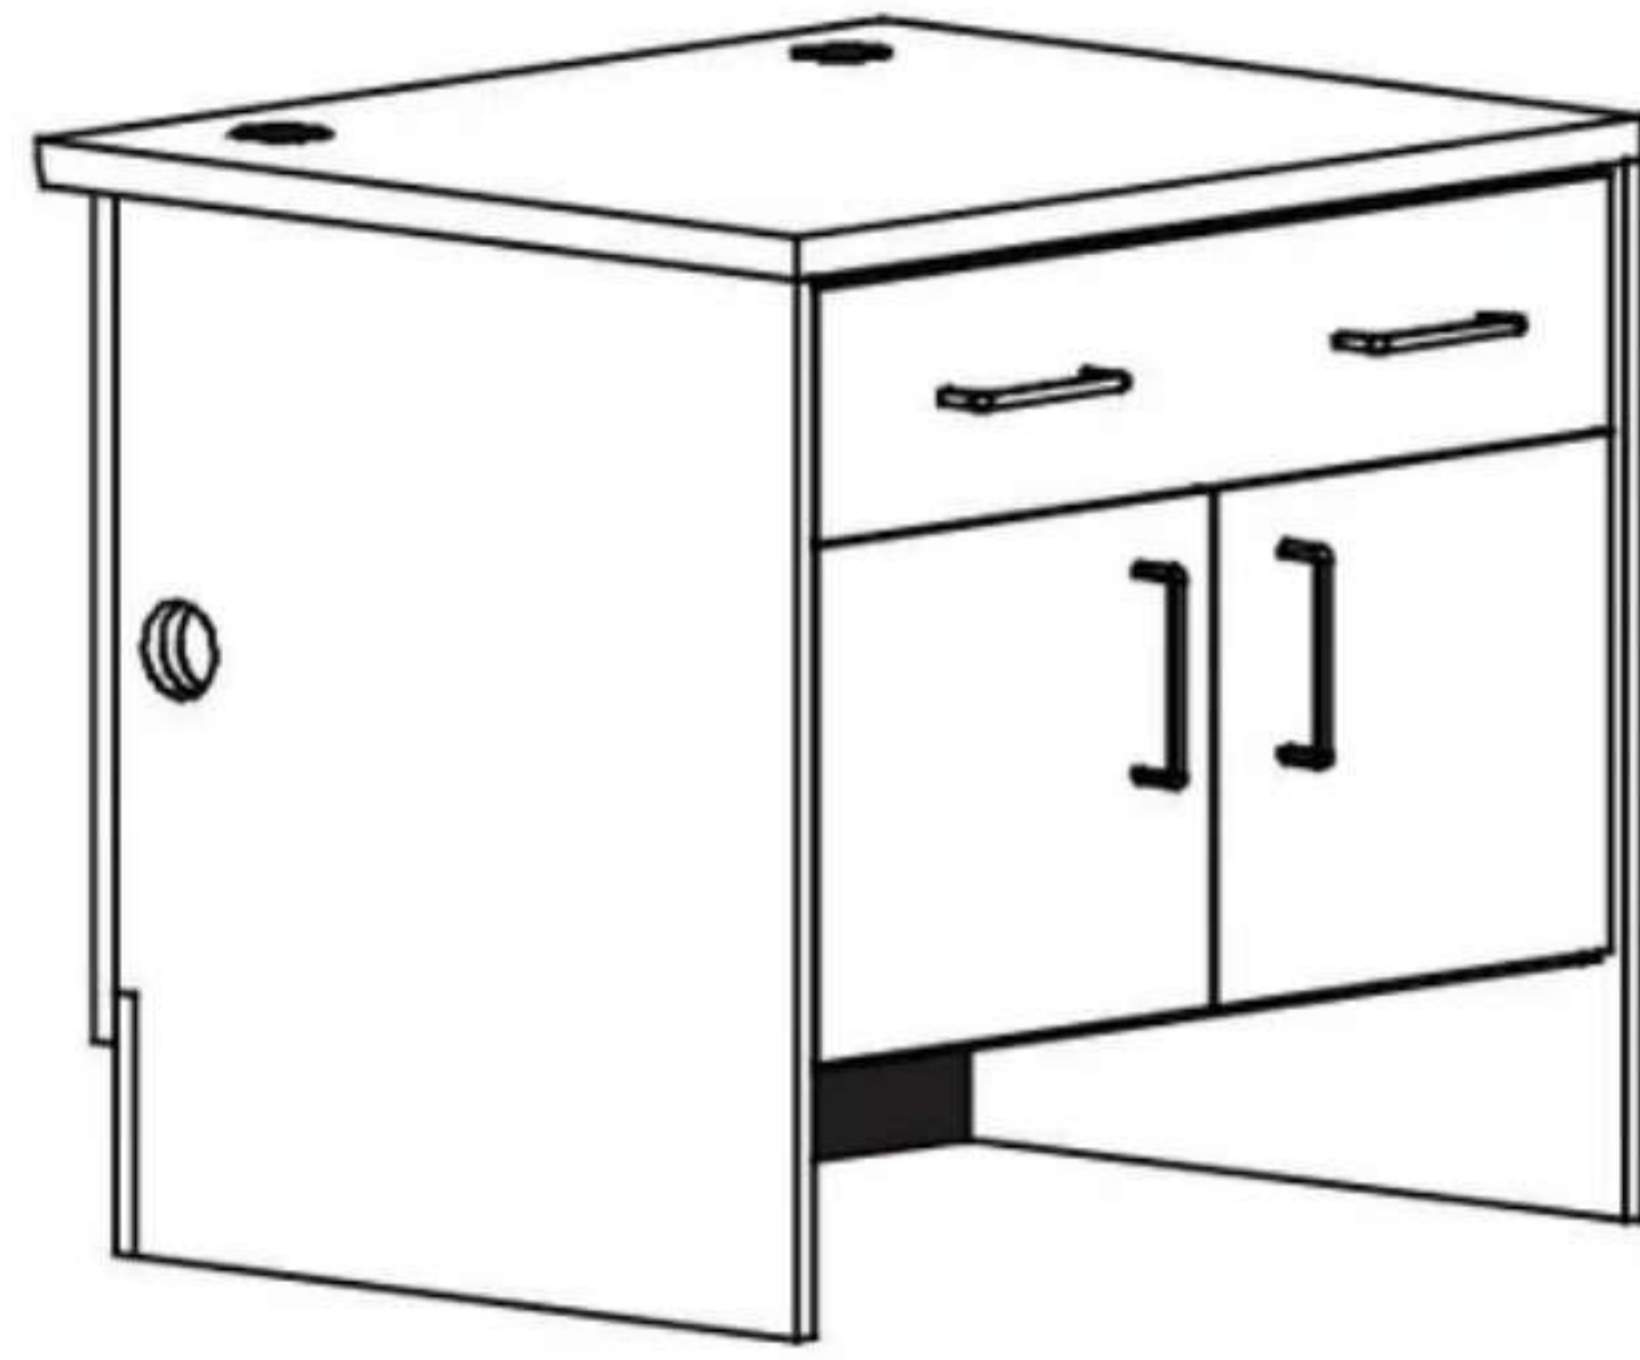

CDR-3210 - ELEMENTARY HEIGHT

32"H x 36"W x 30"D

CDR-3910 - ADULT HEIGHT

39"H x 36"W x 30"D

BOOK RETURN UNIT

The front panel will have a 3"H x 12"W book-return slot, fully edgebanded, with an internal wood chute so as to allow gentle deposit of books into book truck.

CDR-3221 - ELEMENTARY & ADULT HEIGHT

32"H x 72"W x 36"D

*ADA max 32"H

SINGLE DRAWER KNEE SPACE UNIT

Each unit comes standard with one full-width drawer.

CDR-3236 - ELEMENTARY HEIGHT

32"H x 36"W x 30"D

CDR-3936 - ADULT HEIGHT

39"H x 36"W x 30"D

SINGLE DRAWER STACK UNIT

The adult height units will receive four drawers and the elementary units will receive three drawers.

CDR-3222 - ELEMENTARY HEIGHT

32"H x 36"W x 30"D

CDR-3922 - ADULT HEIGHT

39"H x 36"W x 30"D

SINGLE DRAWER CUPBOARD UNIT

Storage drawer over cupboard storage space. The adult height unit is supplied with two adjustable shelves. The elementary height unit is supplied with one adjustable shelf.