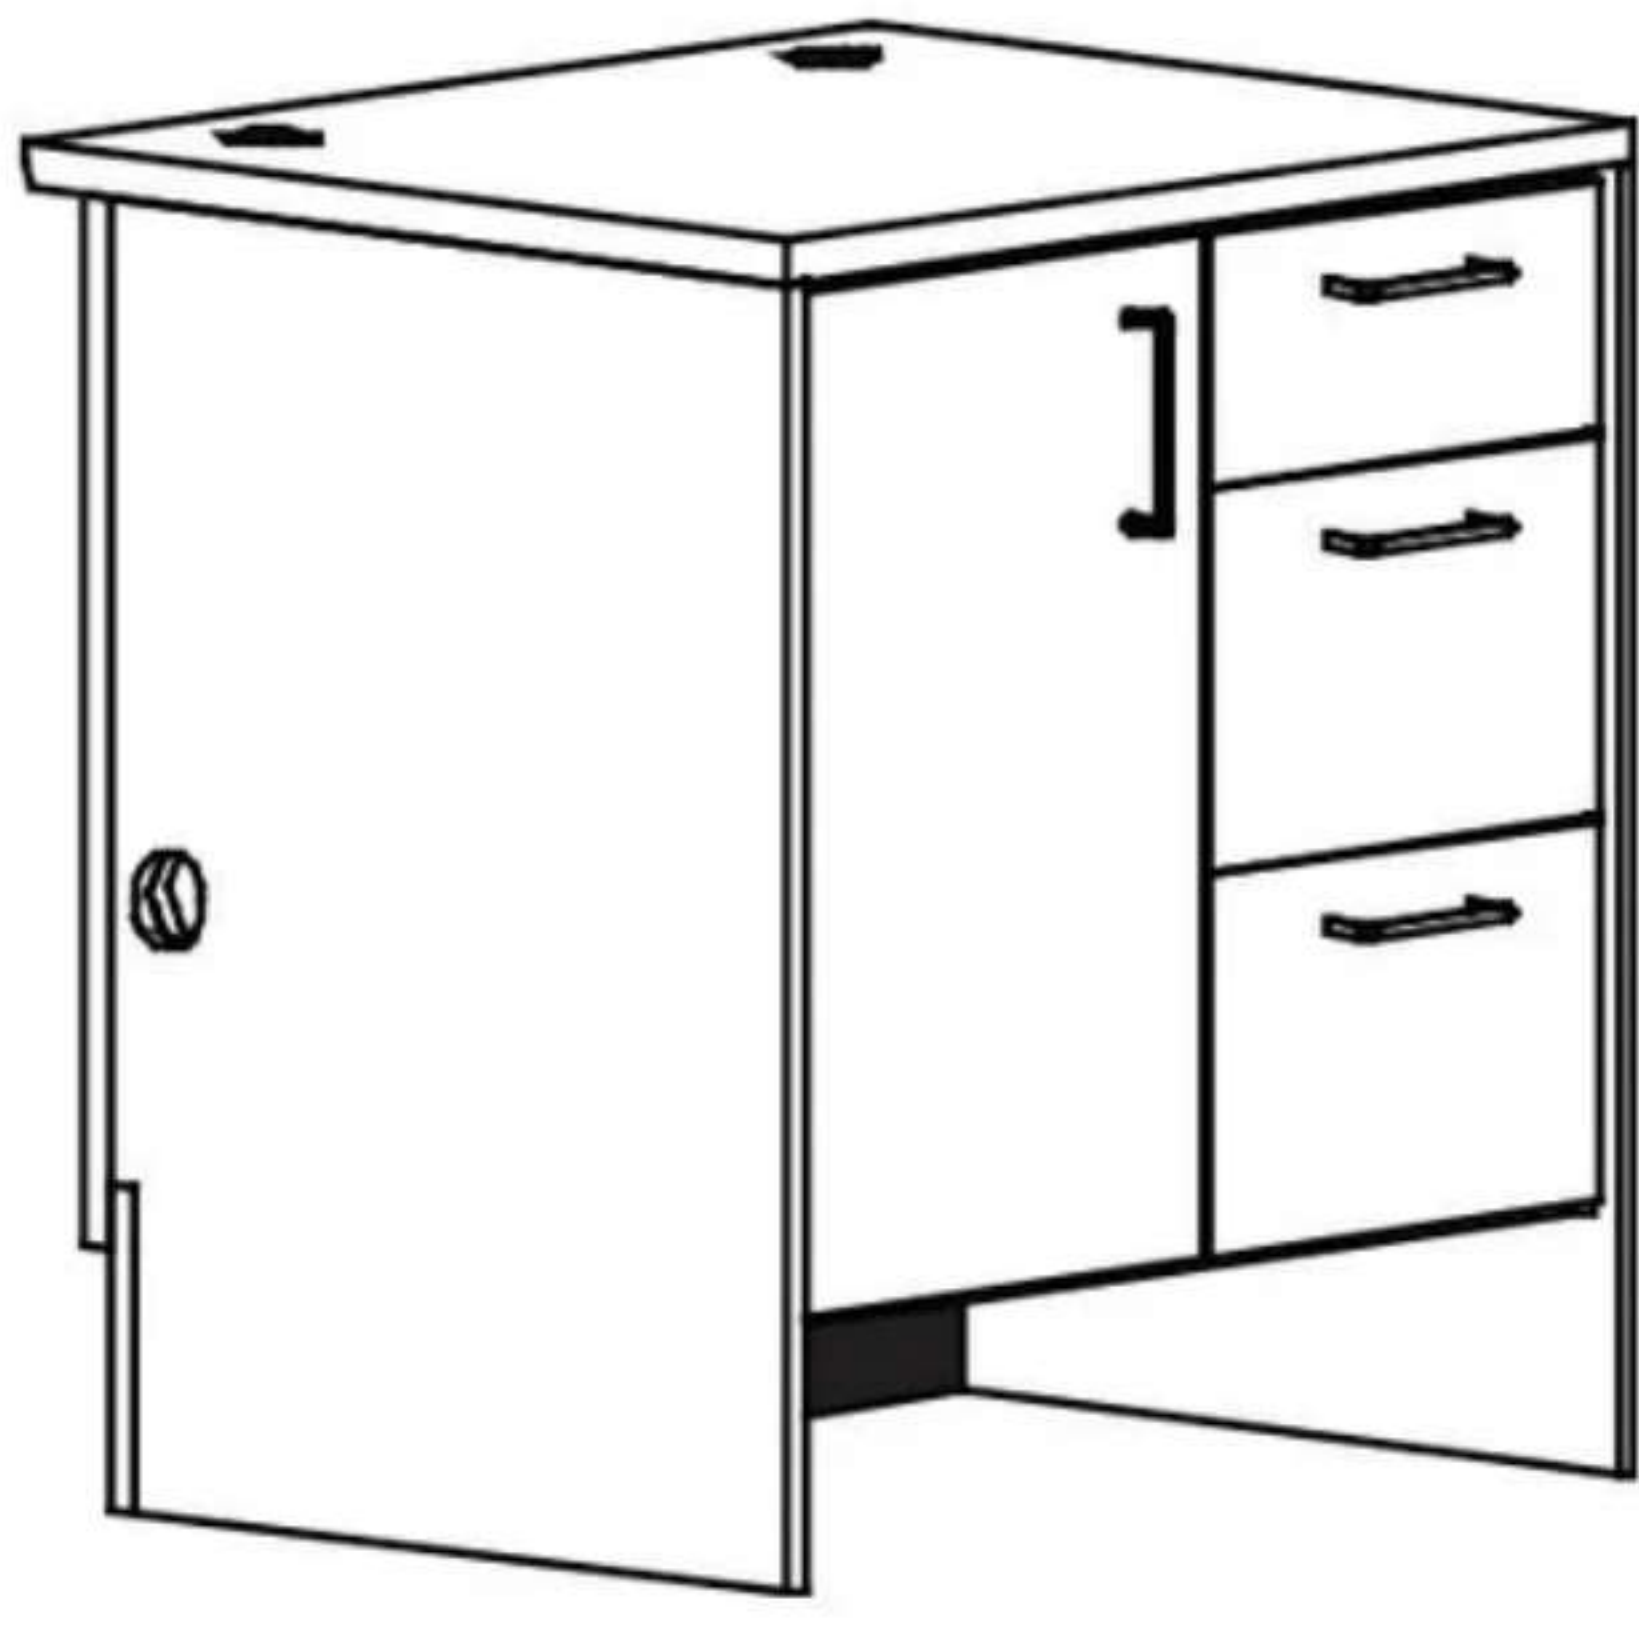

LEFT CUPBOARD FILE DRAWER UNIT

Cupboard on left side, drawers on right side. Each adult height unit will have two file drawers, one box drawer and two adjustable shelves in the cupboard. The elementary height will have one box drawer, one file drawer, and one adjustable shelf in the cupboard.

CDR-3240 - ELEMENTARY HEIGHT

32"H x 36"W x 30"D

CDR-3940 - ADULT HEIGHT

39"H x 36"W x 30"D