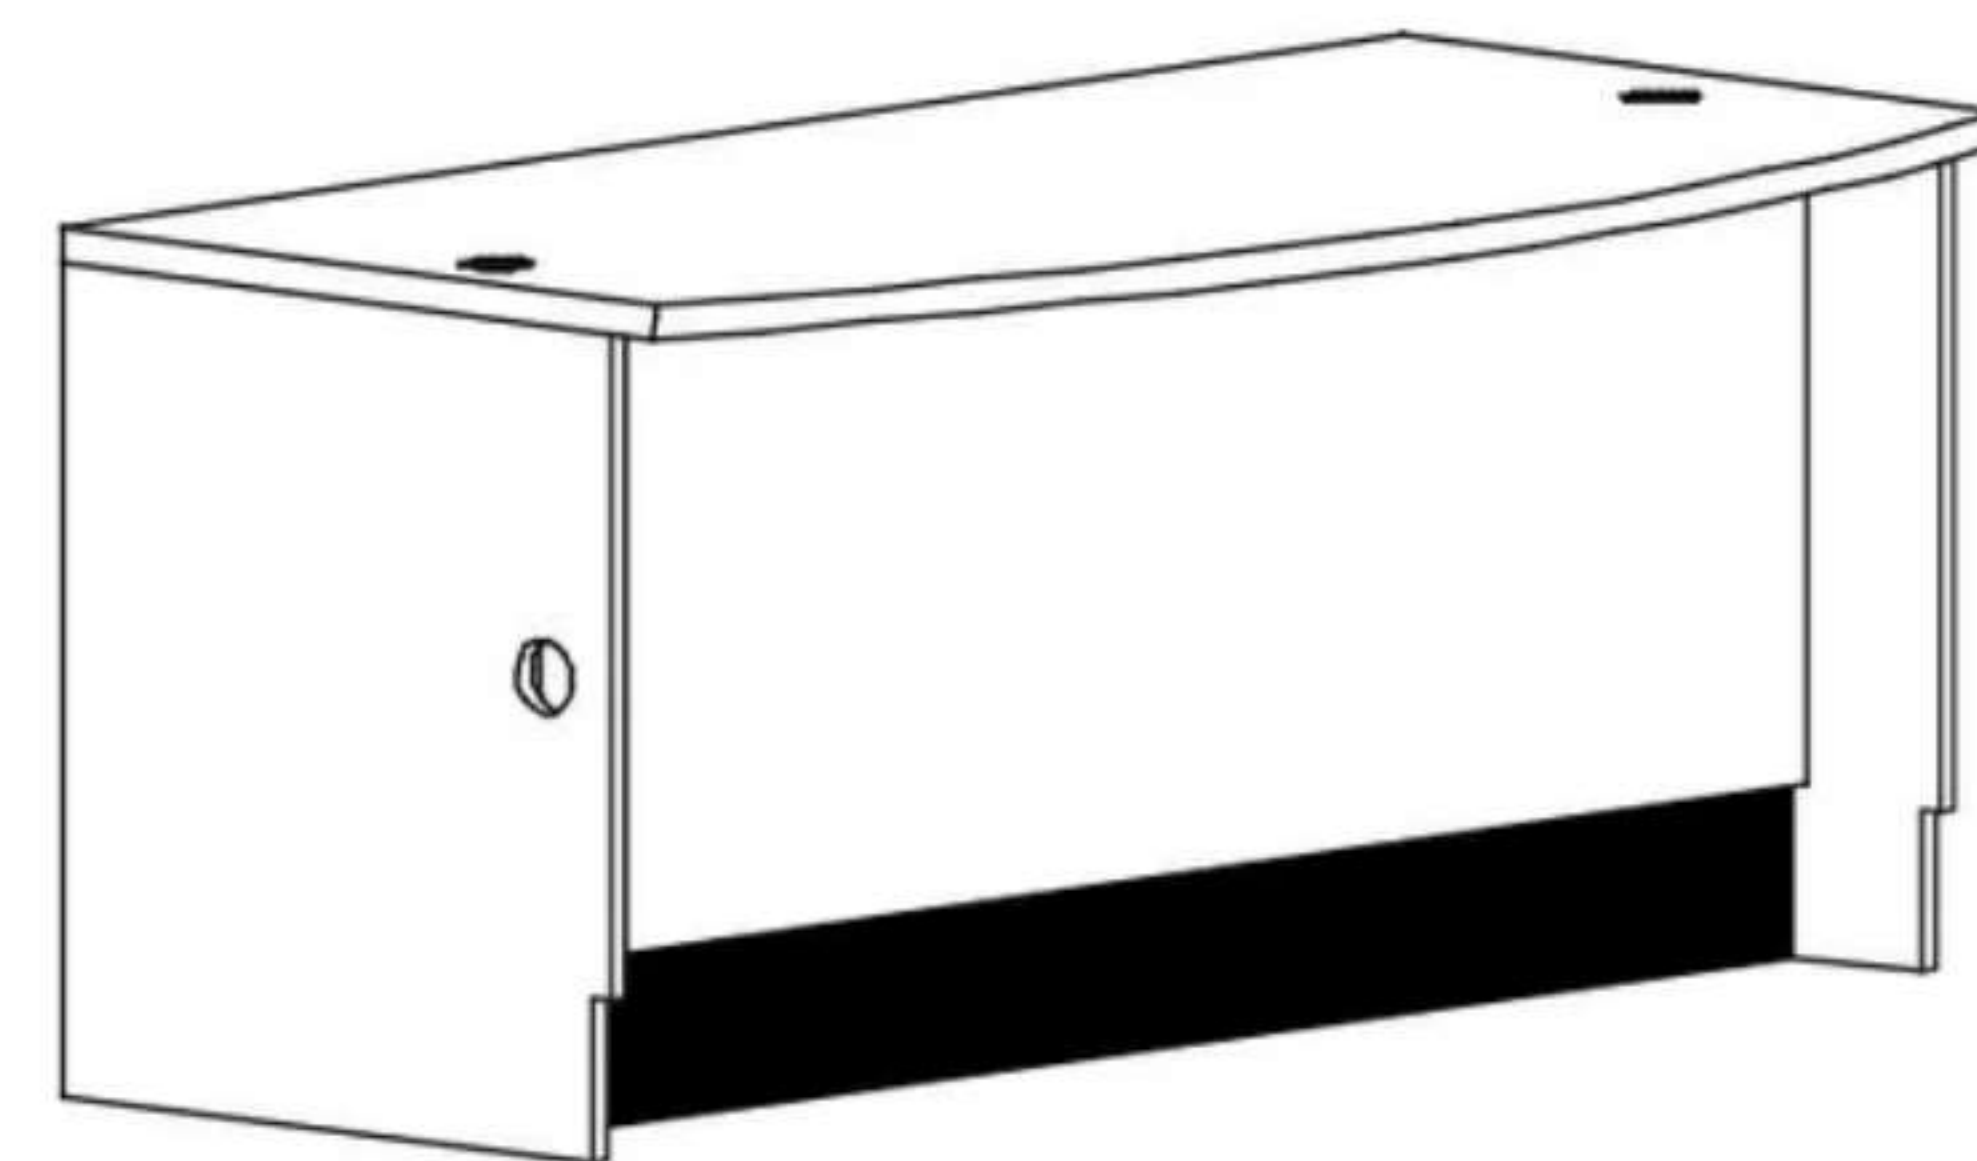

CDR-3210 - ELEMENTARY HEIGHT

32"H x 36"W x 30"D

CDR-3910 - ADULT HEIGHT

39"H x 36"W x 30"D

BOOK RETURN UNIT

The front panel will have a 3"H x 12"W book-return slot, fully edgebanded, with an internal wood chute so as to allow gentle deposit of books into book truck.

CDR-3909 - ADULT HEIGHT

39"H x 36"W x 30"D

DESK WITH PENCIL DRAWER

The pencil drawer is centered under the work surface with knee space beneath.

CDR-3247 - ELEMENTARY HEIGHT

32"H x 36"W x 30"D

CDR-3947 - ADULT HEIGHT

39"H x 36"W x 30"D

ADA TRANSACTION UNIT

The unit will have a modesty panel mounted along the midline. The work surface is 32"H.

ADA NOTE: When an ADA unit is used on one end of an adult height circulation desk, an elementary finished end panel should be ordered for that end. When an ADA unit is placed between other adult units, the work surface is captured rather than continuous.

CDR-3220 - ELEMENTARY & ADULT HEIGHT

32"H x 36"W x 36"D

*ADA max 32"H

DOUBLE WIDTH ADA TRANSACTION UNIT

Unit will have a modesty panel mounted along unit midline. The work surface is 32"H.

ADA NOTE: When an ADA unit is used on one end of an adult height circulation desk, an elementary finished end panel should be ordered for that end. When an ADA unit is placed between other adult units, the work surface is captured rather than continuous.