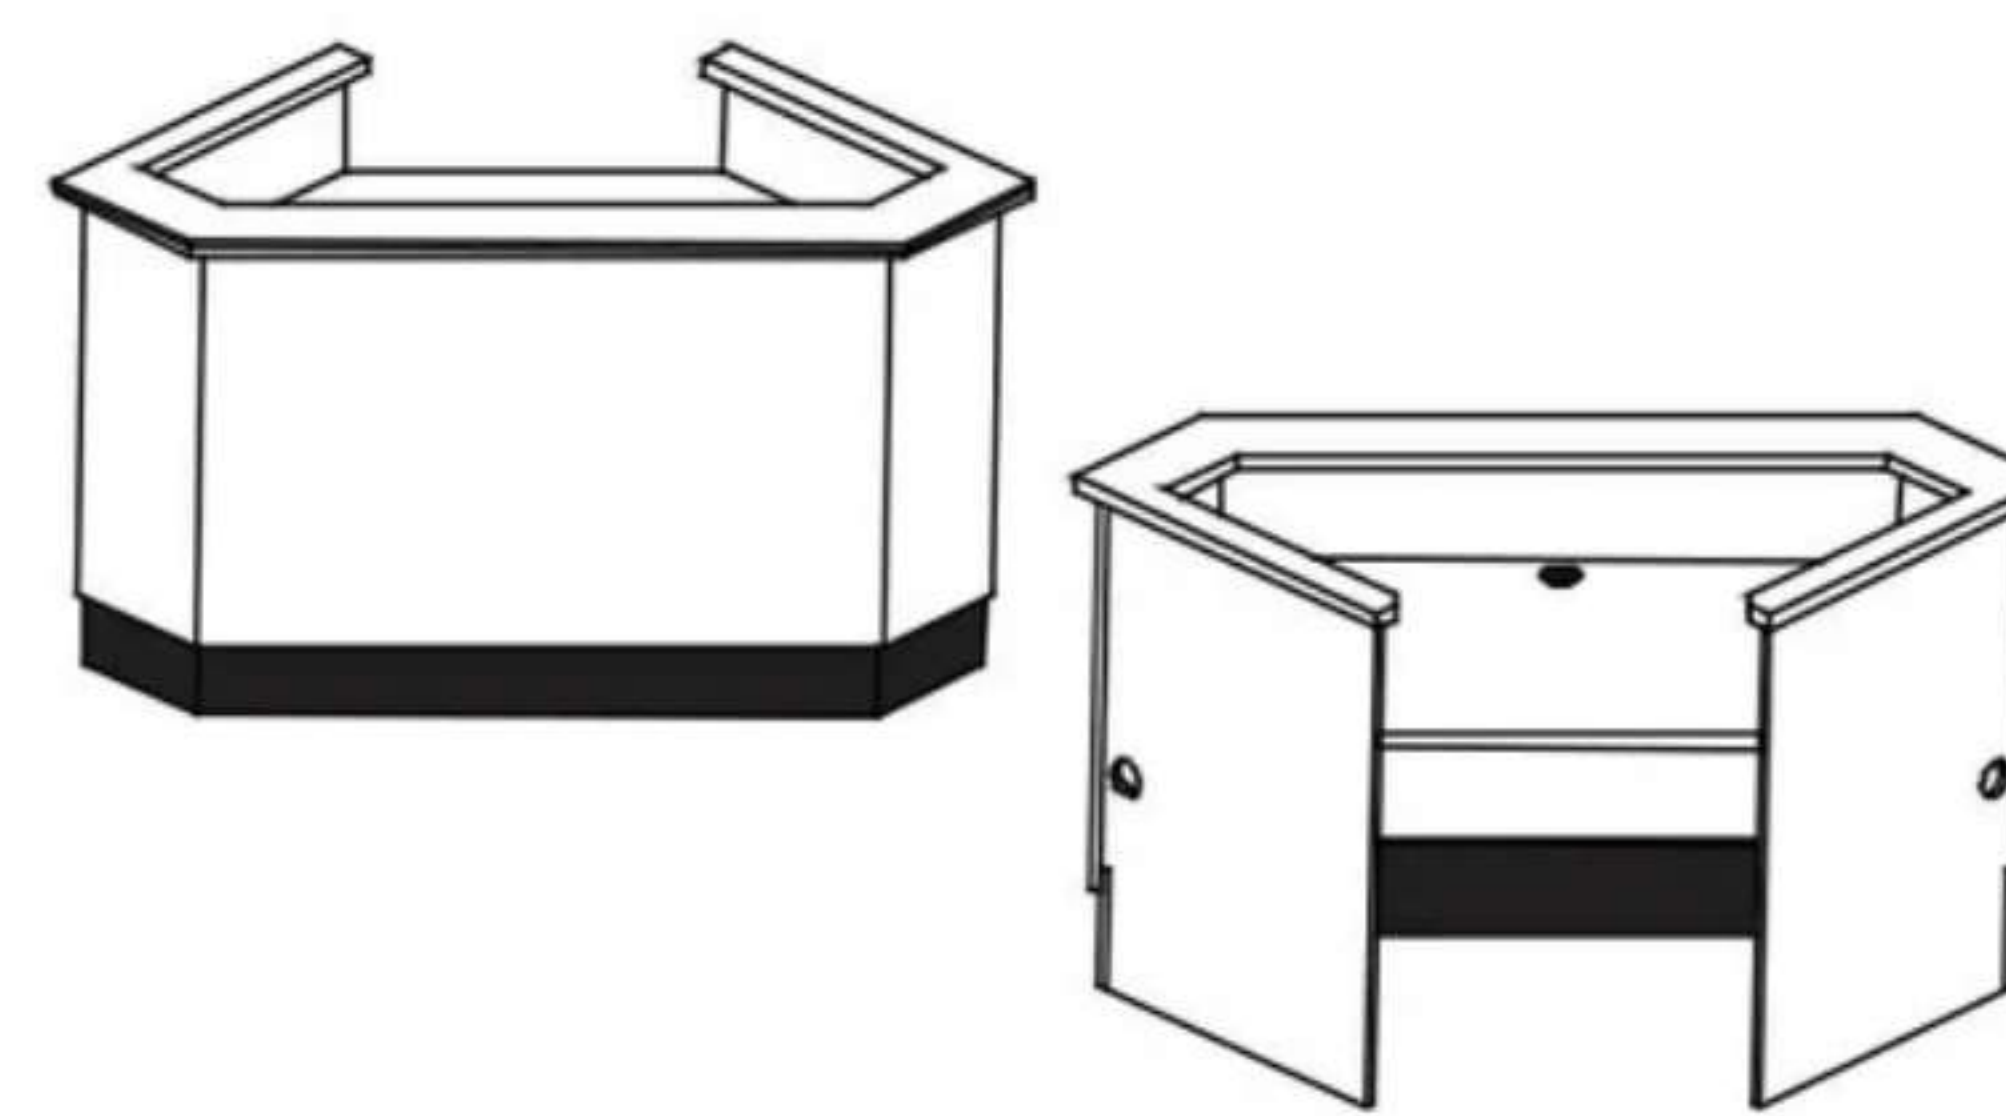

CDR-3227 - ELEMENTARY HEIGHT

32"H x 24.75"W x 30"D

CDR-3927 - ADULT HEIGHT

39"H x 24.75"W x 30"D

90 DEGREE FLAT-FRONT OPEN SHELF CORNER UNIT

Each unit will be triangular with a flat open-front design and will be used to form a 90-degree transition in any desk arrangement. Adult units will have two adjustable shelves. Elementary units will have one adjustable shelf. Open shelf corner units do not provide wire access.

CDR-3223 - ELEMENTARY HEIGHT

32"H x 33"W x 33"D

CDR-3923 - ADULT HEIGHT

39"H x 33"W x 33"D

90 DEGREE FLAT-FRONT CLOSED CORNER UNIT

Triangular with an flat, closed-face design. Will be used to form a 90-degree transition in any desk arrangement. Supplied with internal wire management.

CDR-3252 - ELEMENTARY HEIGHT

32"H x 33"W x 33"D

CDR-3952 - ADULT HEIGHT

39"H x 33"W x 33"D

CORNER PATRON DESK UNIT

Creates a 90-degree transition in any desk arrangement, while providing a corner work space with a recessed work surface and patron ledge. Patron ledge is 6"D.