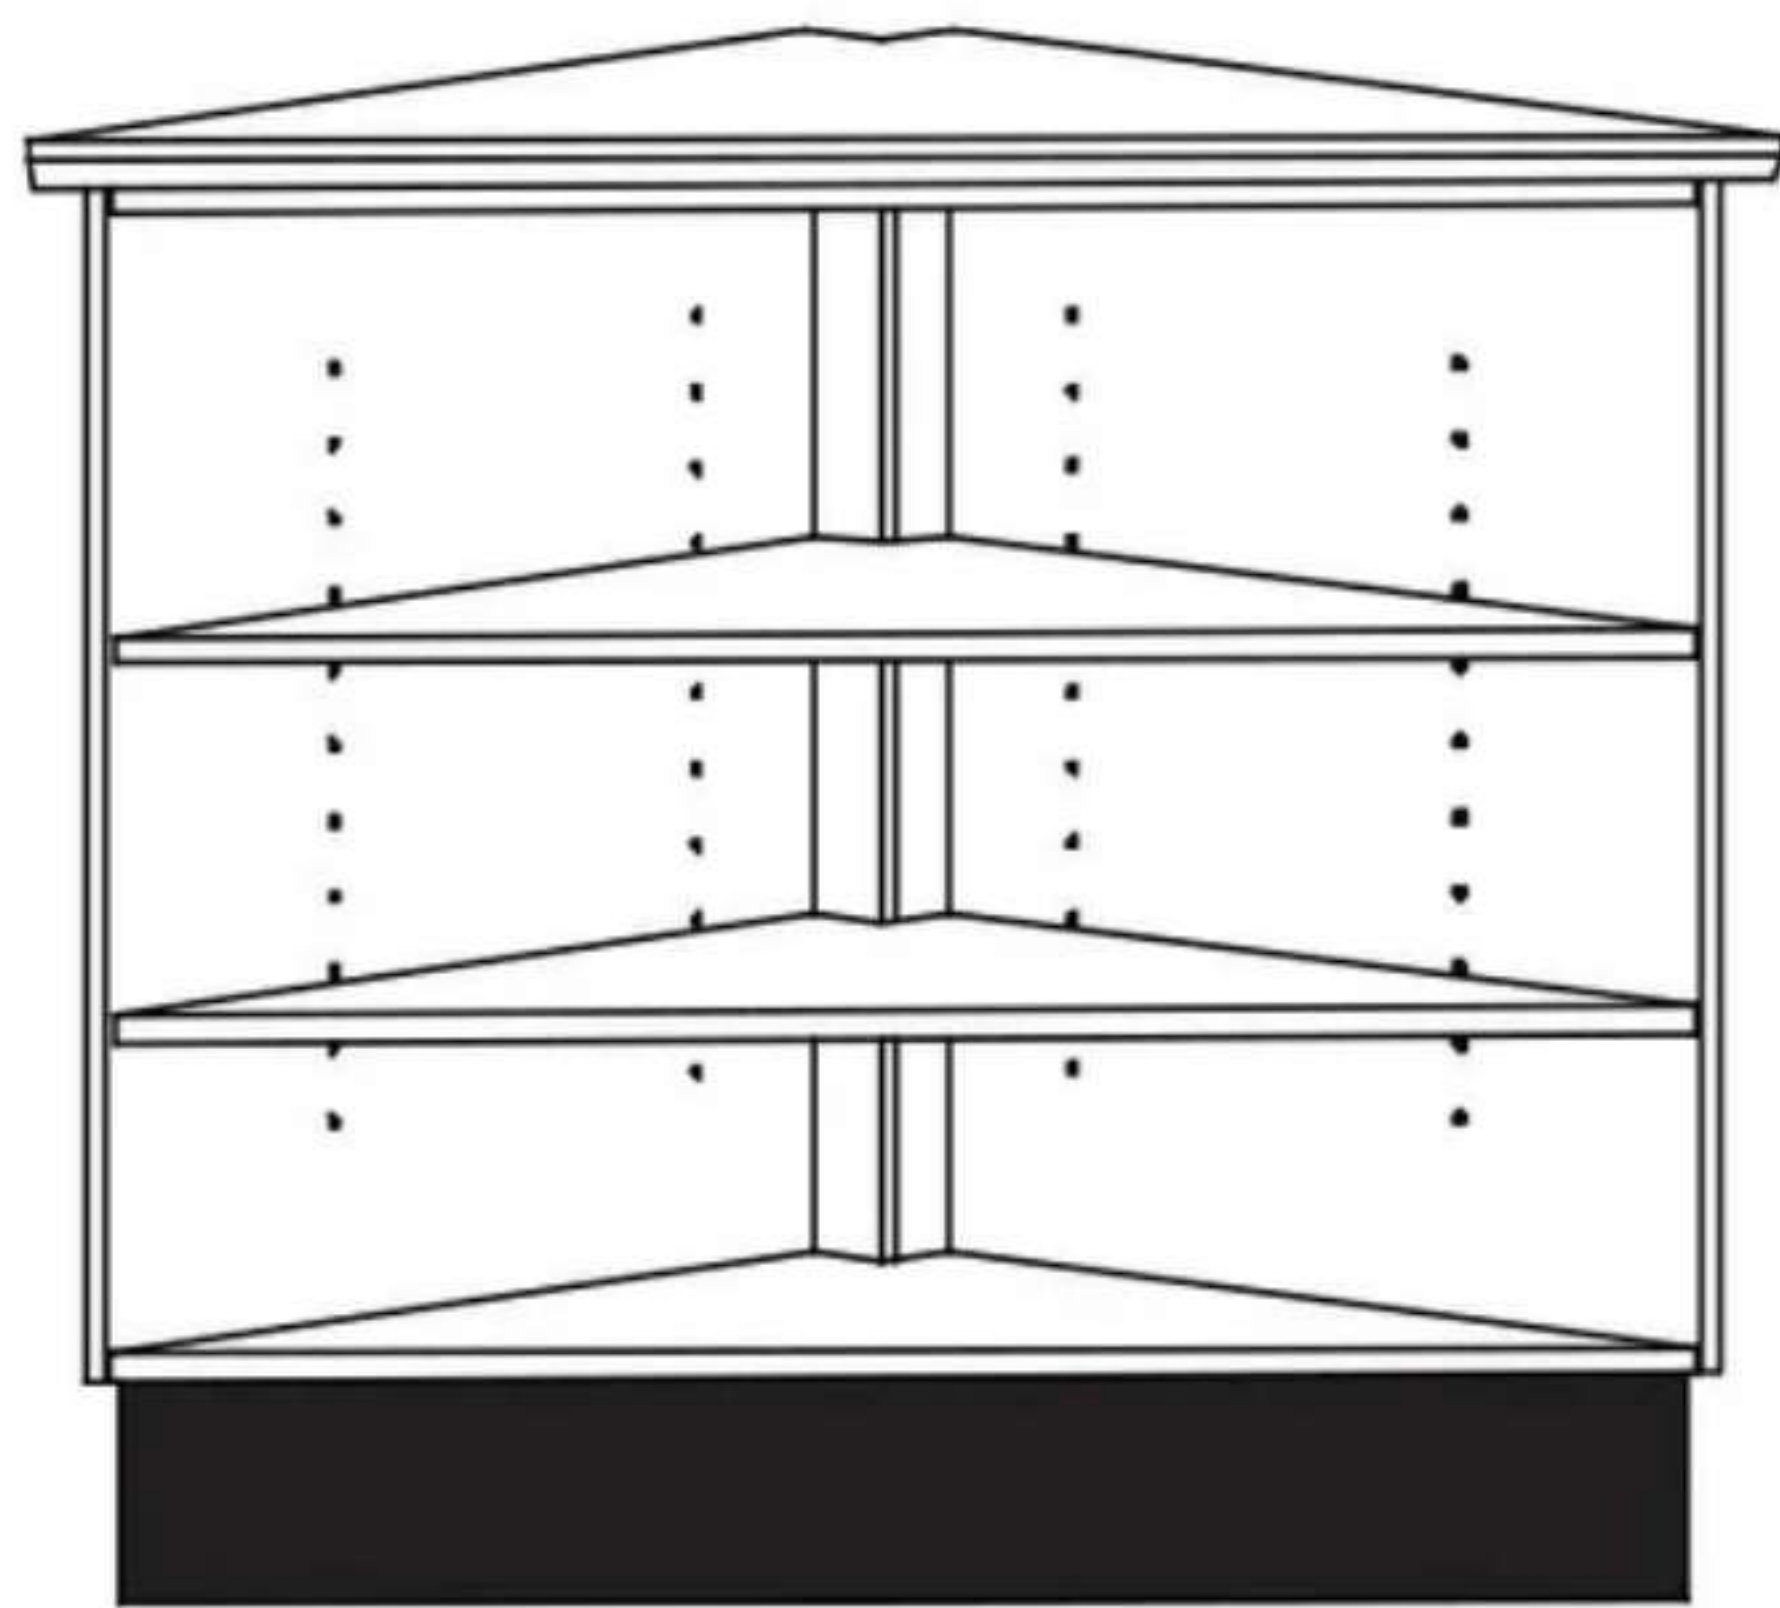

CDR-3239 - ELEMENTARY HEIGHT

32"H x 36"W x 30"D

CDR-3939 - ADULT HEIGHT

39"H x 36"W x 30"D

SQUARE CLOSED CORNER UNIT

Each unit will be square, with a closed-face design and will be used to form a 90-degree transition in any desk arrangement. This unit is supplied with an internal wire manager unless otherwise specified.

CDR-3224 - ELEMENTARY HEIGHT

32"H x 33"W x 33"D

CDR-3924 - ADULT HEIGHT

39"H x 33"W x 33"D

45 DEGREE RADIUSED CLOSED CORNER UNIT

Each unit will be triangular with a radiused, closed-face design and will be used to form a 45-degree transition in any desk arrangement. This unit is supplied with an internal wire manager unless otherwise specified.

CDR-3227 - ELEMENTARY HEIGHT

32"H x 24.75"W x 30"D

CDR-3927 - ADULT HEIGHT

39"H x 24.75"W x 30"D

90 DEGREE FLAT-FRONT OPEN SHELF CORNER UNIT

Each unit will be triangular with a flat open-front design and will be used to form a 90-degree transition in any desk arrangement. Adult units will have two adjustable shelves. Elementary units will have one adjustable shelf. Open shelf corner units do not provide wire access.