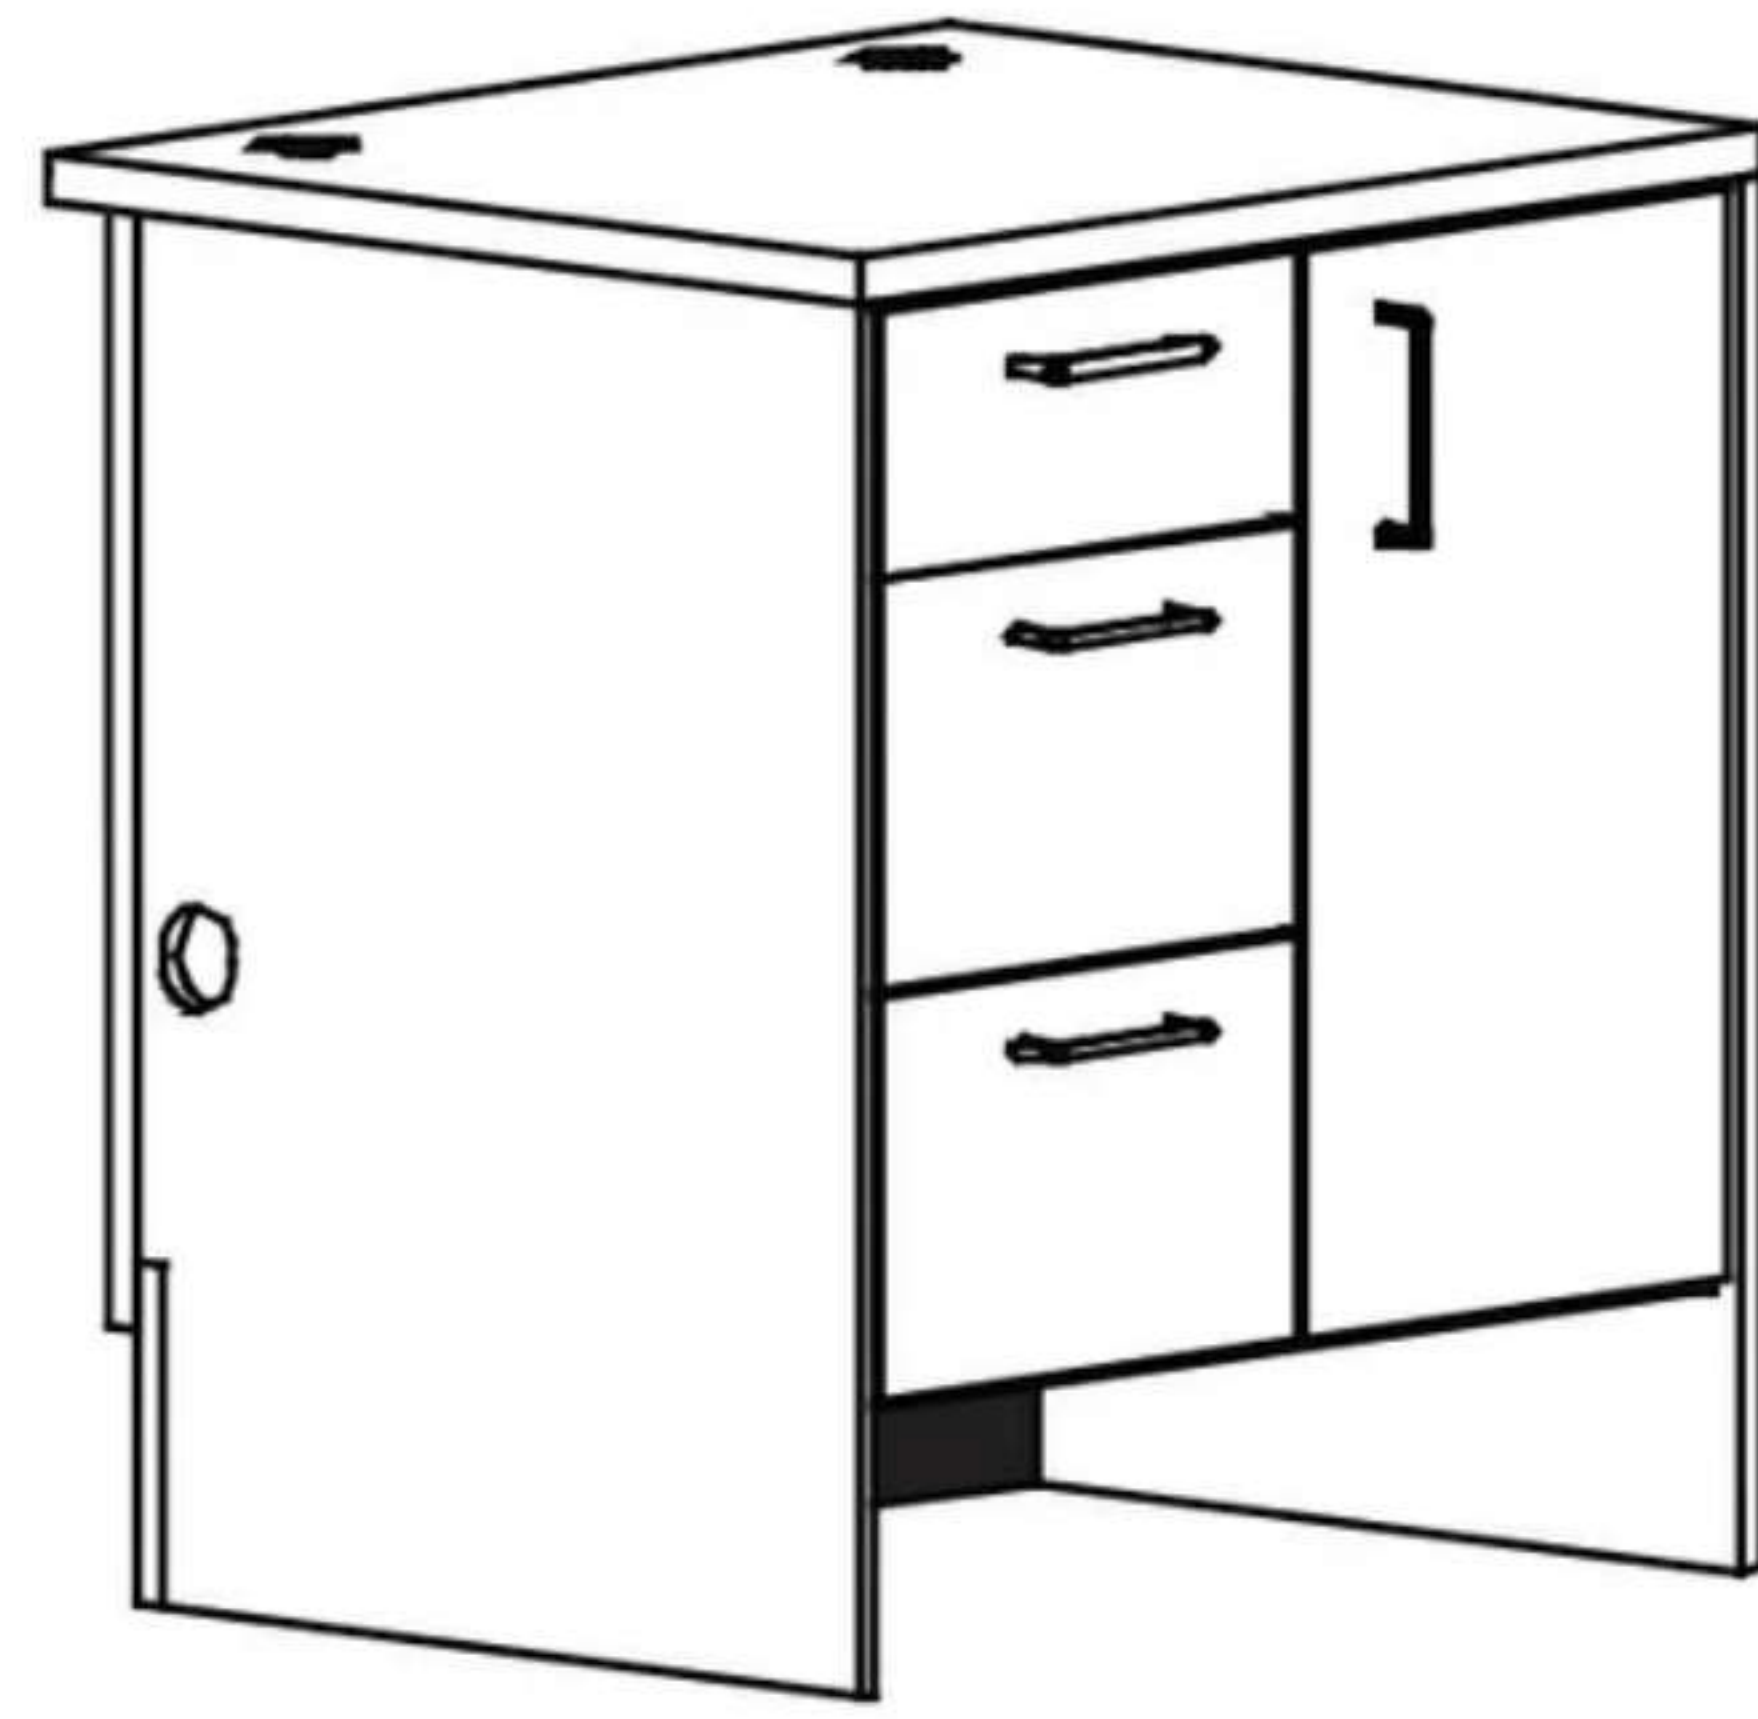

RIGHT CUPBOARD FILE DRAWER UNIT

Cupboard on right side, drawers on left side. Each adult height unit will have two file drawers, one box drawer and two adjustable shelves in the cupboard. The elementary height will have one box drawer, one file drawer, and one adjustable shelf in the cupboard.

CDR-3239 - ELEMENTARY HEIGHT

32"H x 36"W x 30"D

CDR-3939 - ADULT HEIGHT

39"H x 36"W x 30"D