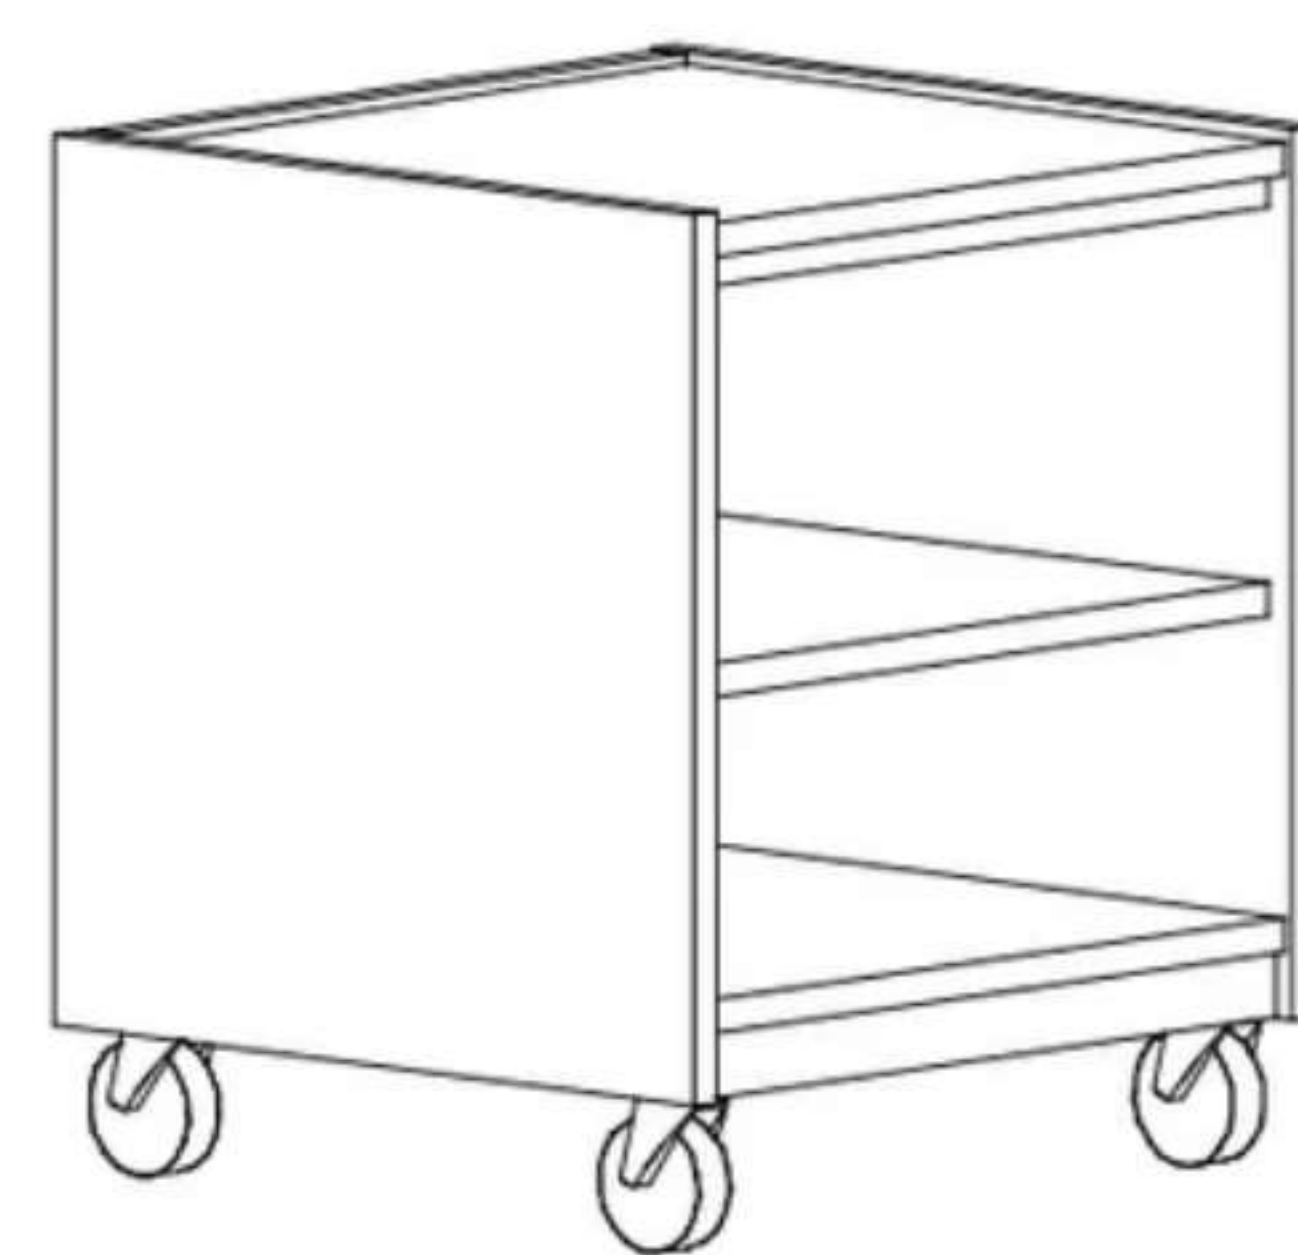

MOBILE OPEN SHELF UNIT

This unit is supplied with two shelves for the adult height and one shelf for the elementary height. The back is supplied with grommets for wire management.

A-29 - ELEMENTARY HEIGHT

26"H x 25"W x 20"D

A-30 - ADULT HEIGHT

36"H x 25"W x 20"D