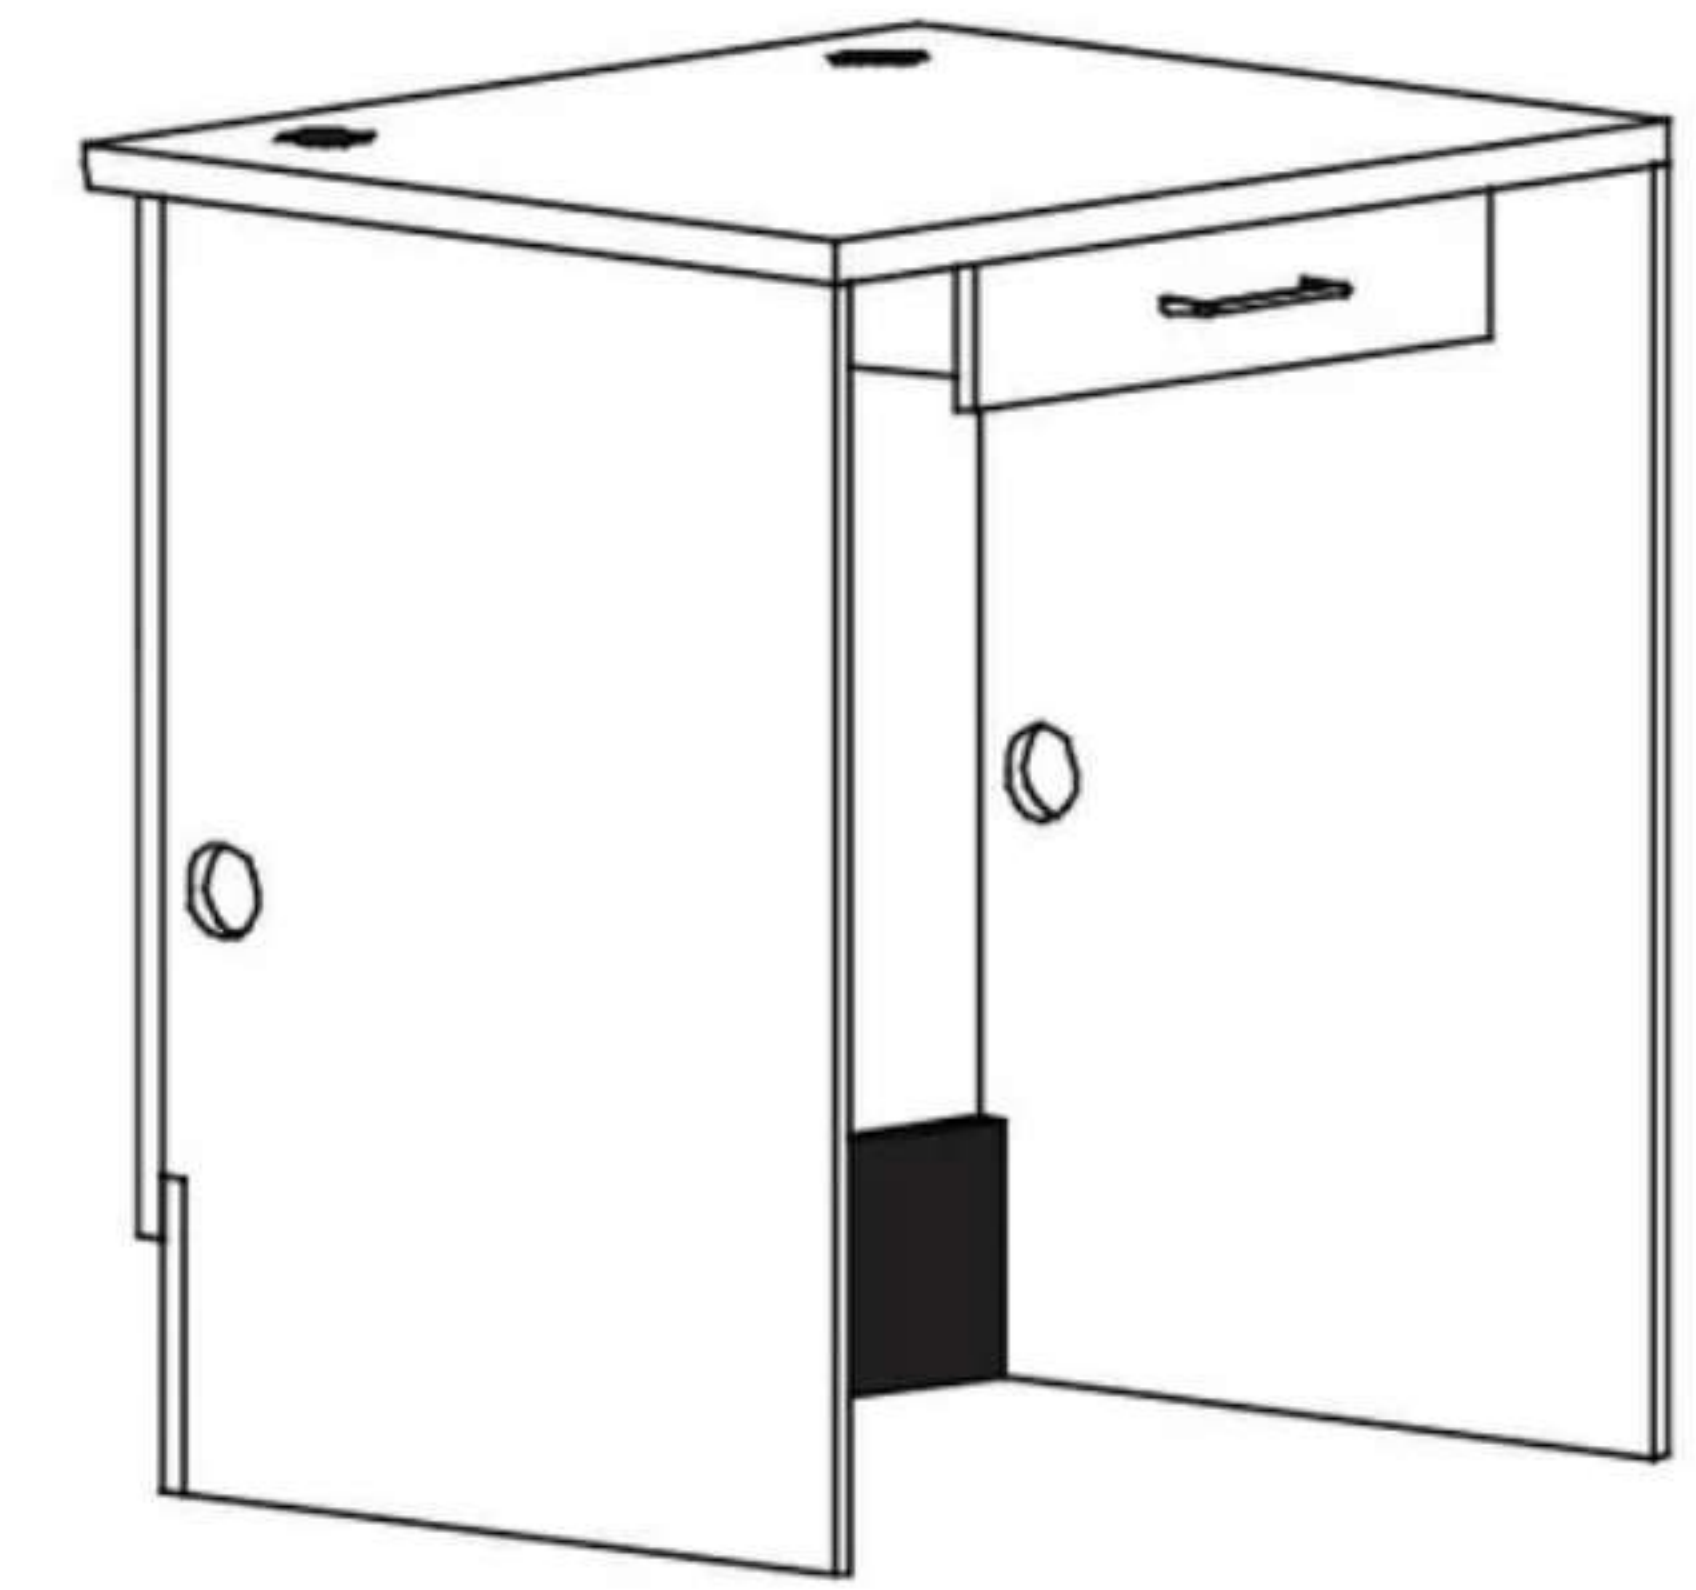

CDR-3226 - ELEMENTARY HEIGHT

32"H x 33"W x 33"D

CDR-3926 - ADULT HEIGHT

39"H x 33"W x 33"D

DESK UNIT

Two work surface grommets placed along front edge unless otherwise specified. Sturdy work surface with knee space underneath.

CDR-3234 - ELEMENTARY HEIGHT

32"H x 36"W x 30"D

CDR-3934 - ADULT HEIGHT

39"H x 36"W x 30"D

DOUBLE DRAWER KNEE SPACE UNIT

Each unit is supplied with two equal-width drawers.

CDR-3209 - ELEMENTARY HEIGHT

32"H x 36"W x 30"D

CDR-3909 - ADULT HEIGHT

39"H x 36"W x 30"D

DESK WITH PENCIL DRAWER

The pencil drawer is centered under the work surface with knee space beneath.

CDR-3247 - ELEMENTARY HEIGHT

32"H x 36"W x 30"D

CDR-3947 - ADULT HEIGHT

39"H x 36"W x 30"D

ADA TRANSACTION UNIT

The unit will have a modesty panel mounted along the midline. The work surface is 32"H.

ADA NOTE: When an ADA unit is used on one end of an adult height circulation desk, an elementary finished end panel should be ordered for that end. When an ADA unit is placed between other adult units, the work surface is captured rather than continuous.