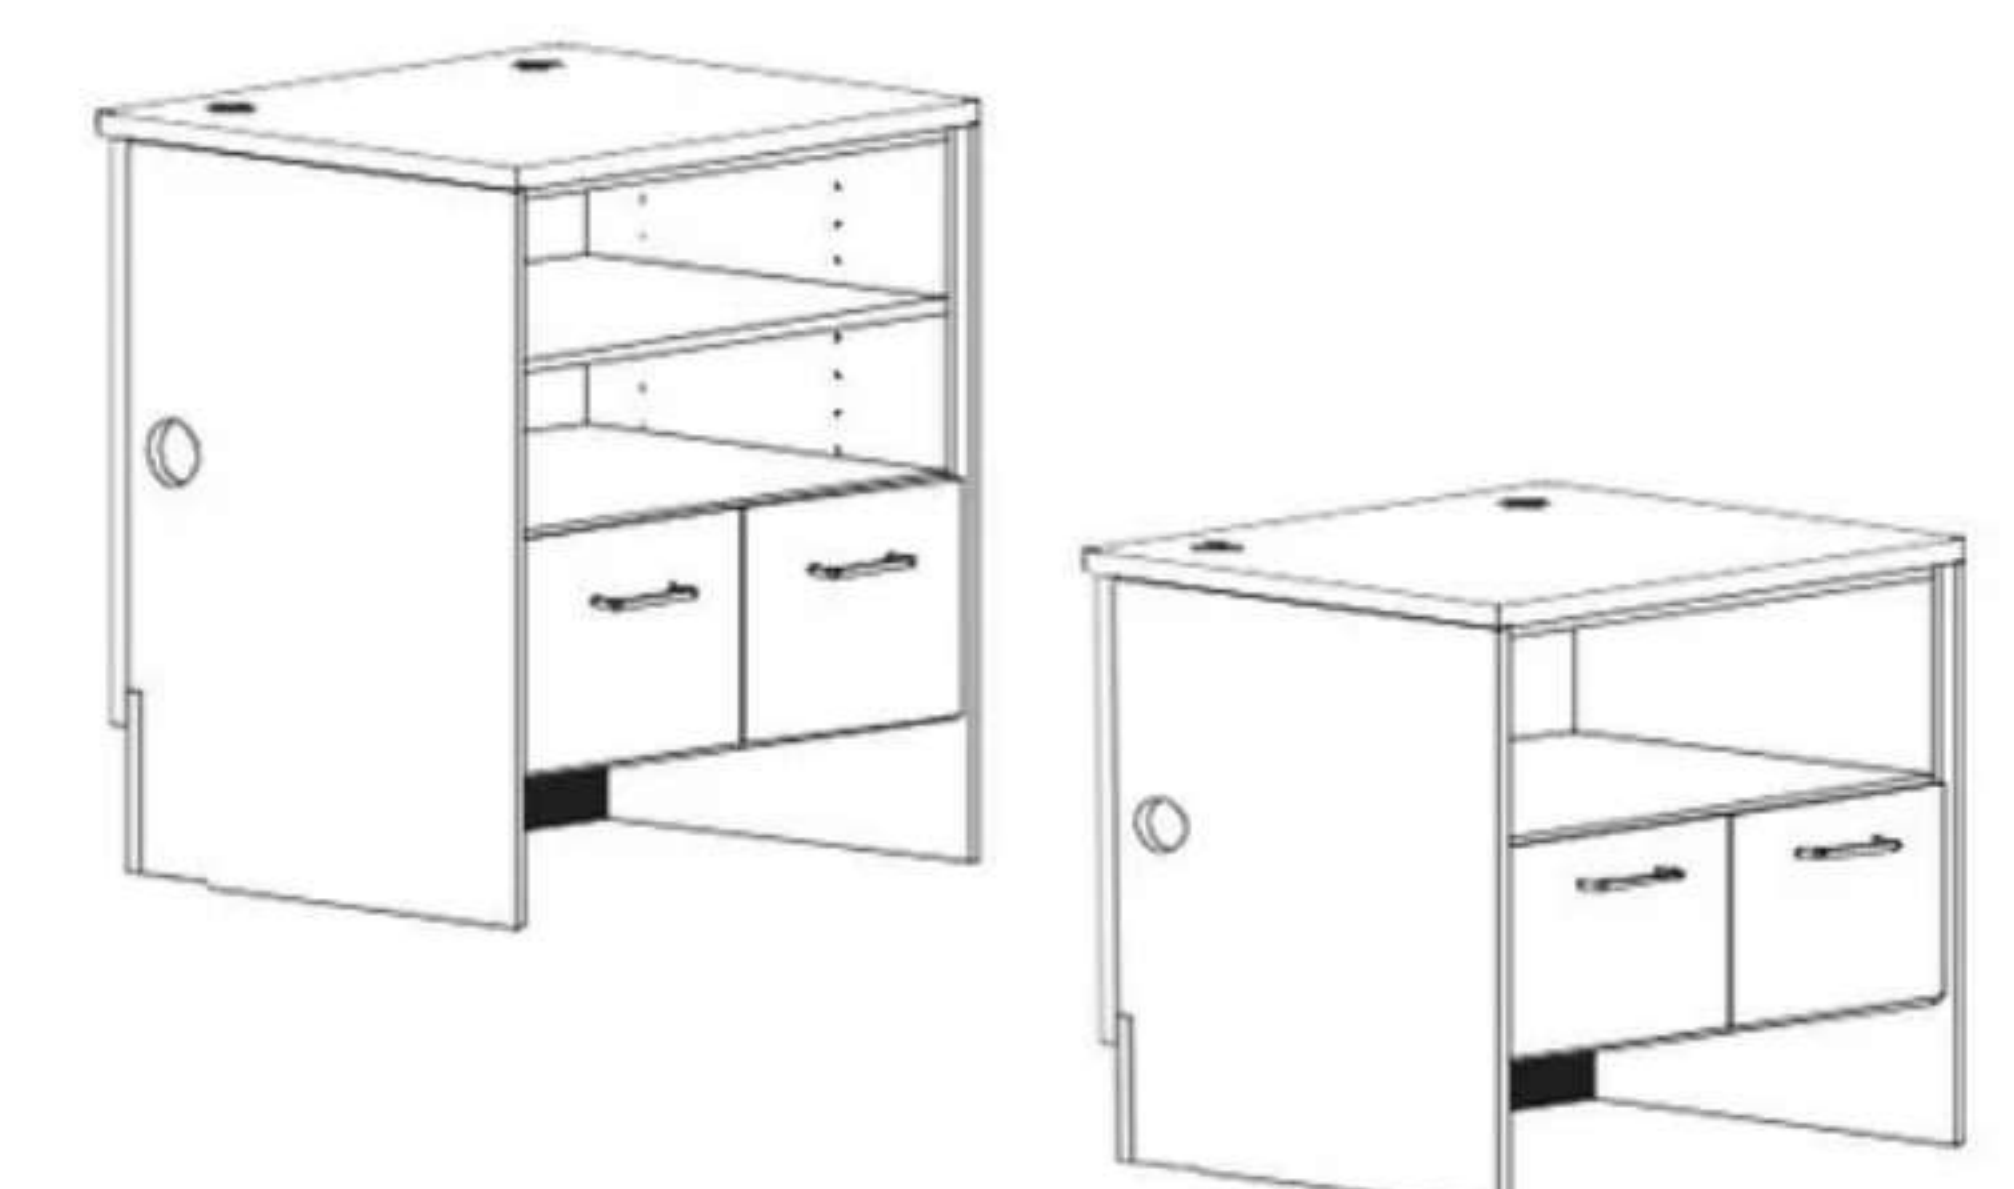

CDR-3202 - ELEMENTARY HEIGHT

32"H x 36"W x 30"D

CDR-3902 - ADULT HEIGHT

39"H x 36"W x 30"D

PATRON DESK UNIT W/ PENCIL DRAWER

Unit will have a recessed work surface fastened with metal cleats. The patron ledge is 6"D. The pencil drawer is centered under the work surface.

CDR-3235 - ELEMENTARY HEIGHT

32"H x 36"W x 30"D

CDR-3935 - ADULT HEIGHT

39"H x 36"W x 30"D

DOUBLE-WIDTH PATRON DESK

Work surface is 29"H. This unit is supplied with 2 work surface grommets. Stiff-knee rests atop the toe board. Patron ledge is 6"D.

CDR-3203 - ELEMENTARY HEIGHT

32"H x 72"W x 30"D

CDR-3903 - ADULT HEIGHT

39"H x 72"W x 30"D

TWO-DRAWER FILE OPEN TOP SHELF UNIT

Each unit is an open shelf unit with two letter file drawers. Adult height units are supplied with one full-depth, adjustable shelf. Elementary height units will not have an adjustable shelf.

CDR-3214 - ELEMENTARY HEIGHT

32"H x 36"W x 30"D

CDR-3914 - ADULT HEIGHT

39"H x 36"W x 30"D

90 DEGREE RADIUSED CLOSED CORNER UNIT

Each unit will be triangular with a radiused, closed-face design and will be used to form a 90-degree transition in any desk arrangement. This unit is supplied with an internal wire manager unless otherwise specified.