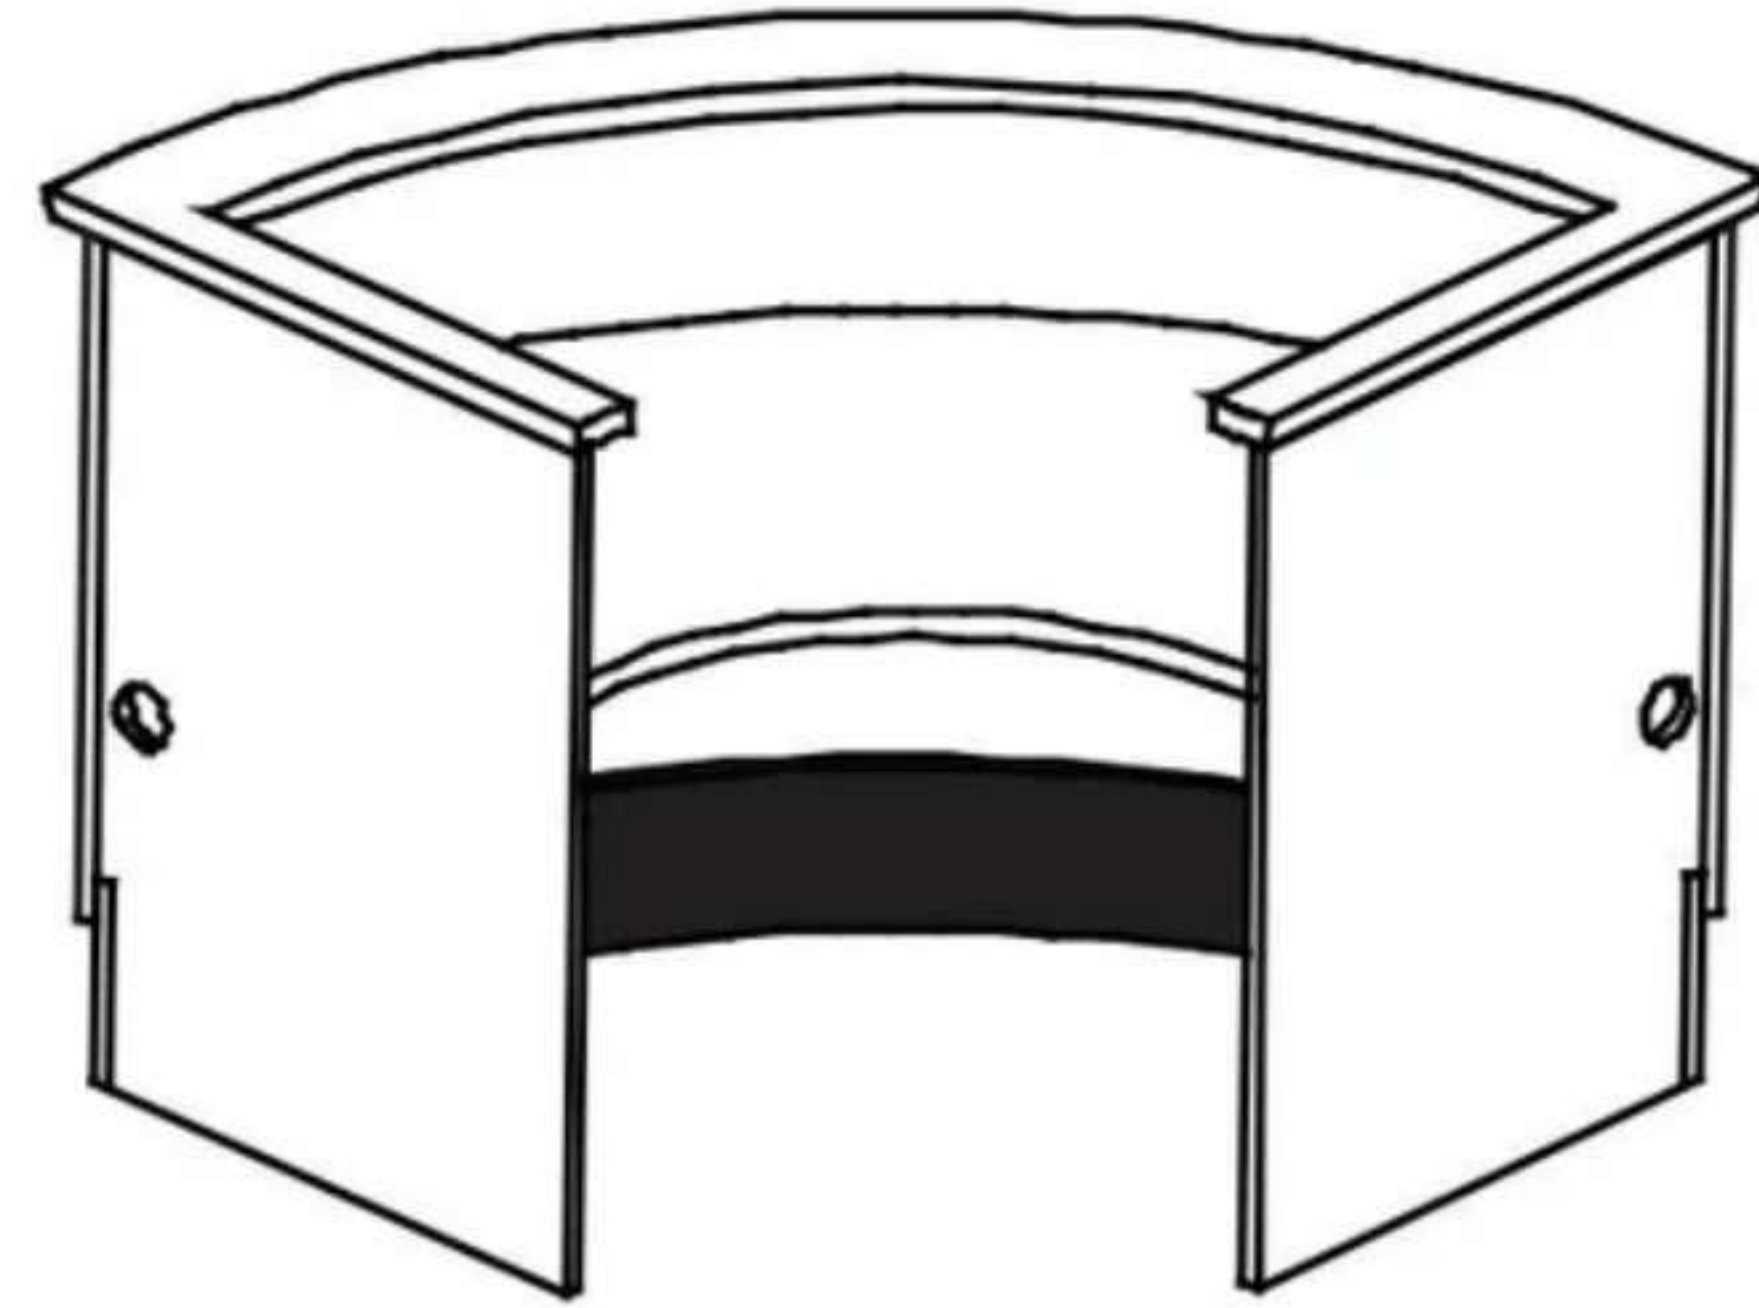

90 DEGREE CURVED PATRON DESK UNIT

Creates a 90-degree transition in any desk arrangement, while providing a corner work space with a recessed work surface and patron ledge. Patron ledge is 6"D.

CDR-3250 - ELEMENTARY HEIGHT

32"H x 78.5"W x 30"D

CDR-3950 - ADULT HEIGHT

39"H x 78.5"W x 30"D