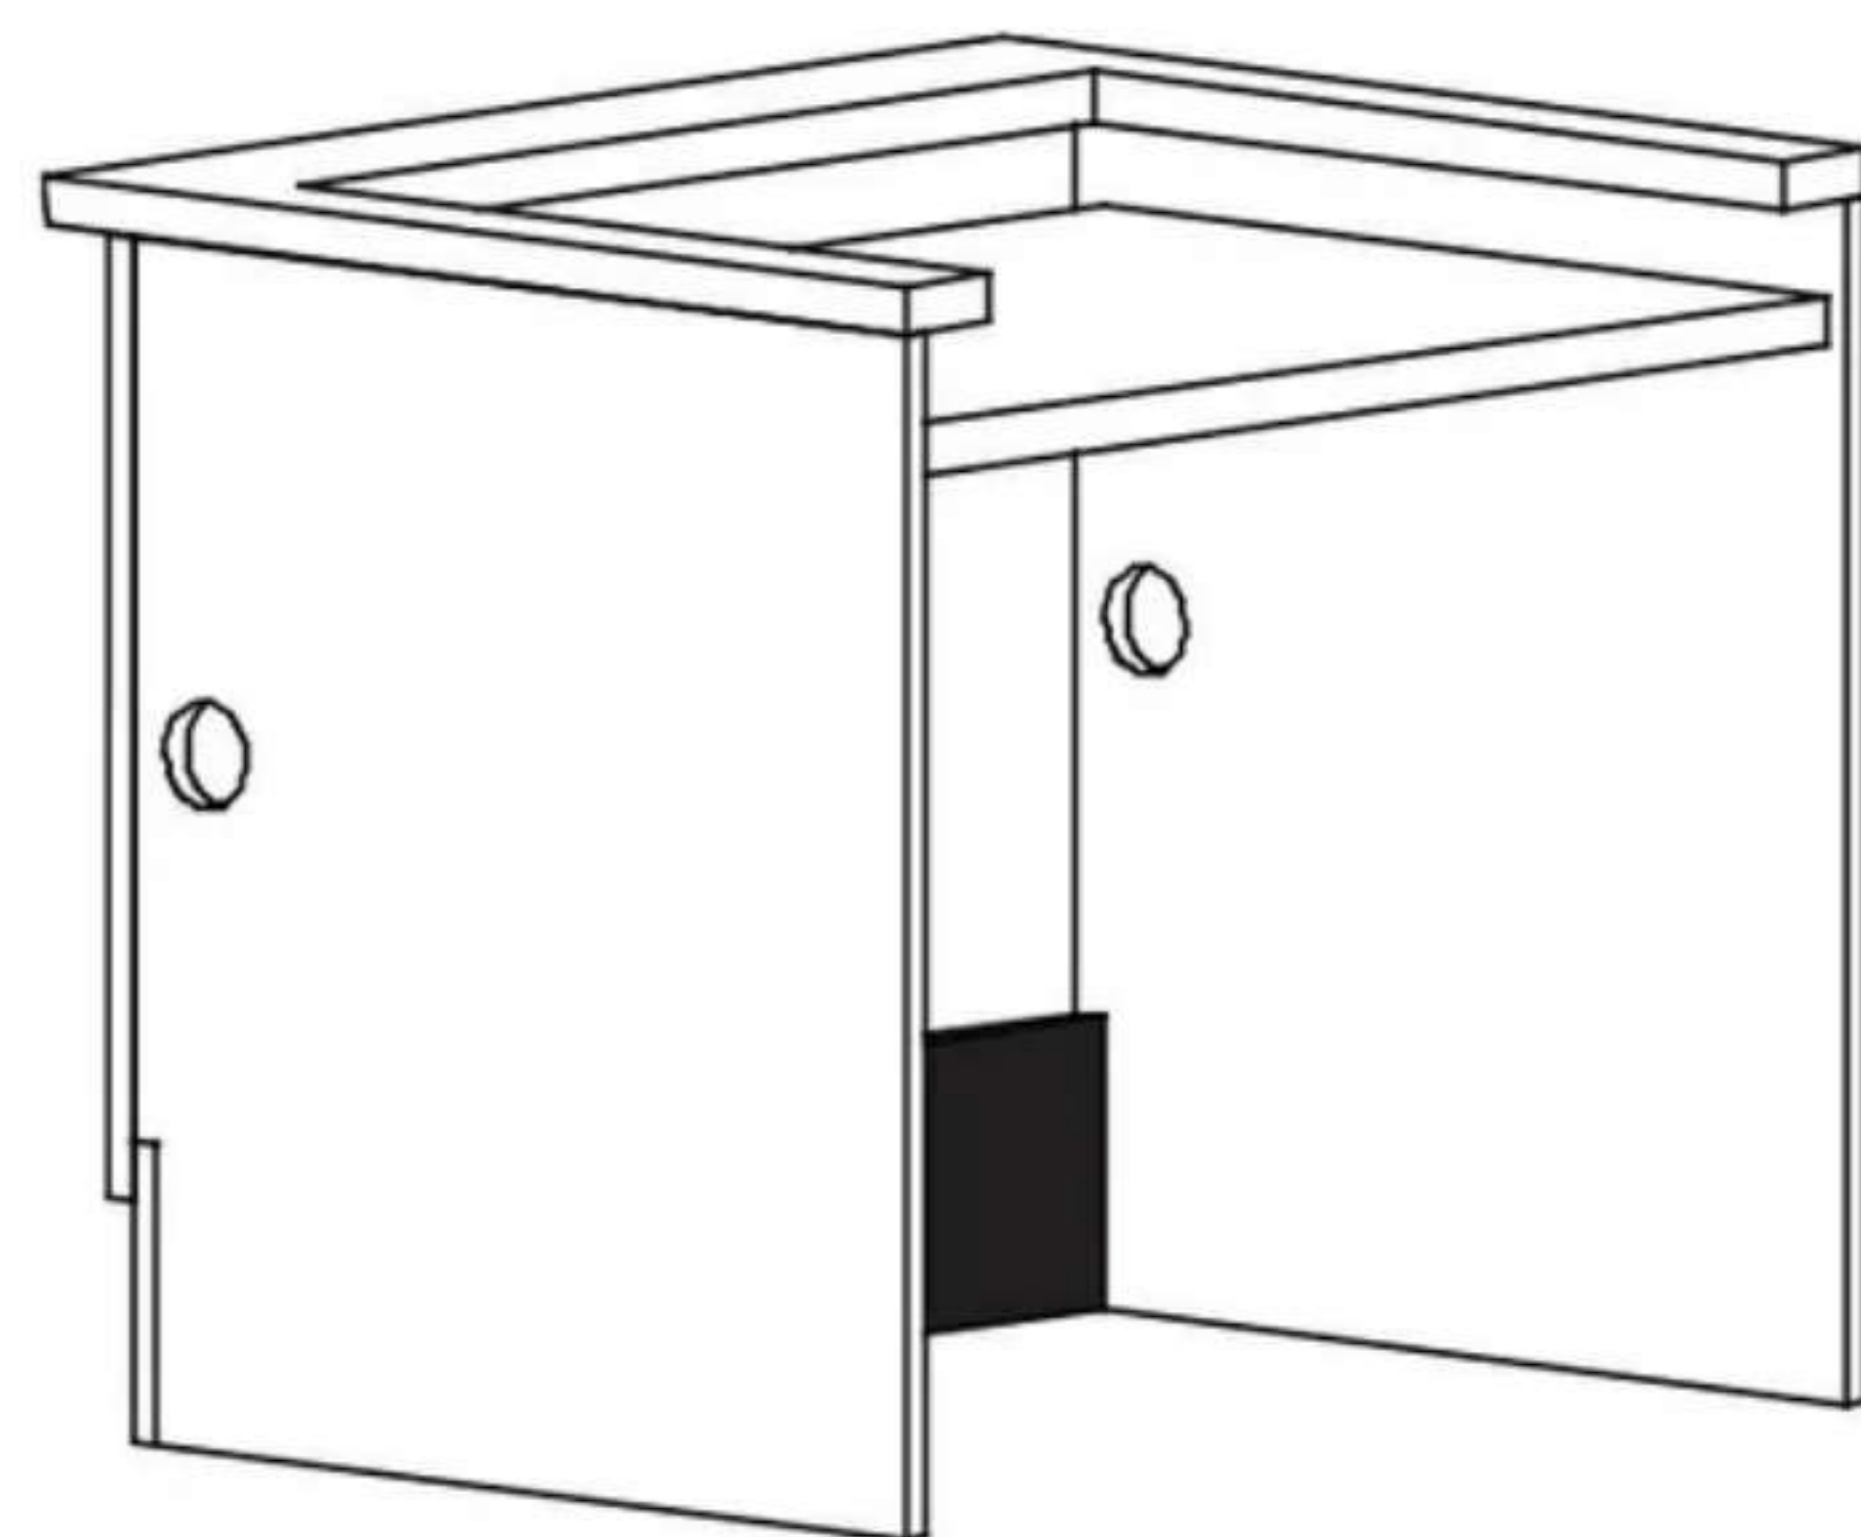

CDR-3217 - ELEMENTARY HEIGHT

32"H x 33"W x 33"D

CDR-3917 - ADULT HEIGHT

39"H x 33"W x 33"D

90 DEGREE CLOSED CORNER UNIT

Each unit will be triangular with an angled, closed-face design and will be used to form a 90-degree transition in any desk arrangement. This unit is supplied with an internal wire manager unless otherwise specified.

CDR-3216 - ELEMENTARY HEIGHT

32"H x 33"W x 33"D

CDR-3916 - ADULT HEIGHT

39"H x 33"W x 33"D

45 DEGREE CLOSED CORNER UNIT

Each unit will be triangular with angled, closed-face design and will be used to form a 45-degree transition in any desk arrangement. This unit is supplied with an internal wire manager unless otherwise specified.

CDR-3225 - ELEMENTARY HEIGHT

32"H x 24.75"W x 30"D

CDR-3925 - ADULT HEIGHT

39"H x 24.75"W x 30"D

FINISHED END PANEL

Each panel will be constructed using banded, matching veneer-core plywood.

NOTE: all fully assembled circulation desks will need two finished end panels unless placement is permanently next to a wall or other structure that hides the unfinished side of the service unit on the end.

CDR-3218 - ELEMENTARY HEIGHT

31.75"H x 1"W x 30.5"D

CDR-3918 - ADULT HEIGHT

38.75"H x 1"W x 30.5"D

PATRON DESK

Recessed work surface, fastened with metal cleats. Grommets are centered along the length. 6" Deep patron ledge. 29"H work surface.