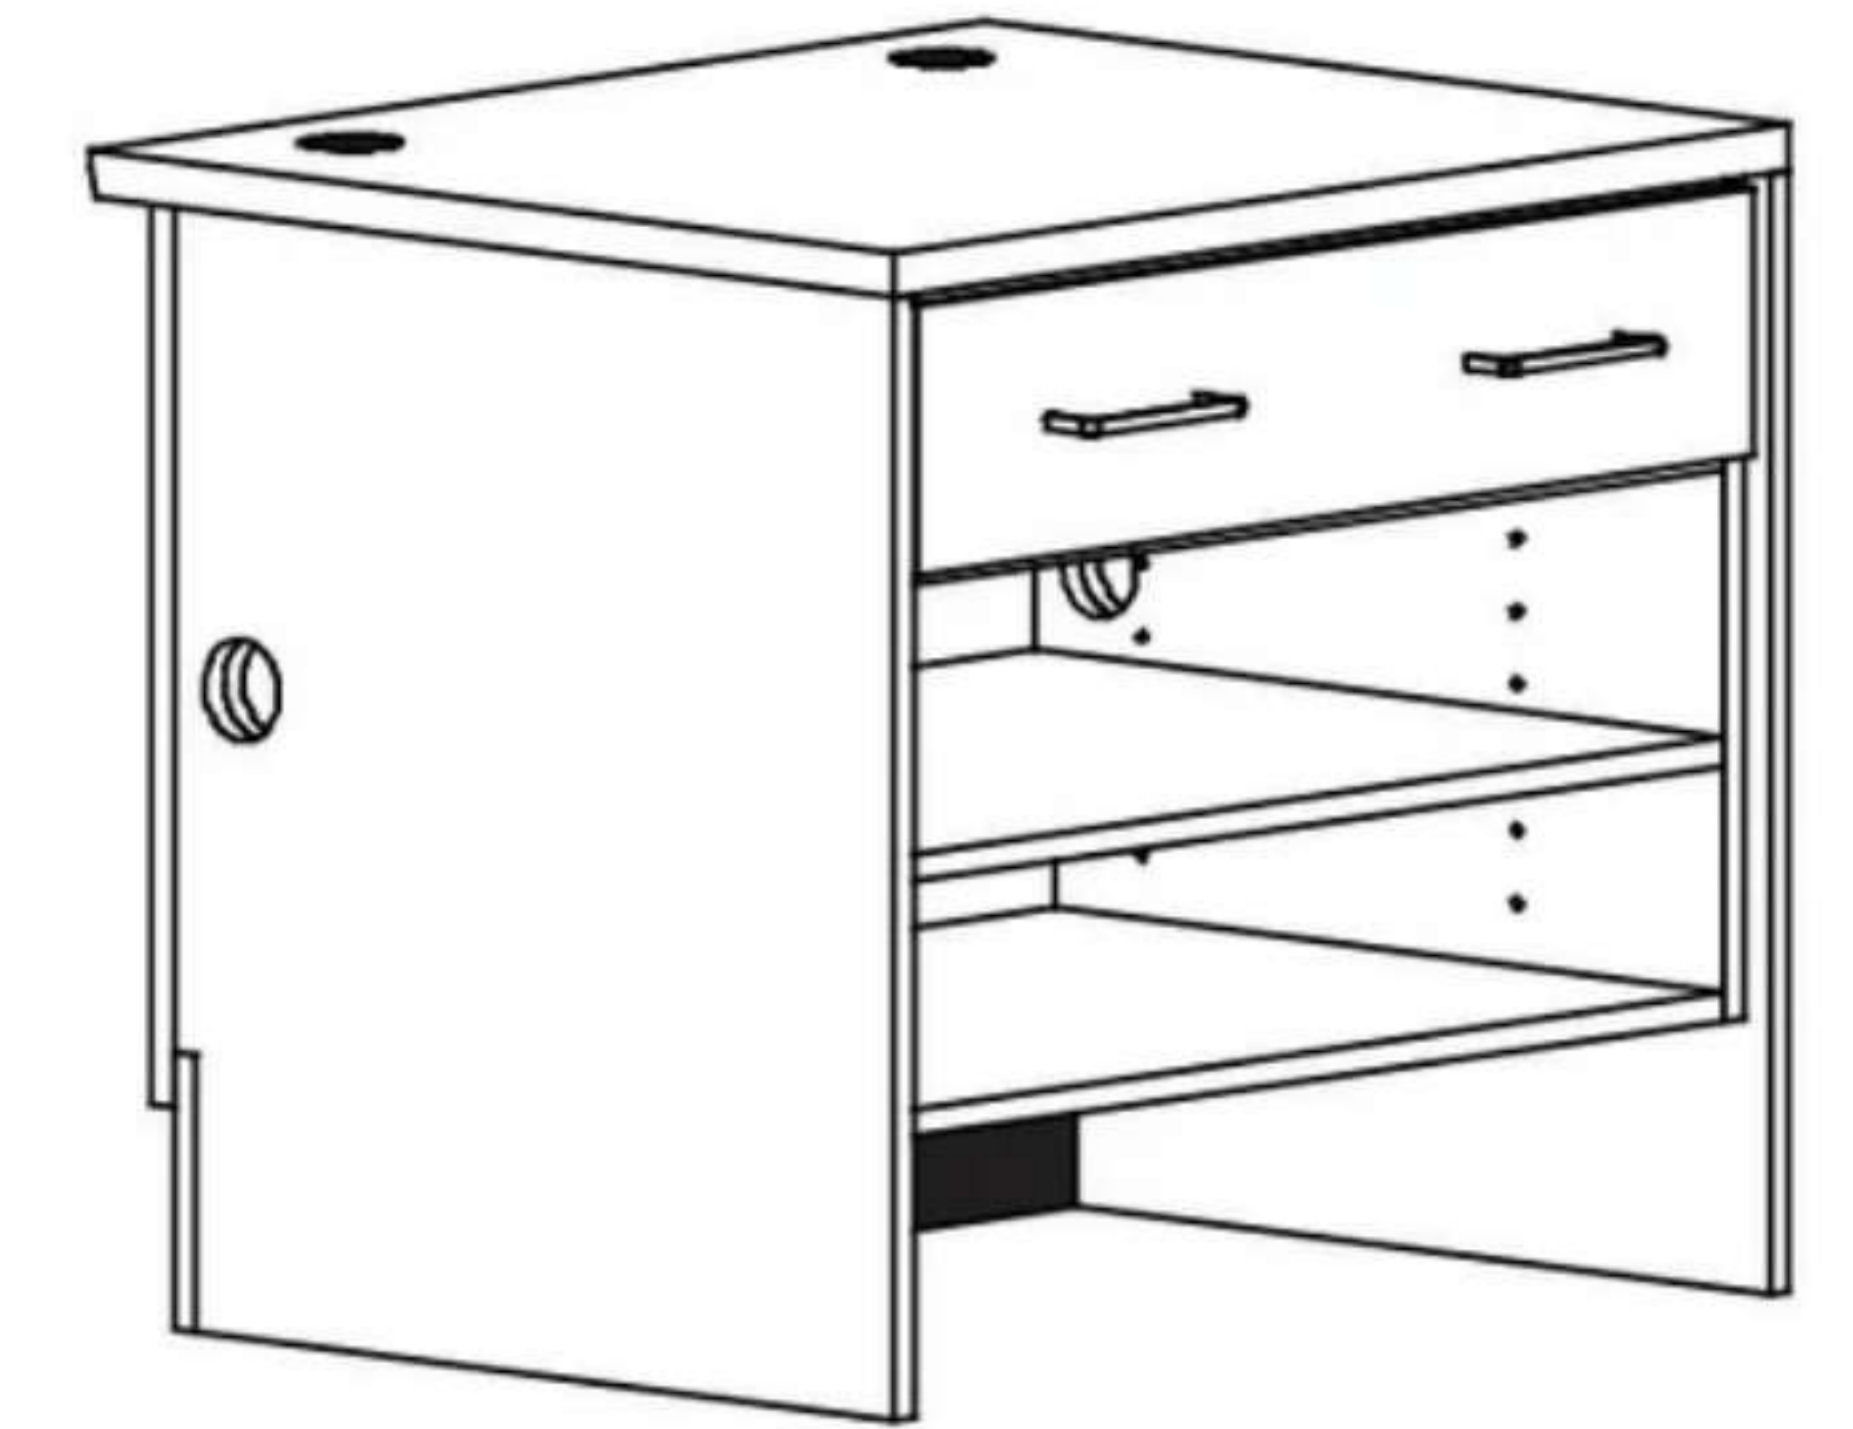

CDR-3245 - ELEMENTARY HEIGHT

32"H x 36"W x 30"D

CDR-3945 - ADULT HEIGHT

39"H x 36"W x 30"D

LEFT FILE DRAWER OPEN SHELF UNIT

Left side file drawers, right side open shelf. Adult height unit will have one box drawer, two file drawers, and two adjustable shelves. Elementary height units will have one box drawer, one file drawer, and one adjustable shelf.

CDR-3244 - ELEMENTARY HEIGHT

32"H x 36"W x 30"D

CDR-3944 - ADULT HEIGHT

39"H x 36"W x 30"D

SINGLE DRAWER OPEN SHELF UNIT

Unit is supplied with a full-width storage drawer over open shelving. Adult units are supplied with two full-depth, adjustable shelves. The elementary height unit is supplied with one full-depth, adjustable shelf.

CDR-3246 - ELEMENTARY HEIGHT

32"H x 36"W x 30"D

CDR-3946 - ADULT HEIGHT

39"H x 36"W x 30"D

LEFT CUPBOARD OPEN SHELF UNIT

Cupboard on left side, open shelves on right side. Each adult unit will be supplied with two adjustable shelves in the cupboard, an open shelf space, and drawer above the cupboard. The elementary height will be supplied with one adjustable shelf in the cupboard and open shelf space.