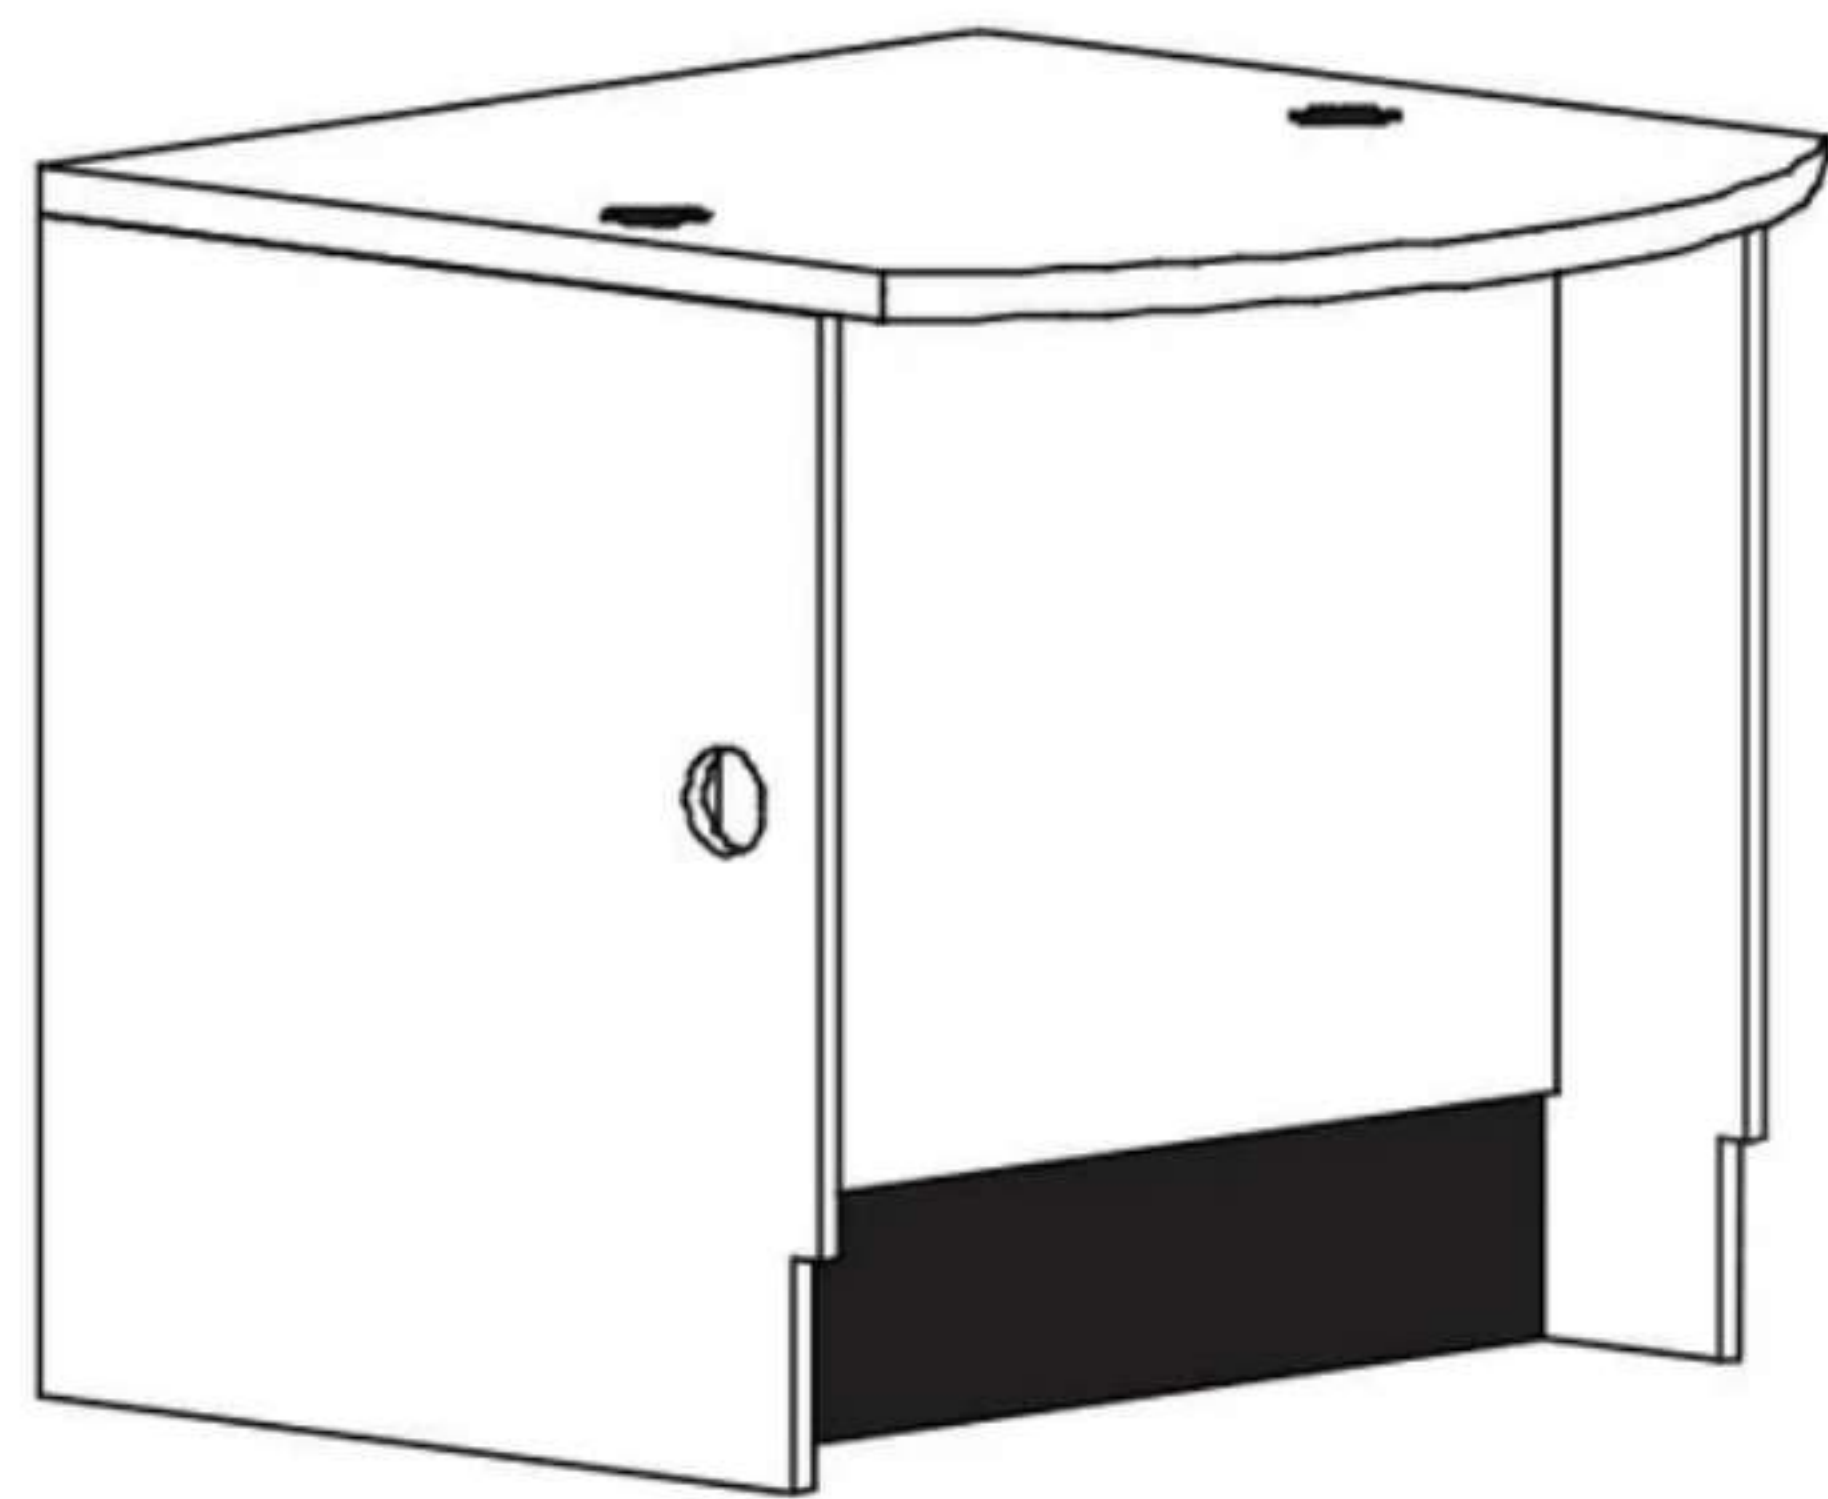

CDR-3210 - ELEMENTARY HEIGHT

32"H x 36"W x 30"D

CDR-3910 - ADULT HEIGHT

39"H x 36"W x 30"D

BOOK RETURN UNIT

The front panel will have a 3"H x 12"W book-return slot, fully edgebanded, with an internal wood chute so as to allow gentle deposit of books into book truck.

CDR-3909 - ADULT HEIGHT

39"H x 36"W x 30"D

DESK WITH PENCIL DRAWER

The pencil drawer is centered under the work surface with knee space beneath.

CDR-3247 - ELEMENTARY HEIGHT

32"H x 36"W x 30"D

CDR-3947 - ADULT HEIGHT

39"H x 36"W x 30"D

ADA TRANSACTION UNIT

The unit will have a modesty panel mounted along the midline. The work surface is 32"H.

ADA NOTE: When an ADA unit is used on one end of an adult height circulation desk, an elementary finished end panel should be ordered for that end. When an ADA unit is placed between other adult units, the work surface is captured rather than continuous.

CDR-3220 - ELEMENTARY & ADULT HEIGHT

32"H x 36"W x 36"D

*ADA max 32"H

DOUBLE WIDTH ADA TRANSACTION UNIT

Unit will have a modesty panel mounted along unit midline. The work surface is 32"H.

ADA NOTE: When an ADA unit is used on one end of an adult height circulation desk, an elementary finished end panel should be ordered for that end. When an ADA unit is placed between other adult units, the work surface is captured rather than continuous.