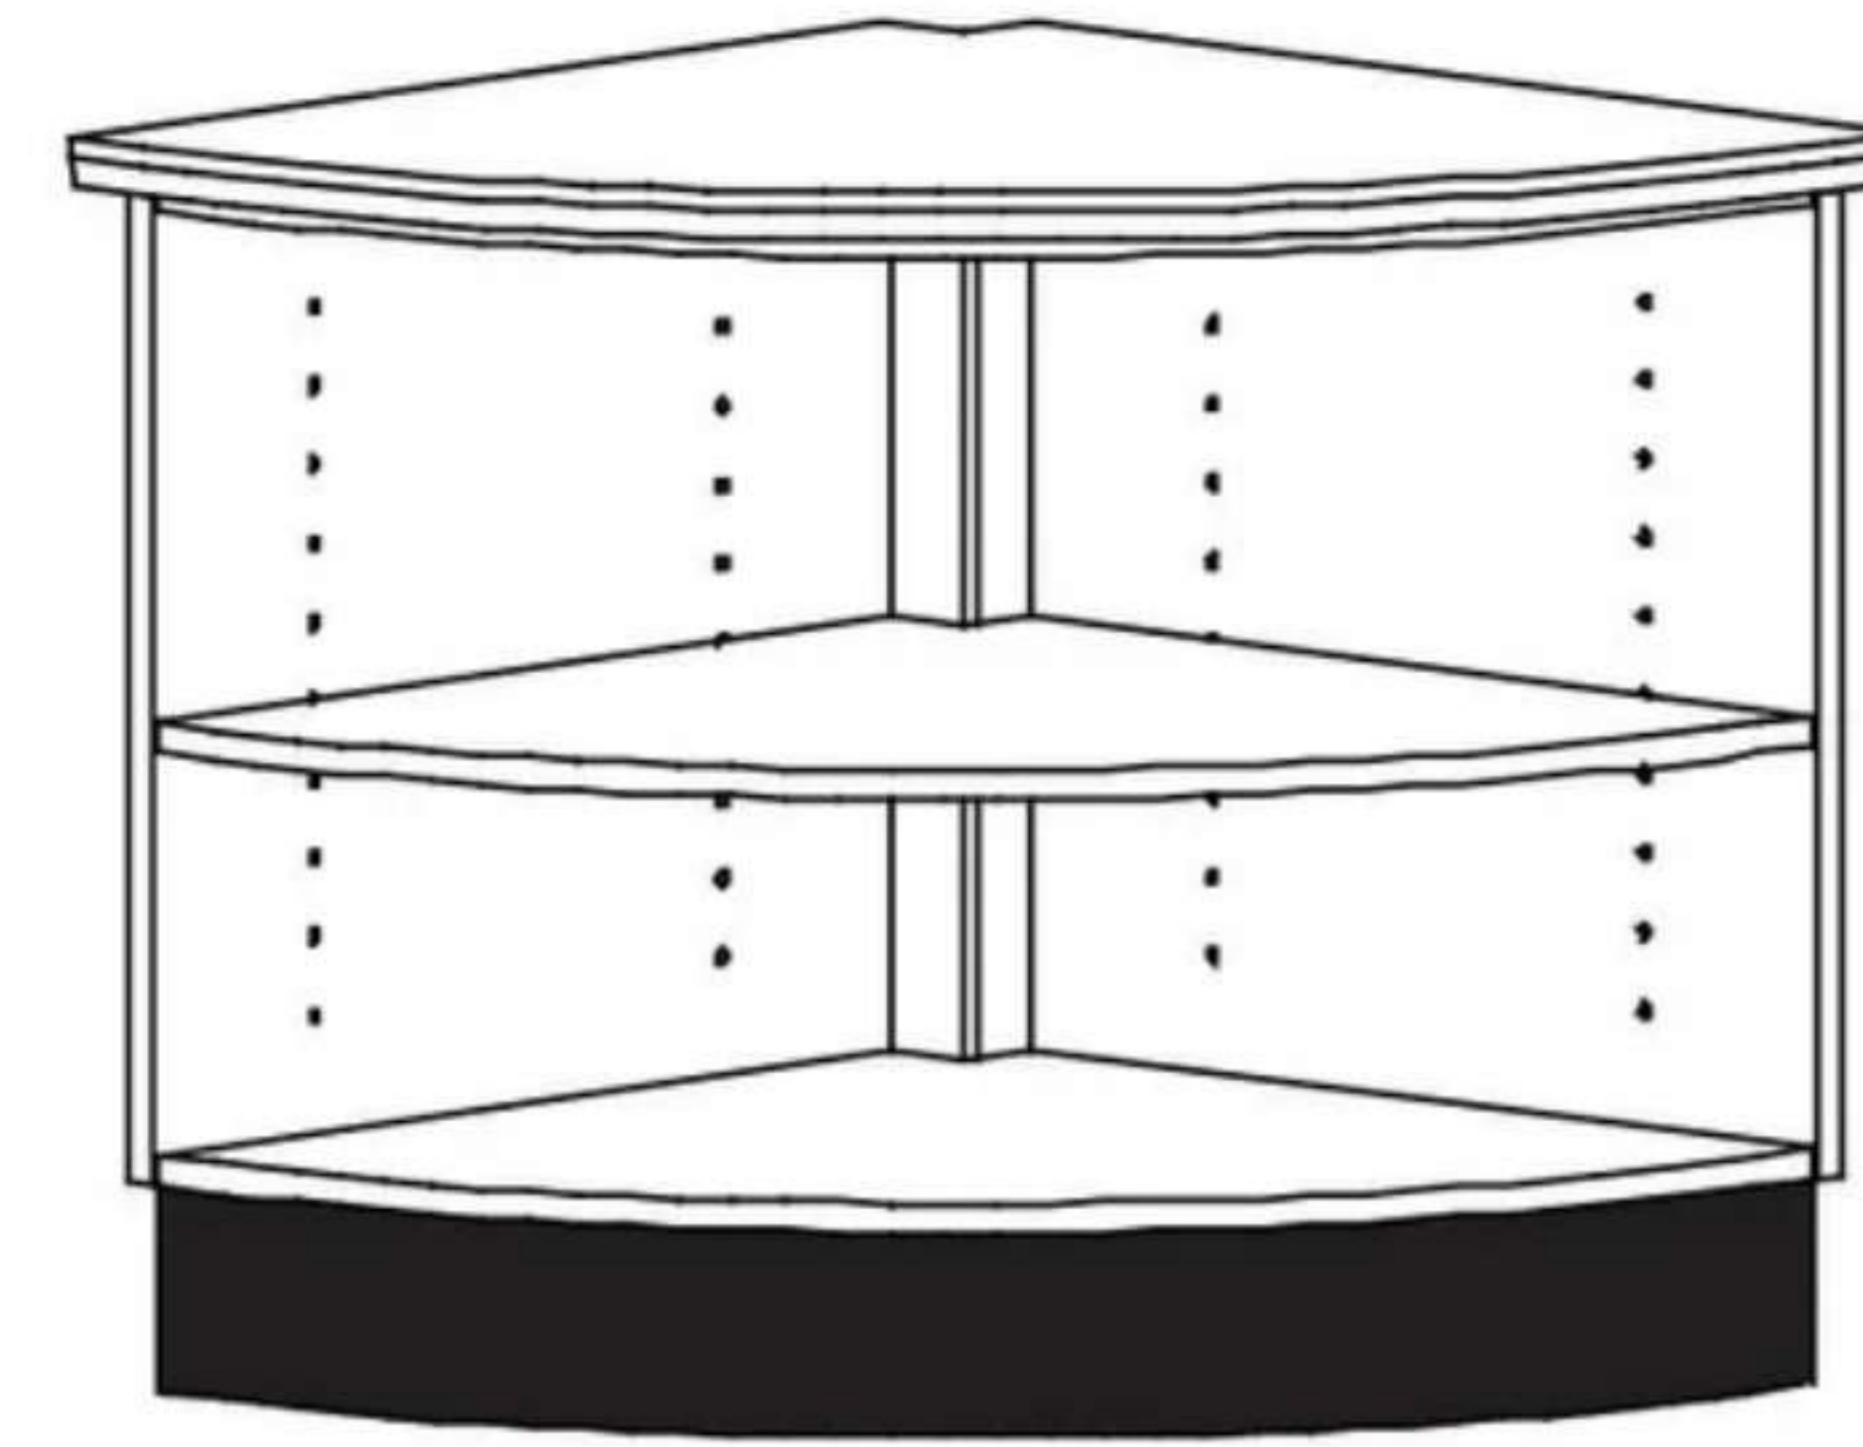

90 DEGREE RADIUSED OPEN SHELF CORNER UNIT

Each unit will be triangular, with a radiused, open-face design and will be used to form a 90-degree transition in any desk arrangement. Adult height units will be supplied with two adjustable shelves and elementary height units will be supplied with one adjustable shelf. Open shelf corner units do not provide for wire access.

CDR-3228 - ELEMENTARY HEIGHT

32"H x 33"W x 33"D

CDR-3928 - ADULT HEIGHT

39"H x 33"W x 33"D