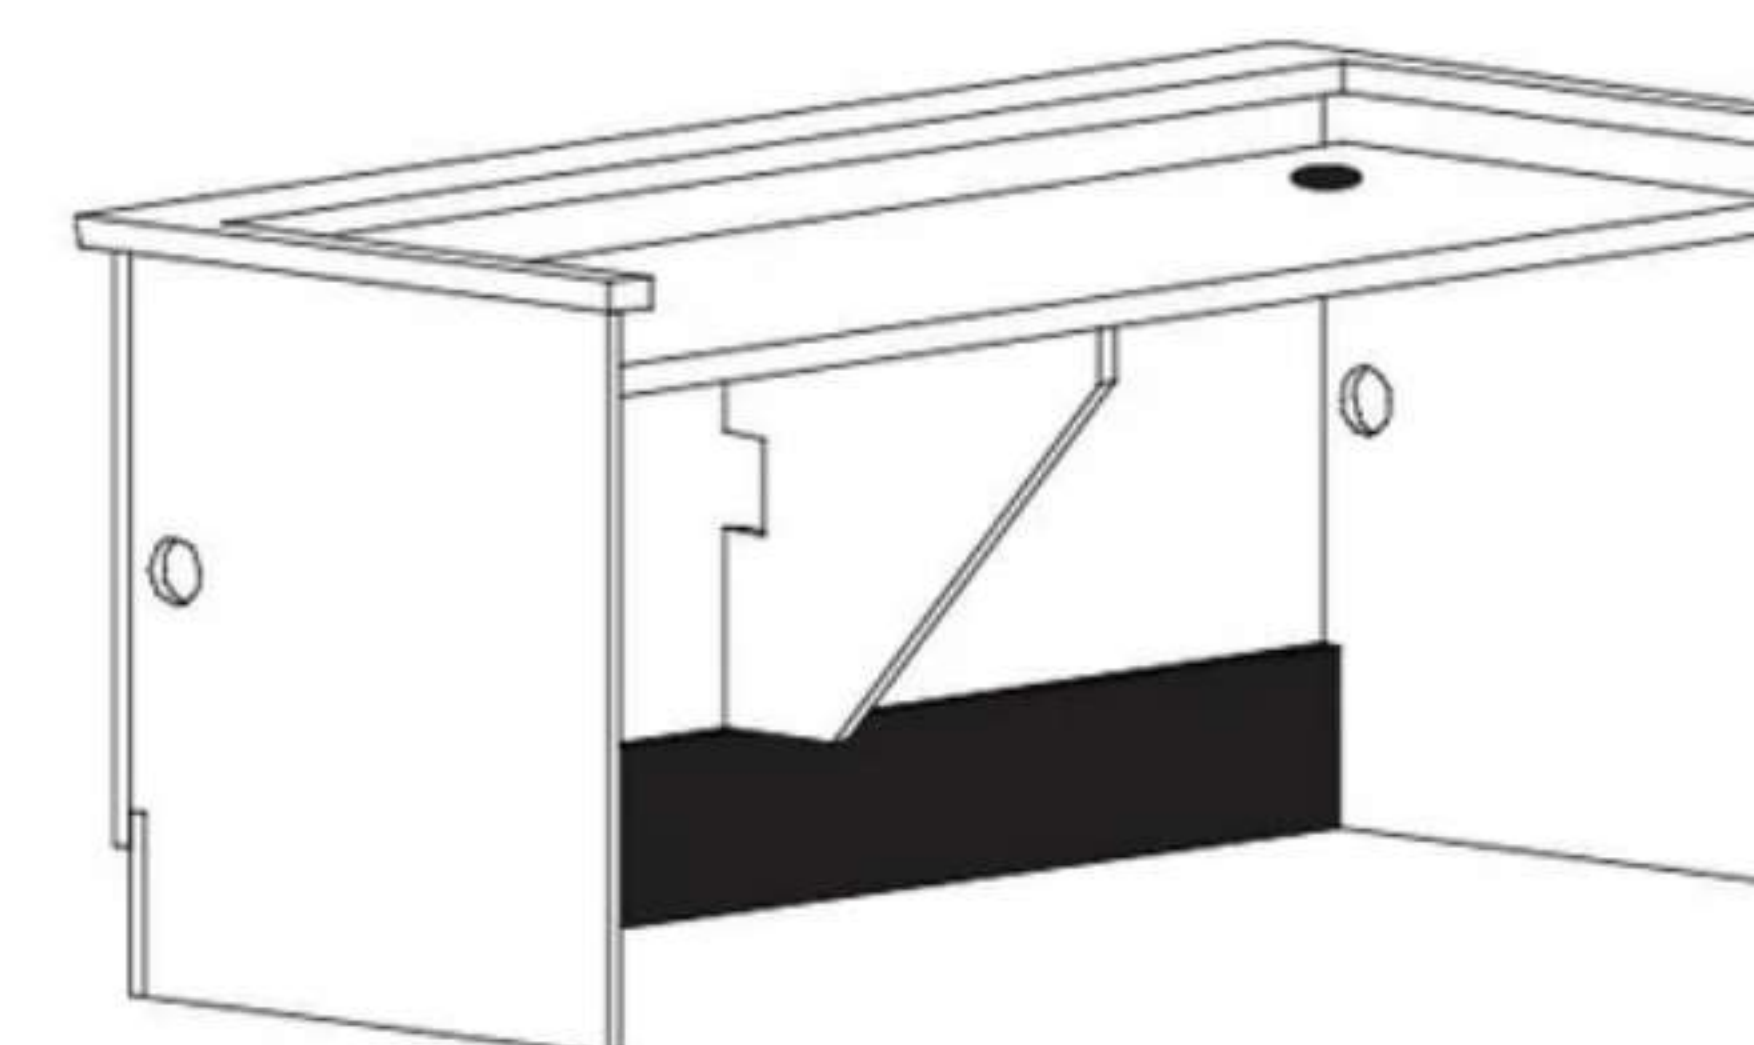

DOUBLE-WIDTH PATRON DESK

Work surface is 29"H. This unit is supplied with 2 work surface grommets. Stiff-knee rests atop the toe board. Patron ledge is 6"D.

CDR-3203 - ELEMENTARY HEIGHT

32"H x 72"W x 30"D

CDR-3903 - ADULT HEIGHT

39"H x 72"W x 30"D