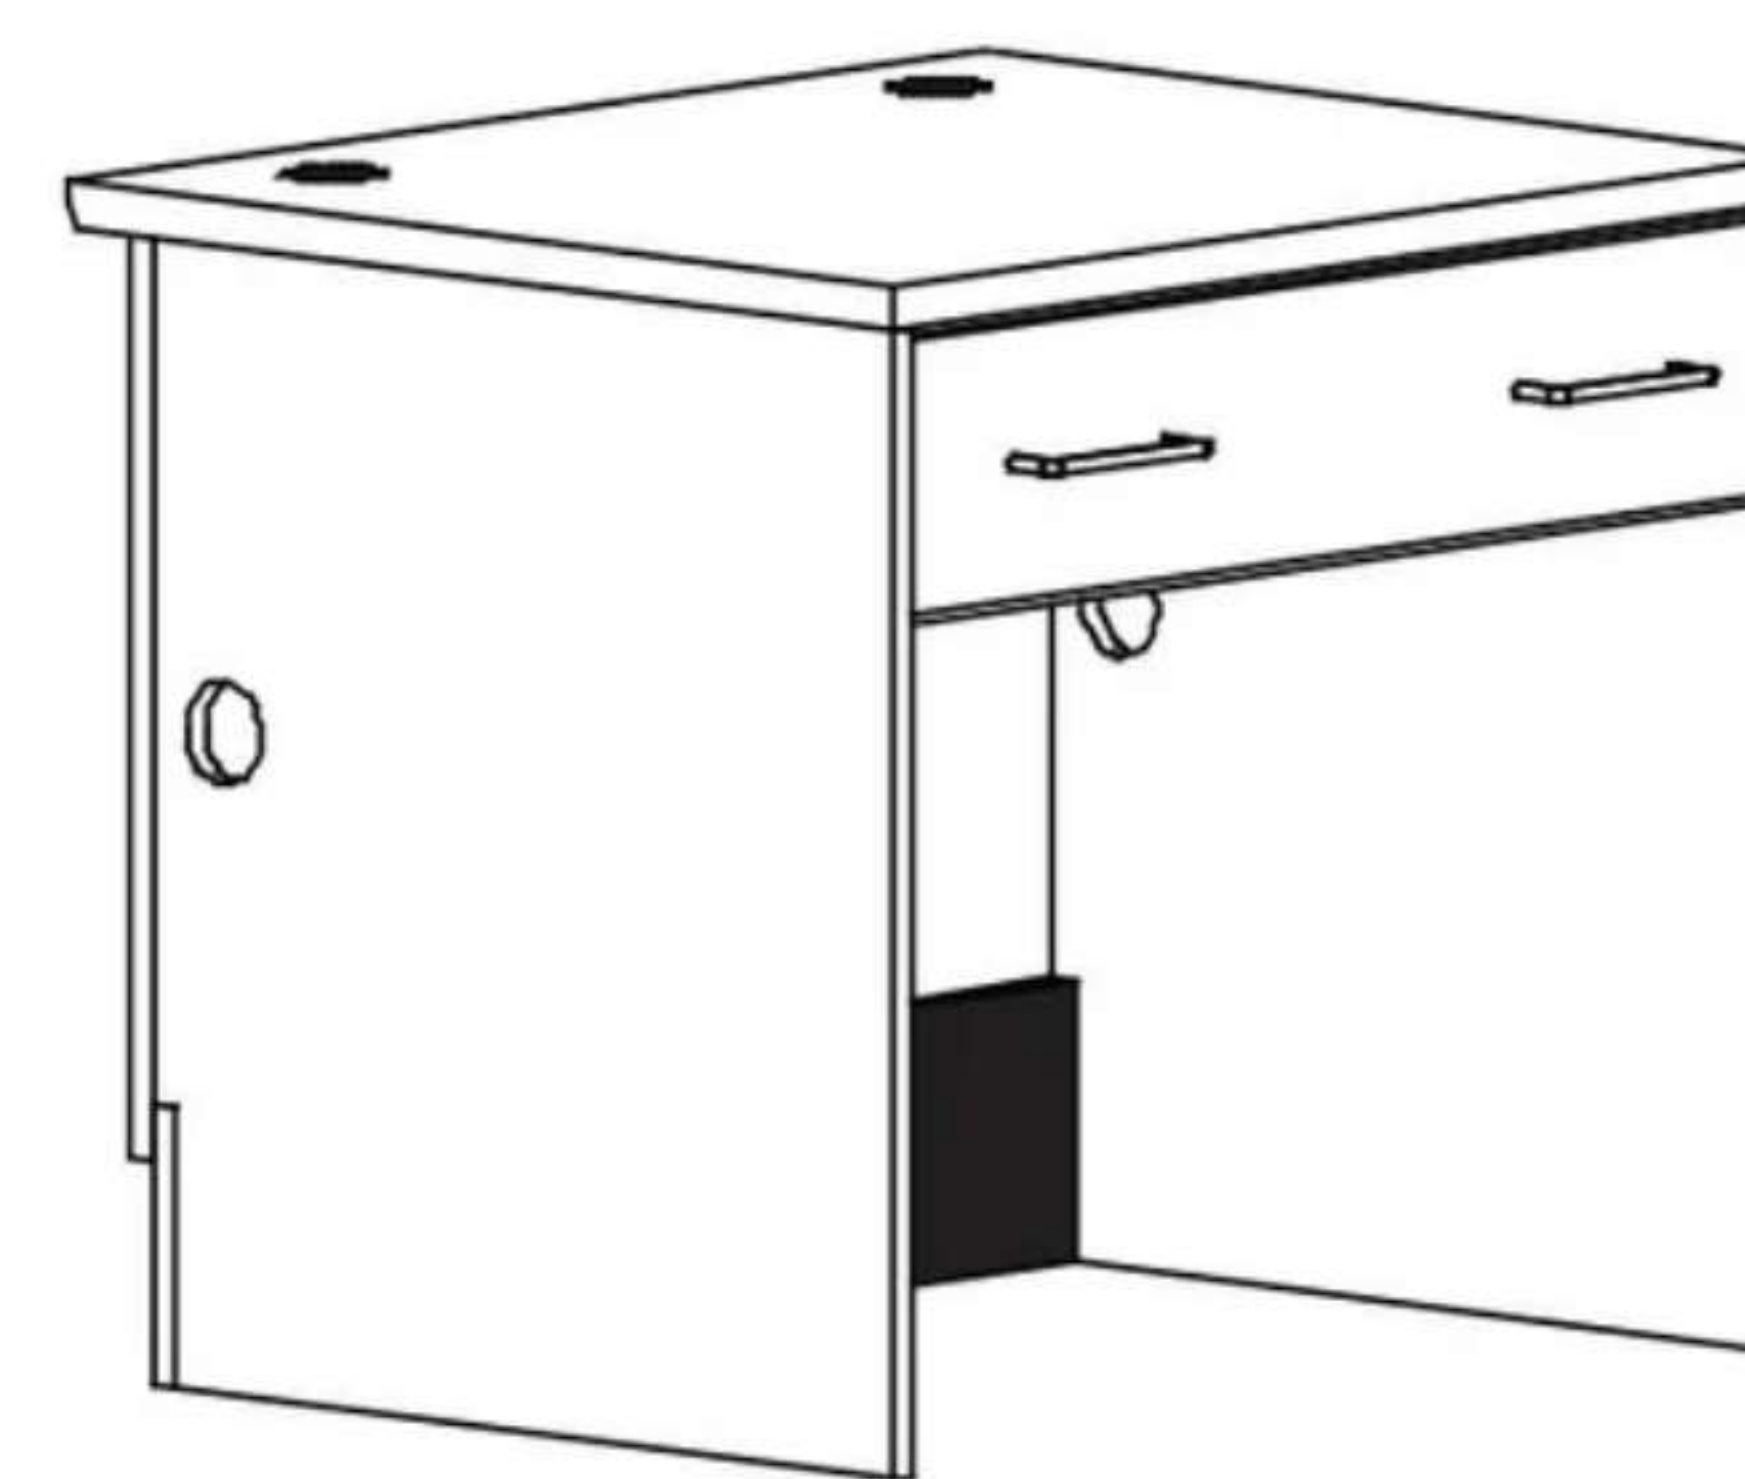

CDR-3210 - ELEMENTARY HEIGHT

32"H x 36"W x 30"D

CDR-3910 - ADULT HEIGHT

39"H x 36"W x 30"D

BOOK RETURN UNIT

The front panel will have a 3"H x 12"W book-return slot, fully edgebanded, with an internal wood chute so as to allow gentle deposit of books into book truck.

39"H x 36"W x 30"D

ADA TRANSACTION UNIT

The unit will have a modesty panel mounted along the midline. The work surface is 32"H.

ADA NOTE: When an ADA unit is used on one end of an adult height circulation desk, an elementary finished end panel should be ordered for that end. When an ADA unit is placed between other adult units, the work surface is captured rather than continuous.

CDR-3220 - ELEMENTARY & ADULT HEIGHT

32"H x 36"W x 36"D

*ADA max 32"H

DOUBLE WIDTH ADA TRANSACTION UNIT

Unit will have a modesty panel mounted along unit midline. The work surface is 32"H.

ADA NOTE: When an ADA unit is used on one end of an adult height circulation desk, an elementary finished end panel should be ordered for that end. When an ADA unit is placed between other adult units, the work surface is captured rather than continuous.

CDR-3221 - ELEMENTARY & ADULT HEIGHT

32"H x 72"W x 36"D

*ADA max 32"H

SINGLE DRAWER KNEE SPACE UNIT

Each unit comes standard with one full-width drawer.

CDR-3236 - ELEMENTARY HEIGHT

32"H x 36"W x 30"D

CDR-3936 - ADULT HEIGHT