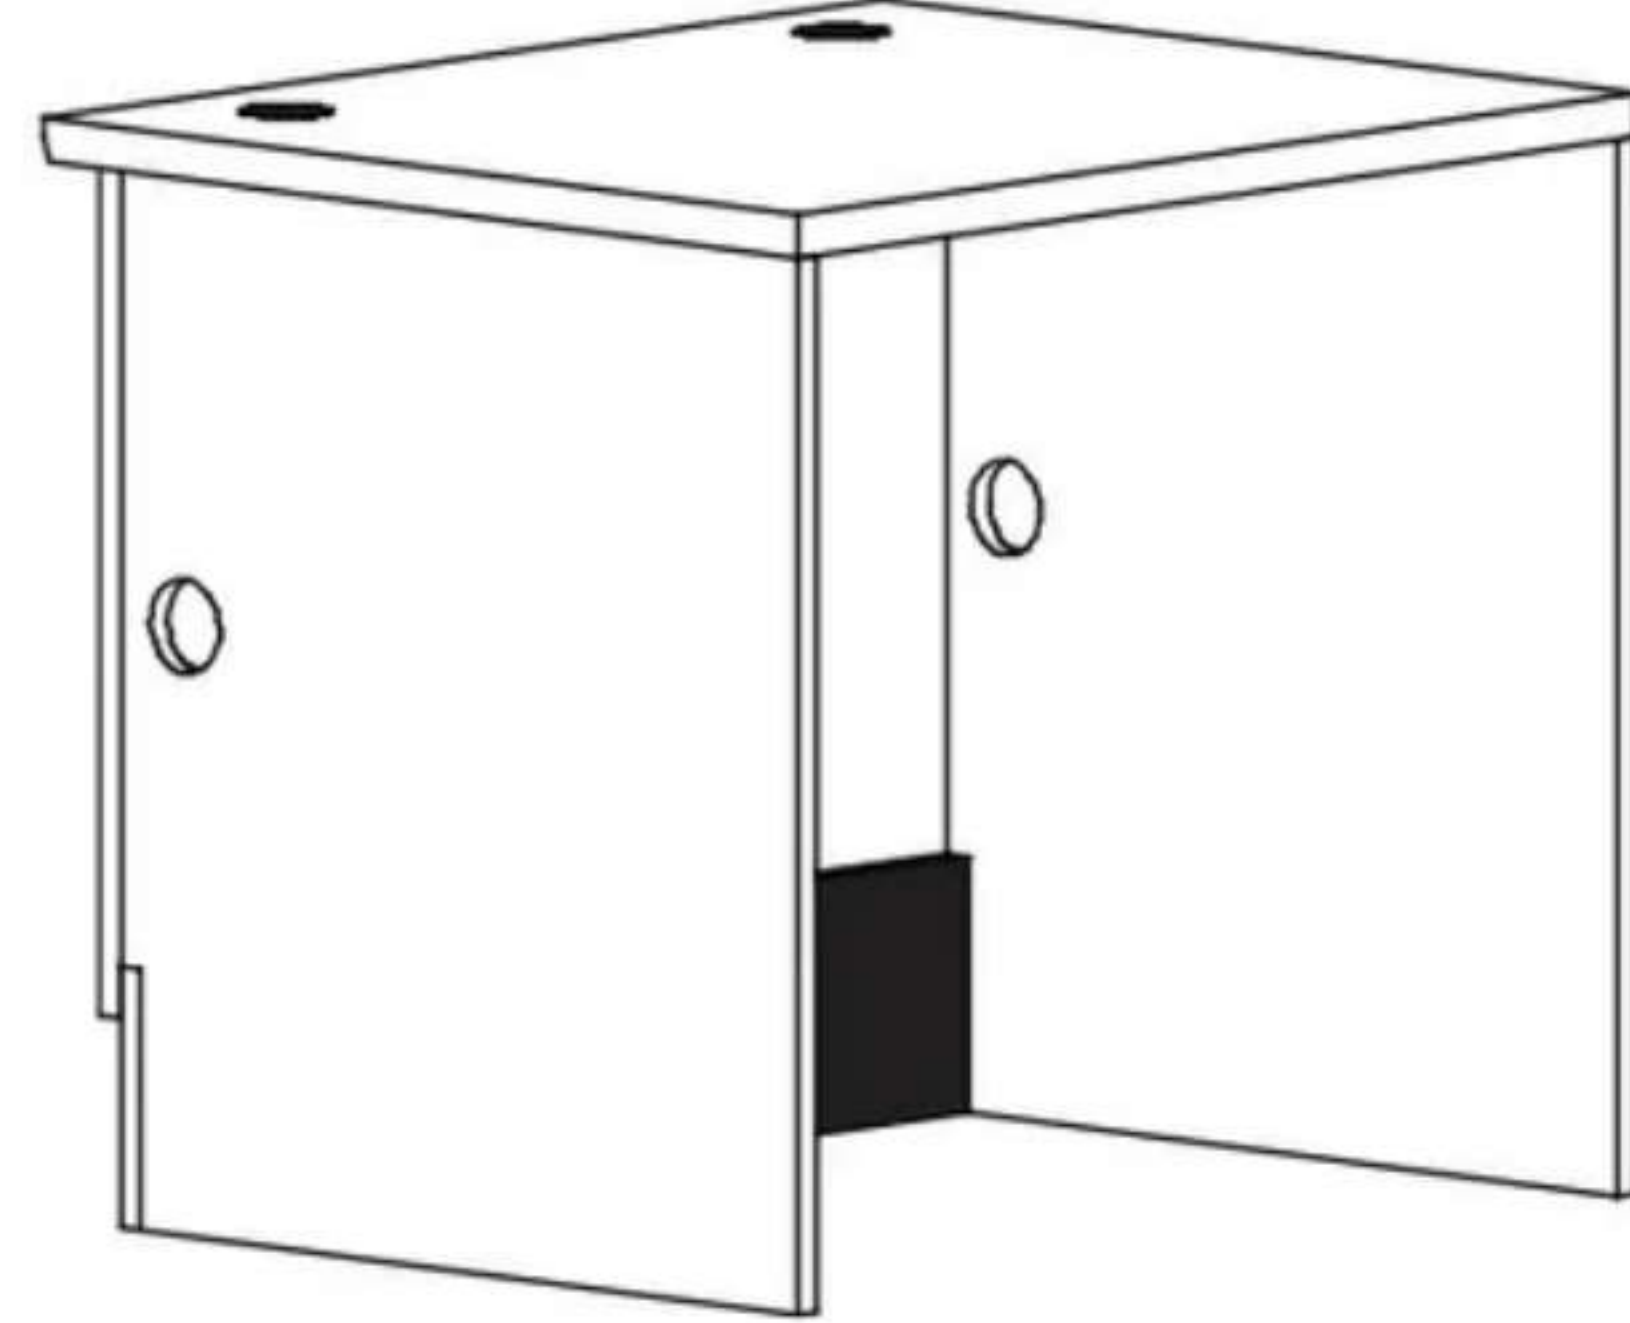

CDR-3210 - ELEMENTARY HEIGHT

32"H x 36"W x 30"D

CDR-3910 - ADULT HEIGHT

39"H x 36"W x 30"D

BOOK RETURN UNIT

The front panel will have a 3"H x 12"W book-return slot, fully edgebanded, with an internal wood chute so as to allow gentle deposit of books into book truck.

CDR-3203 - ELEMENTARY HEIGHT

32"H x 72"W x 30"D

CDR-3903 - ADULT HEIGHT

39"H x 72"W x 30"D

TWO-DRAWER FILE OPEN TOP SHELF UNIT

Each unit is an open shelf unit with two letter file drawers. Adult height units are supplied with one full-depth, adjustable shelf. Elementary height units will not have an adjustable shelf.

CDR-3214 - ELEMENTARY HEIGHT

32"H x 36"W x 30"D

CDR-3914 - ADULT HEIGHT

39"H x 36"W x 30"D

90 DEGREE RADIUSED CLOSED CORNER UNIT

Each unit will be triangular with a radiused, closed-face design and will be used to form a 90-degree transition in any desk arrangement. This unit is supplied with an internal wire manager unless otherwise specified.

CDR-3226 - ELEMENTARY HEIGHT

32"H x 33"W x 33"D

CDR-3926 - ADULT HEIGHT

39"H x 33"W x 33"D

DESK UNIT

Two work surface grommets placed along front edge unless otherwise specified. Sturdy work surface with knee space underneath.