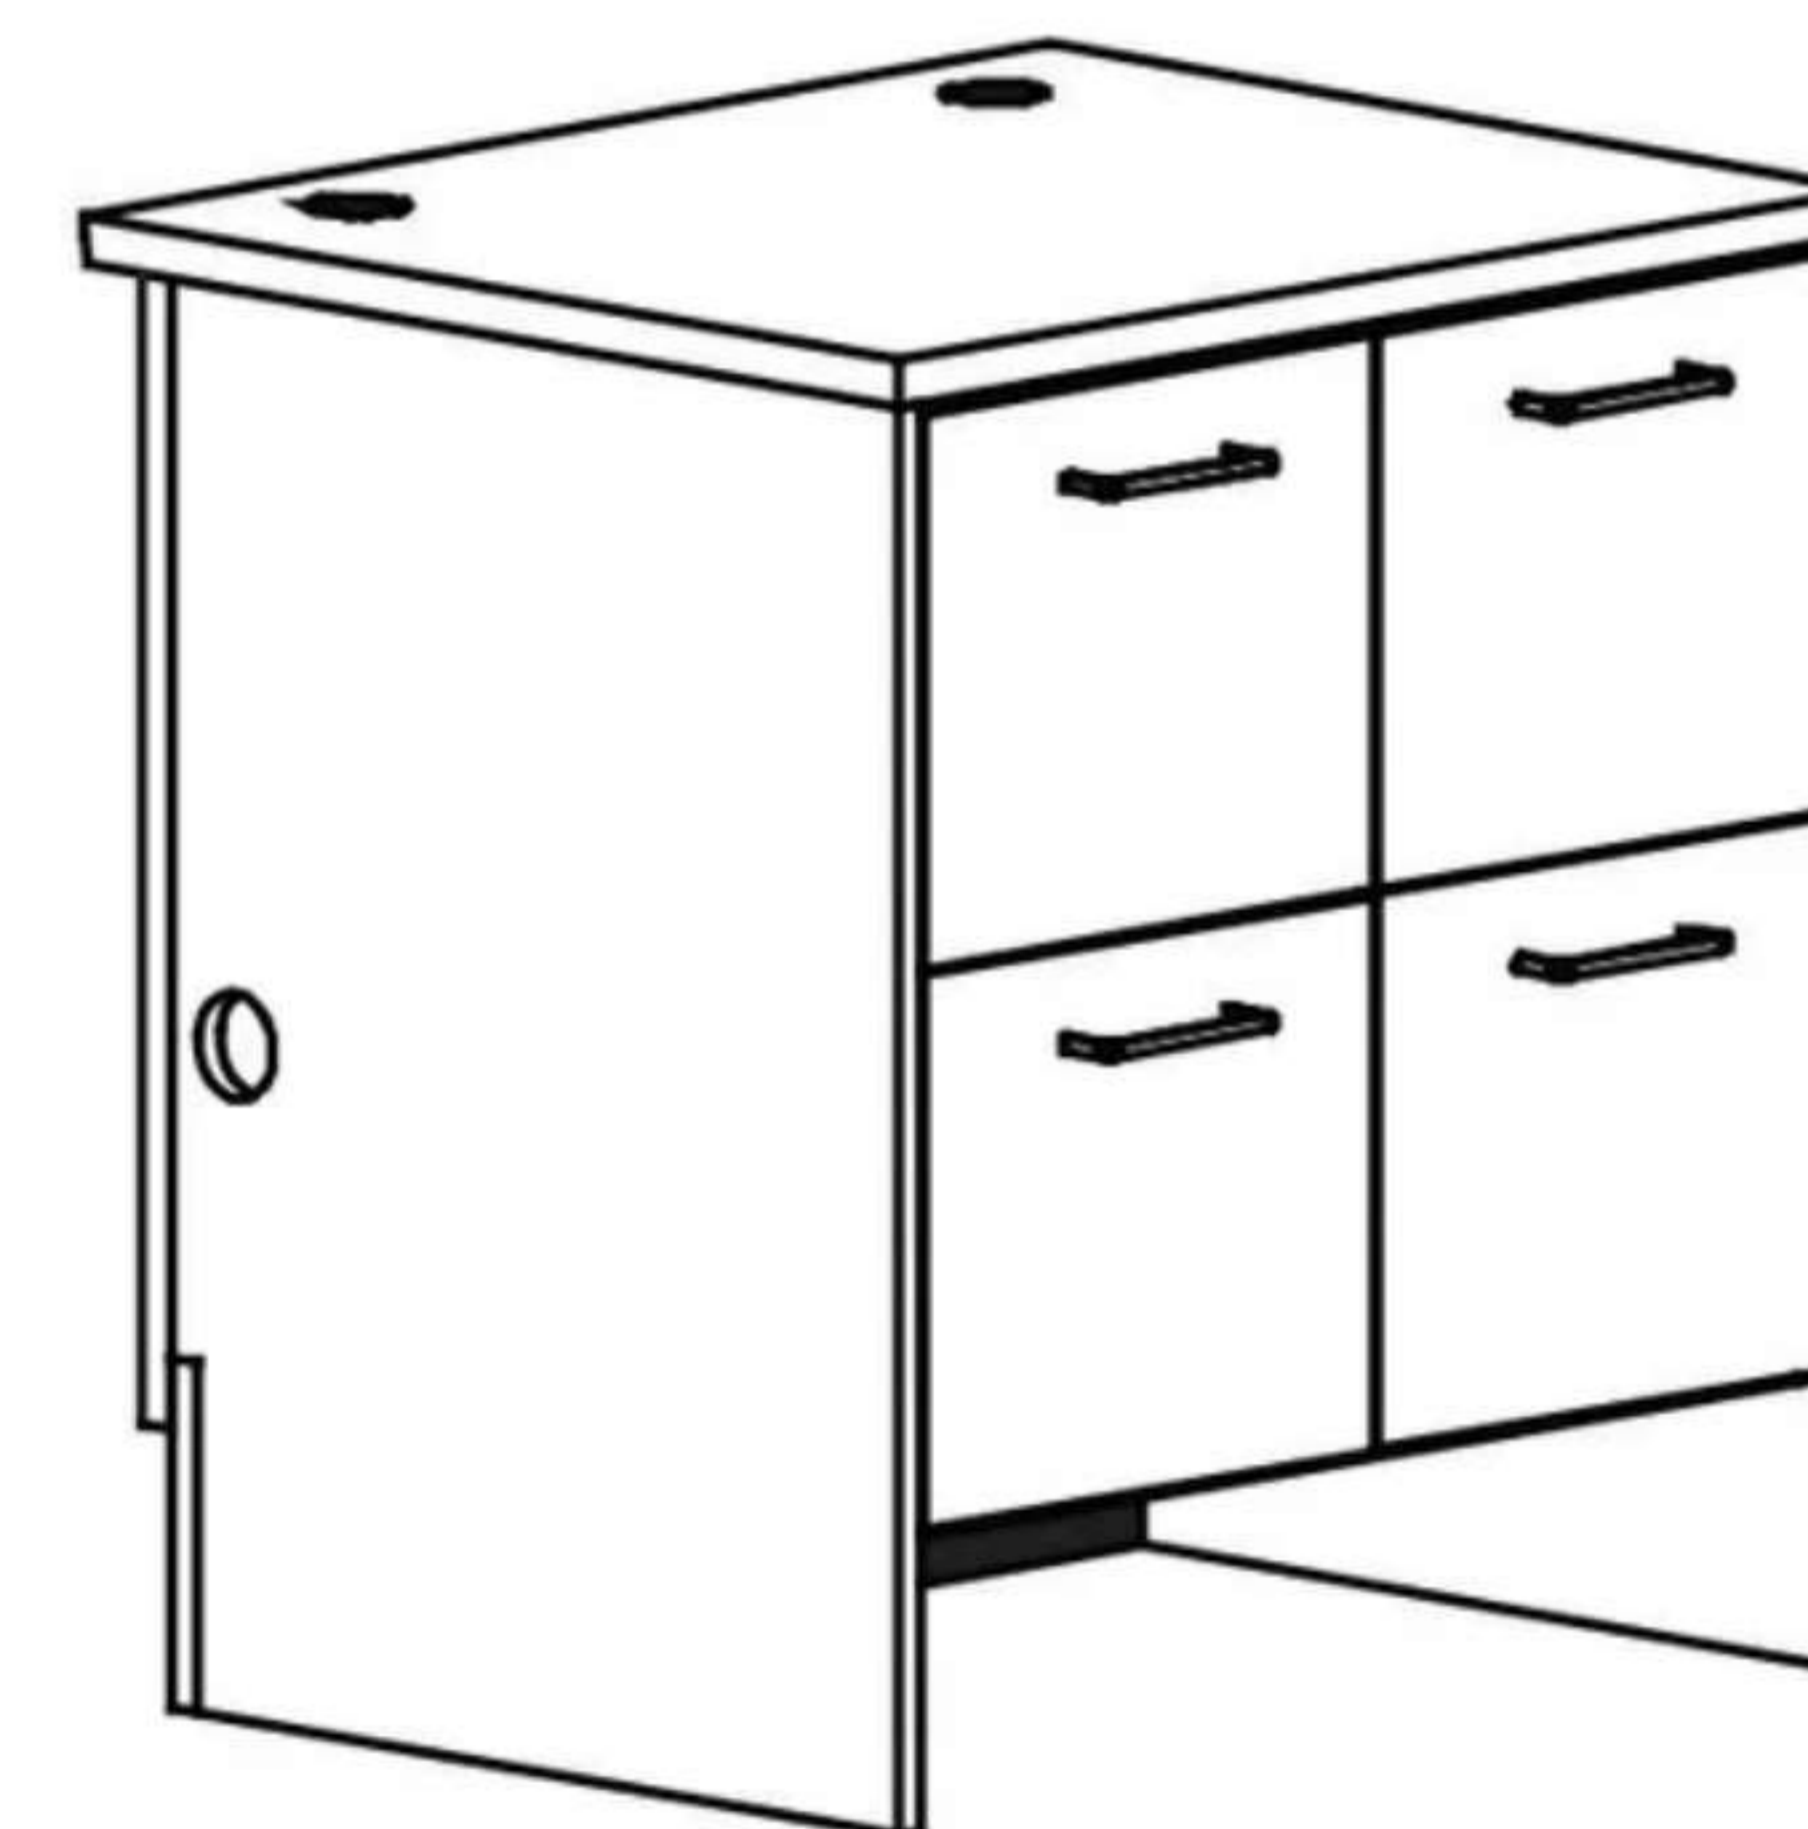

DOUBLE DRAWER STACK UNIT

This unit consists of a double stack of drawers. The adult height unit has four file drawers. The elementary height unit has two box drawers and two file drawers.

CDR-3229 - ELEMENTARY HEIGHT

32"H x 36"W x 30"D

CDR-3929 - ADULT HEIGHT

39"H x 36"W x 30"D