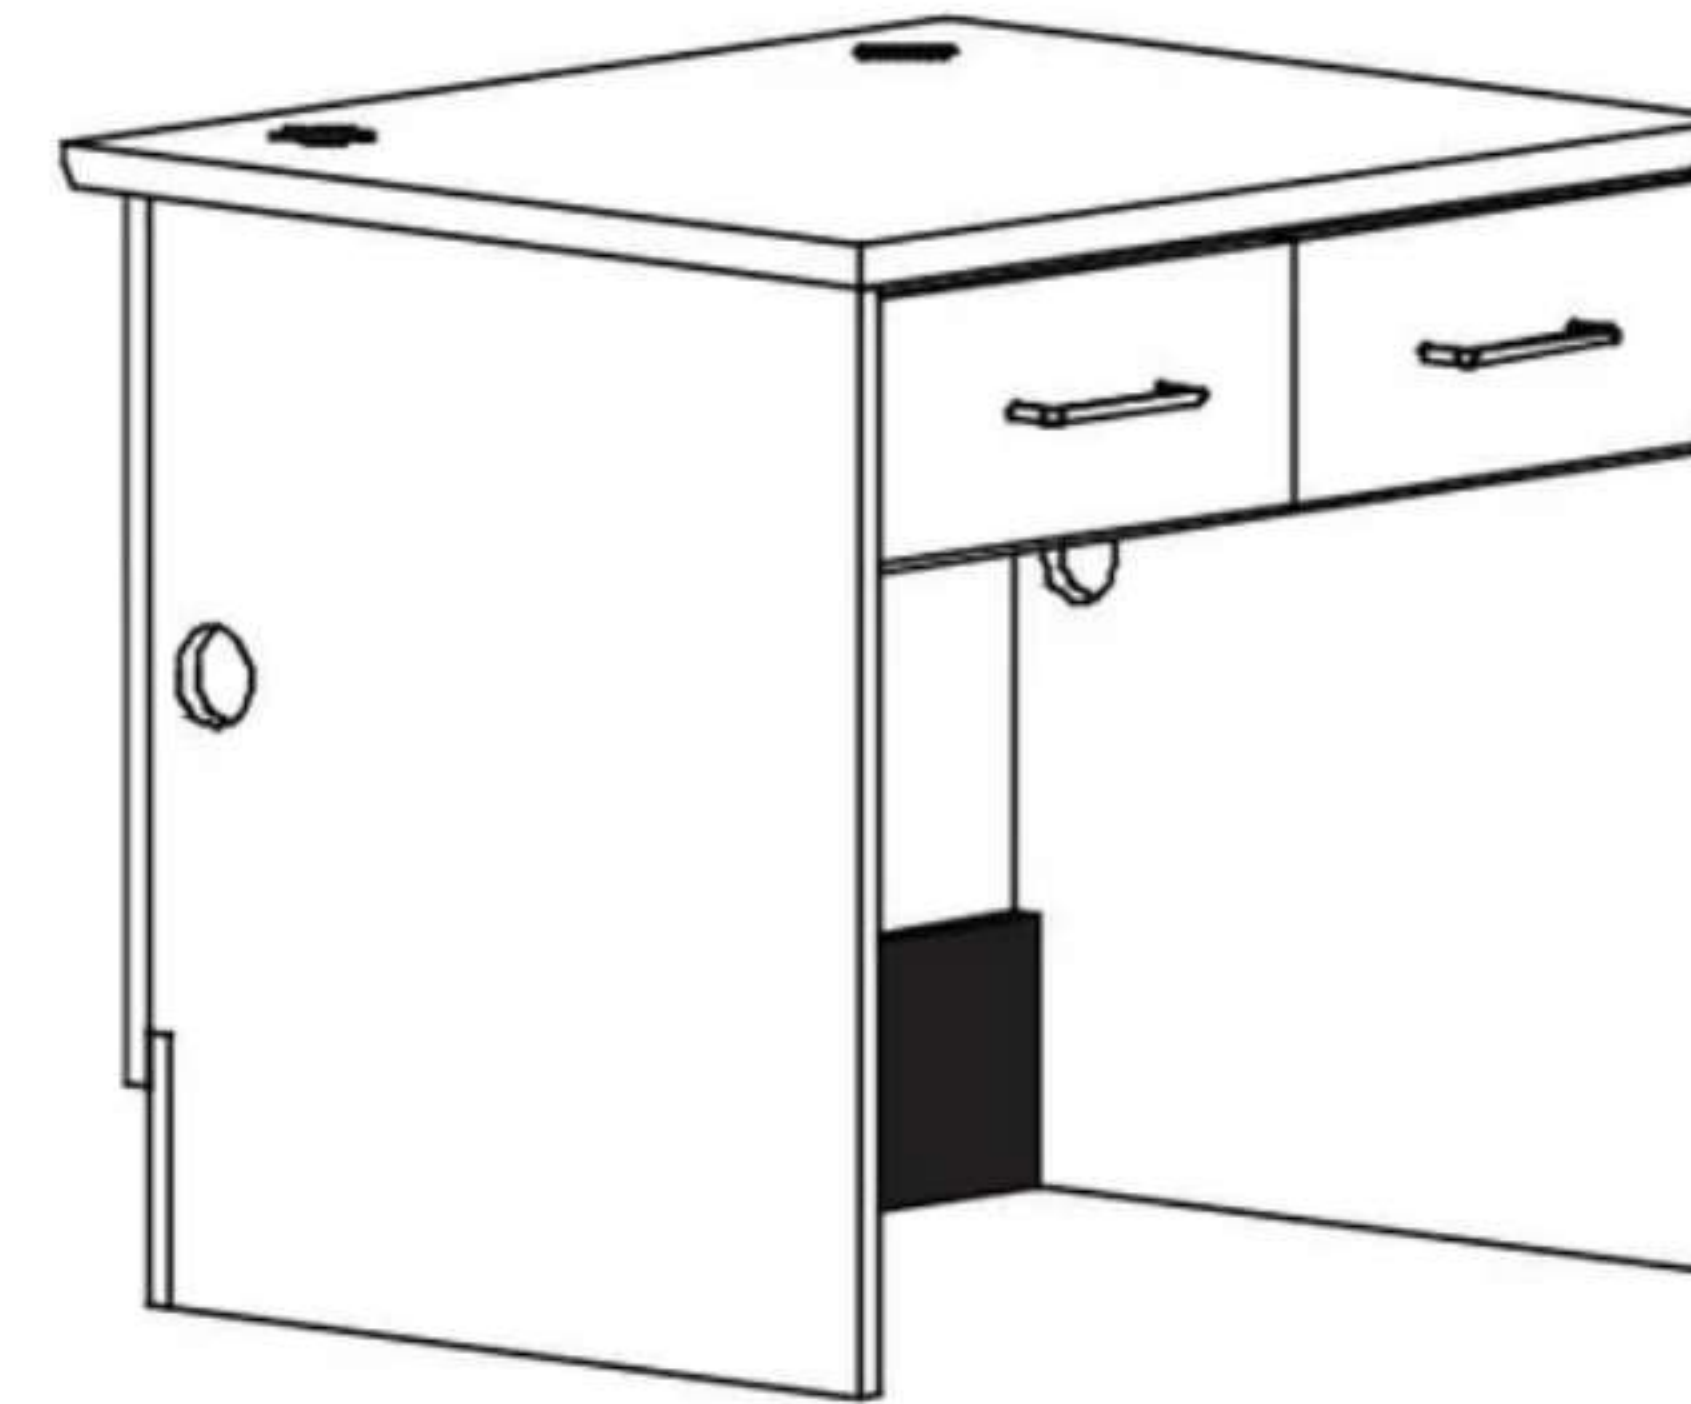

DOUBLE DRAWER KNEE SPACE UNIT

Each unit is supplied with two equal-width drawers.

CDR-3209 - ELEMENTARY HEIGHT

32"H x 36"W x 30"D

CDR-3909 - ADULT HEIGHT

39"H x 36"W x 30"D