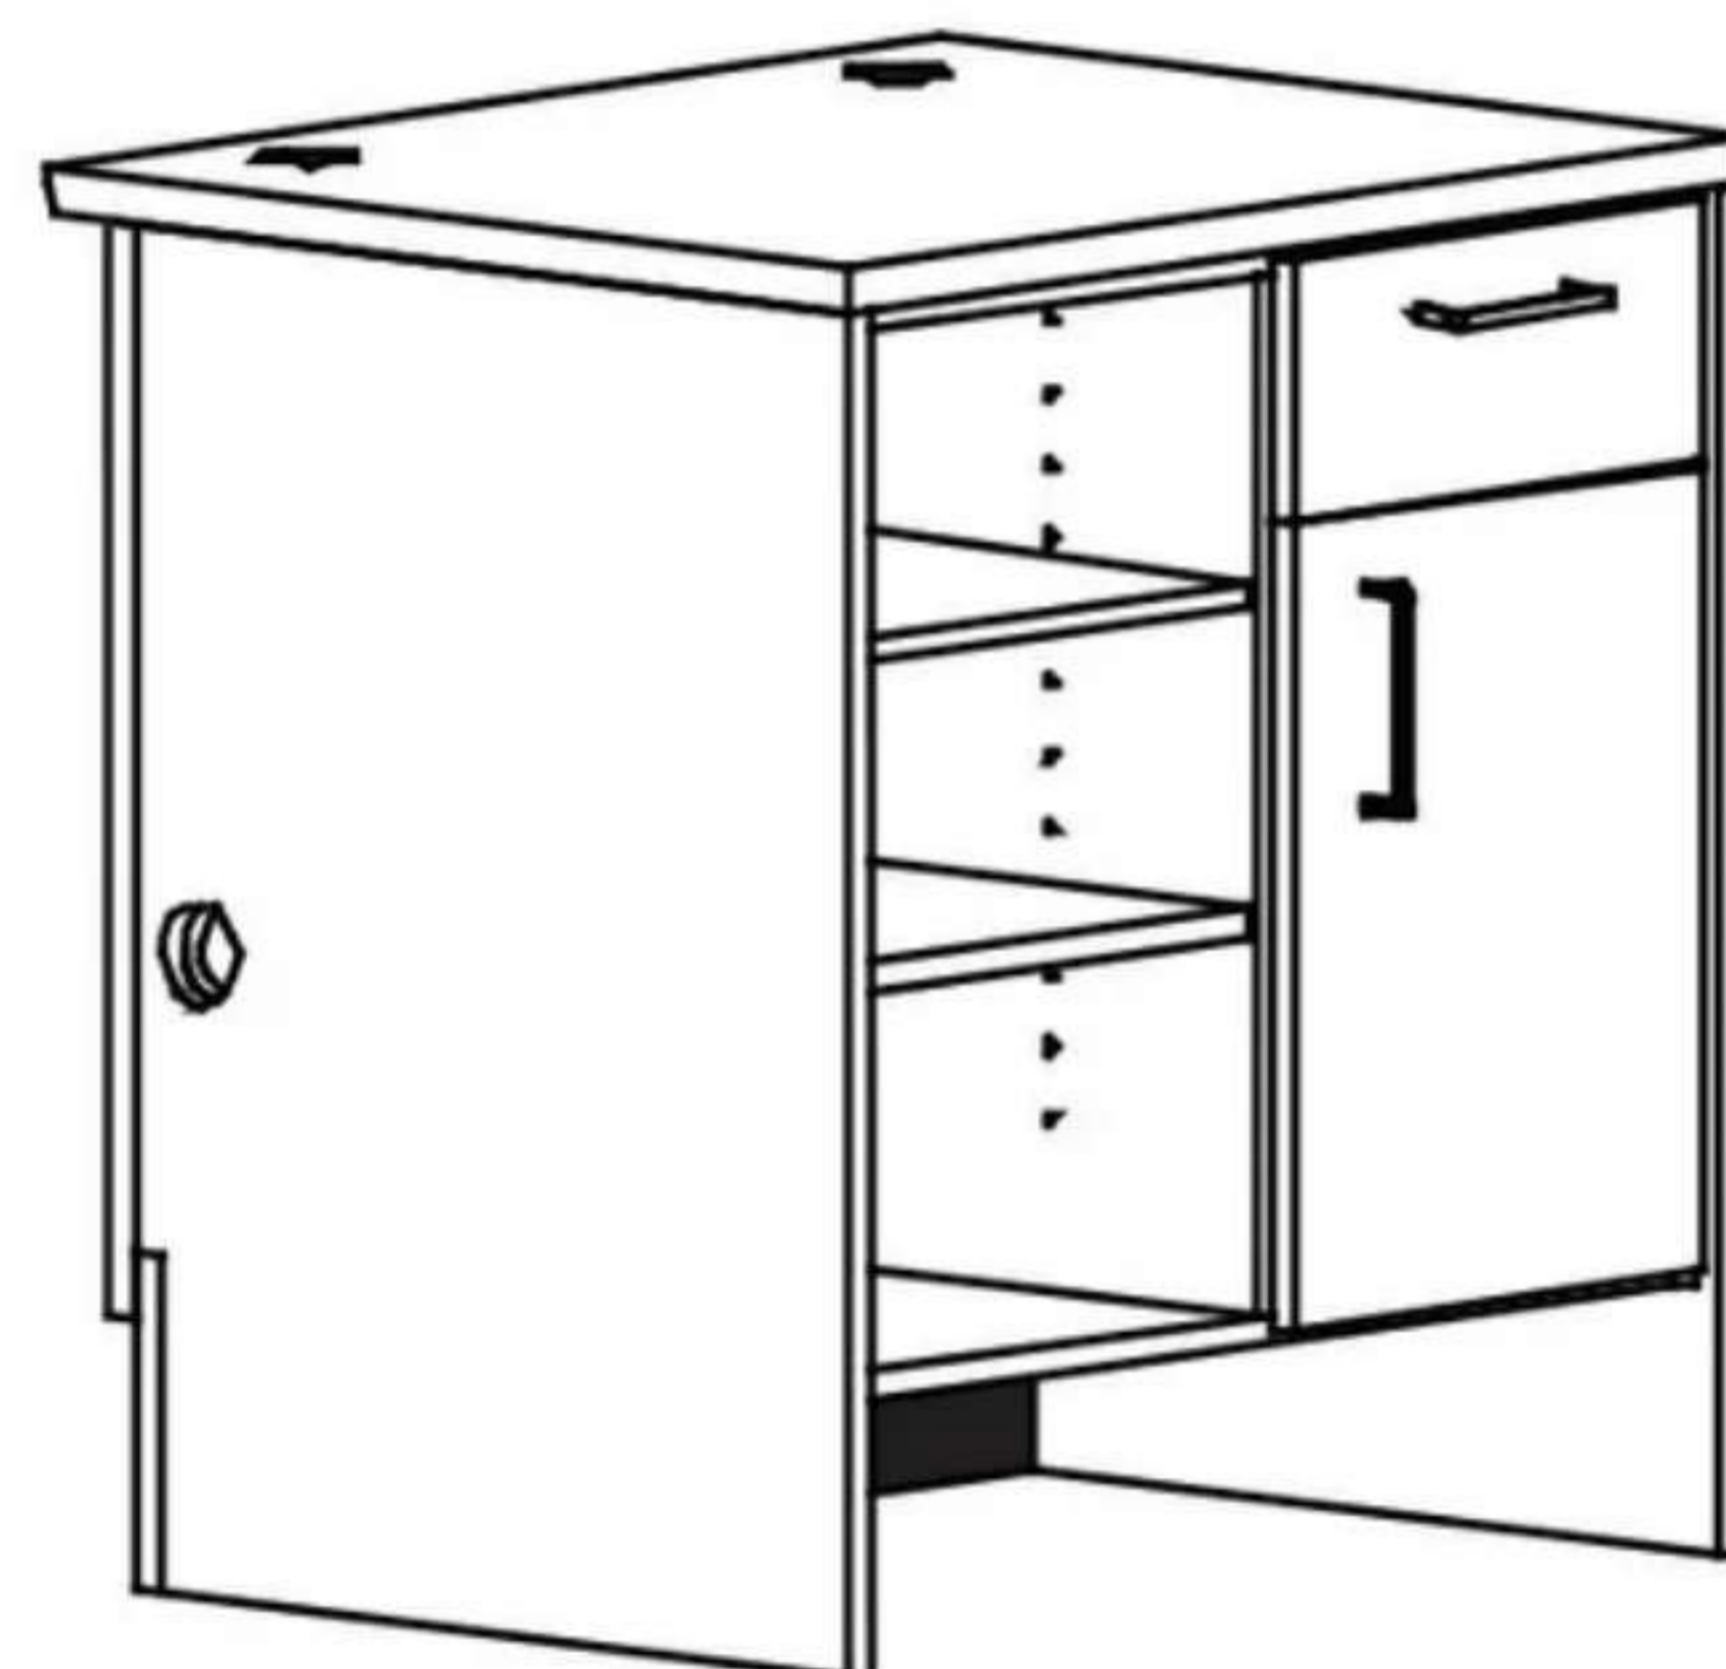

CDR-3210 - ELEMENTARY HEIGHT

32"H x 36"W x 30"D

CDR-3910 - ADULT HEIGHT

39"H x 36"W x 30"D

BOOK RETURN UNIT

The front panel will have a 3"H x 12"W book-return slot, fully edgebanded, with an internal wood chute so as to allow gentle deposit of books into book truck.

CDR-3244 - ELEMENTARY HEIGHT

32"H x 36"W x 30"D

CDR-3944 - ADULT HEIGHT

39"H x 36"W x 30"D

SINGLE DRAWER OPEN SHELF UNIT

Unit is supplied with a full-width storage drawer over open shelving. Adult units are supplied with two full-depth, adjustable shelves. The elementary height unit is supplied with one full-depth, adjustable shelf.

CDR-3246 - ELEMENTARY HEIGHT

32"H x 36"W x 30"D

CDR-3946 - ADULT HEIGHT

39"H x 36"W x 30"D

LEFT CUPBOARD OPEN SHELF UNIT

Cupboard on left side, open shelves on right side. Each adult unit will be supplied with two adjustable shelves in the cupboard, an open shelf space, and drawer above the cupboard. The elementary height will be supplied with one adjustable shelf in the cupboard and open shelf space.

CDR-3243 - ELEMENTARY HEIGHT

32"H x 36"W x 30"D

CDR-3943 - ADULT HEIGHT

39"H x 36"W x 30"D

RIGHT CUPBOARD OPEN SHELF UNIT

Cupboard on right side, open shelves on left side. Each adult unit will be supplied with two adjustable shelves in the cupboard, an open shelf space, and drawer above the cupboard. The elementary height will be supplied with one adjustable shelf in the cupboard and open shelf space.