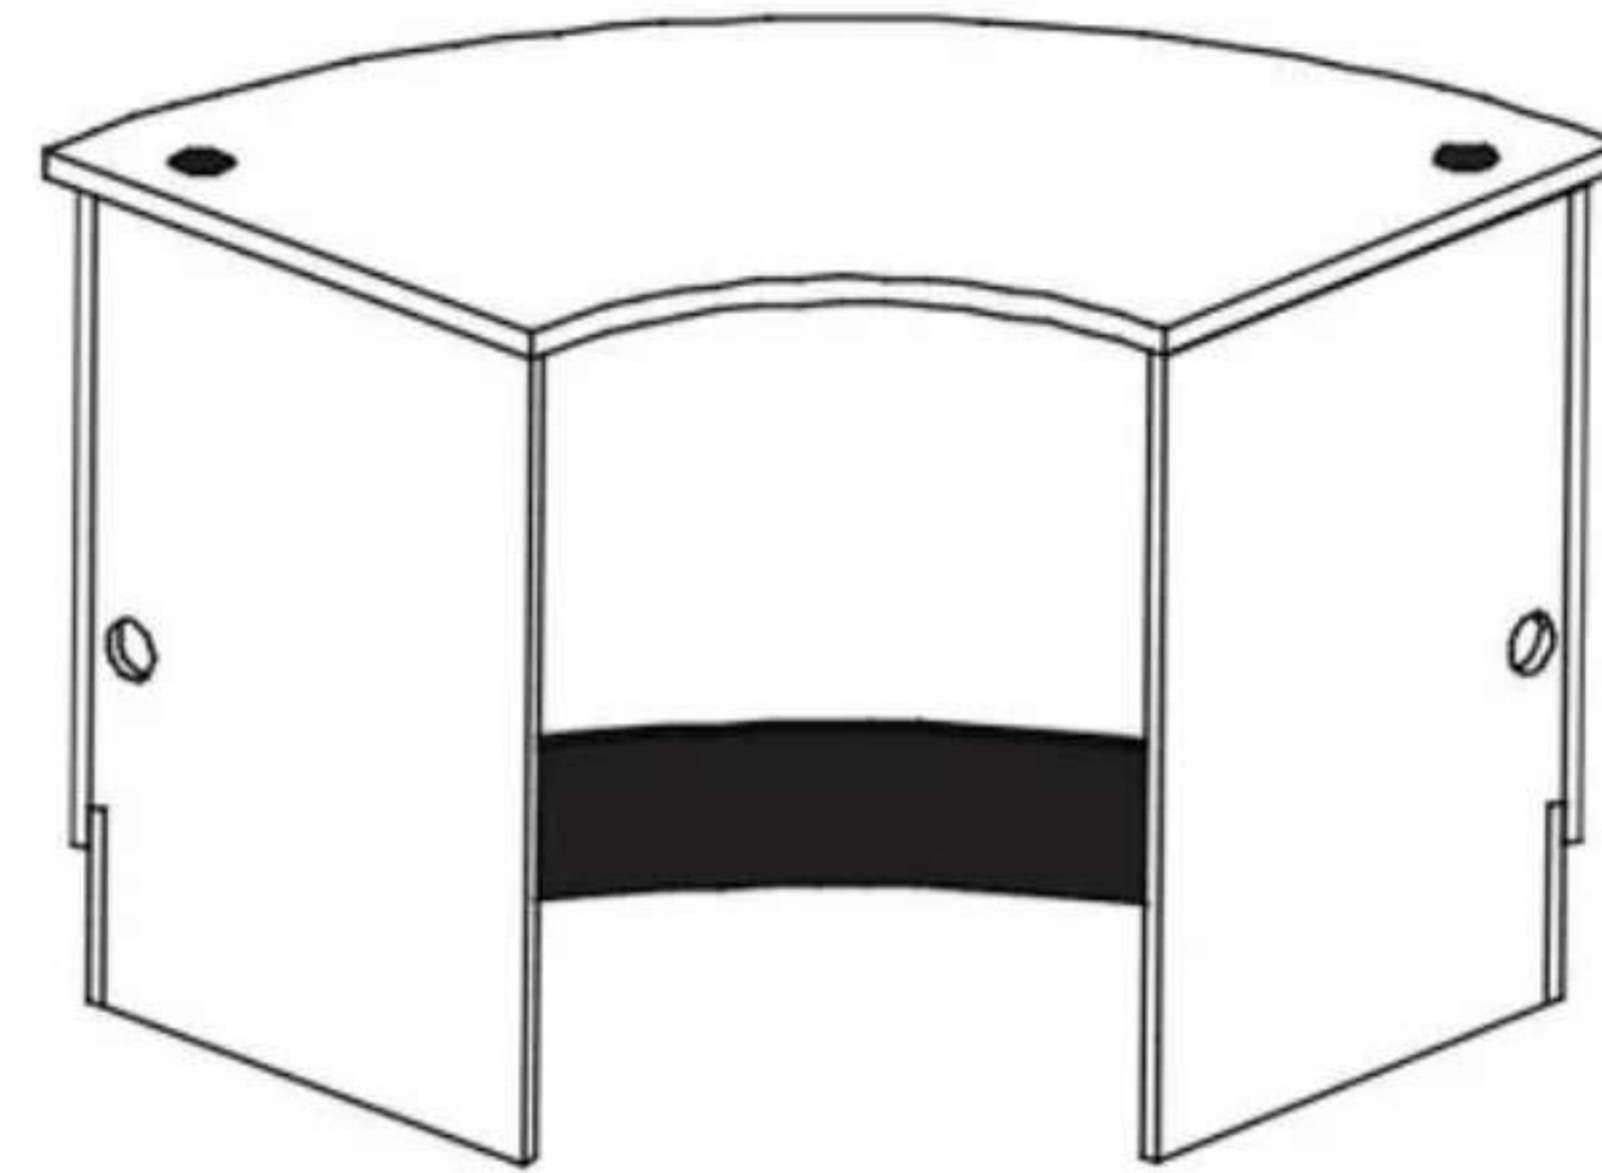

90 DEGREE CURVED DESK UNIT

Creates a 90-degree transition in any desk arrangement, while providing a corner work space with a flat work surface.

CDR-3251 - ELEMENTARY HEIGHT

32"H x 78.5"W x 30"D

CDR-3951 - ADULT HEIGHT

39"H x 78.5"W x 30"D