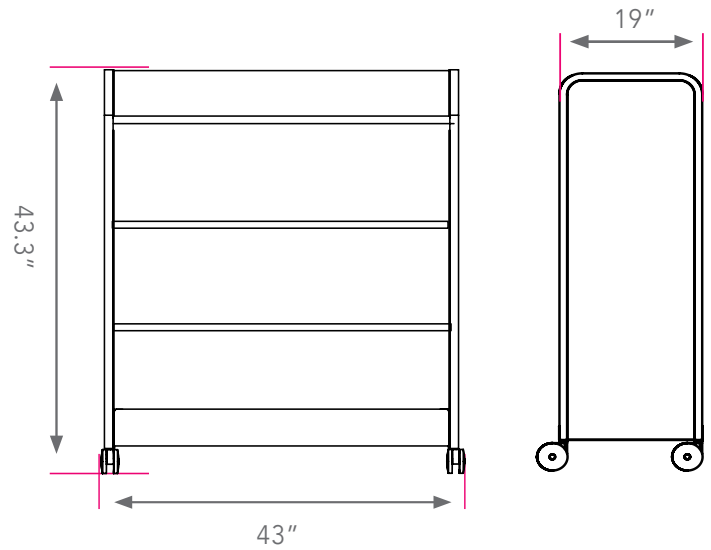

OVERVIEW

The Cascade series provides storage for a wide variety of items. The Mega-Cabinet is a large width, medium height cabinet in the Cascade grouping, measuring in at 43 5/16" tall, 42 3/8" wide and 19" deep.

MATERIALS

The end panels are made of 18-gauge 1" square tubing, welded flush to an 18-gauge end panel. The inside of each end panel is reinforced by 22-gauge hat channels. These hat channels are dual purpose: added strength and for tote rail shelf mounting. The dome top is 18-gauge formed and welded construction, bolted to each end panel and rear panel with a total of 10 machine screw fasteners. The base is a durable 18-gauge steel construction formed and welded to support the entire weight of the unit squarely. Underneath is a heavy welded hat channel reinforcement. The base shelf is attached to both end panels using 4 machine screw fasteners. The rear panel is 18-gauge steel reinforced with up to three vertical hat channels. Two grommet holes (a lower and upper) are punched for convenient wire management and electronic storage. Casters are 5" in diameter, with 2 locking. Optional glides are 3/8" threaded stem.

The optional doors include a secure and reliable locking mechanism, which engages lock rods into the dome top and the base shelf. Doors also come with urethane ergonomic and modern door handles of your color choice. The fully hinged doors articulate 270 degrees, free of obstruction.

DIMENSIONS

Model	Description	D"	W"	H"	WT
Standard Width (SW) Totes					
612008000P	Open w/eight 3" SW totes & shelves	19	43	43.3	105
622008000P	Doors w/eight 3" SW totes & shelves	19	43	43.3	124

STANDARD END PANEL COLOR OPTIONS