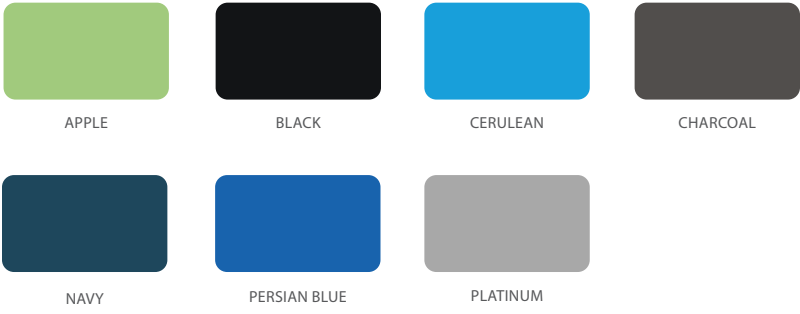

The optional doors include a secure and reliable locking mechanism, which engages lock rods into the dome top and the base shelf. Doors also come with urethane ergonomic and modern door handles of your color choice. The fully hinged doors articulate 270 degrees, free of obstruction.

STANDARD END PANEL COLOR OPTIONS

FRAME COLOR

END PANEL COLOR OPTIONS WITH ADDITIONAL LEAD TIME

WHITEBOARD BACK AVAILABLE

Replace the 4th character in the part number with a 'W' to denote a whiteboard back on the Cascade Mega-Tower.