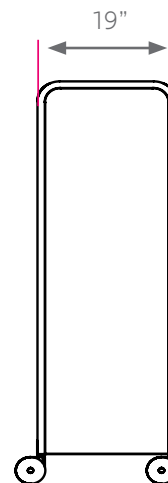

OVERVIEW

The Cascade series provides storage for a wide variety of items. The Mega-Tower is a large width, tall height cabinet in the Cascade grouping, measuring in at 61-3/8" tall, 43" wide and 19" deep.

MATERIALS

The end panels are made of 18-gauge 1" square tubing, welded flush to an 18-gauge end panel. The inside of each end panel is reinforced by 22-gauge hat channels. These hat channels are dual purpose: added strength and for tote rail shelf mounting. The dome top is 18-gauge formed and welded construction, bolted to each end panel and rear panel with a total of 10 machine screw fasteners. The base is a durable 18-gauge steel construction formed and welded to support the entire weight of the unit squarely. Underneath is a heavy welded hat channel reinforcement. The base shelf is attached to both end panels using 4 machine screw fasteners. The rear panel is 18-gauge steel reinforced with up to three vertical hat channels. Two grommet holes (a lower and upper) are punched for convenient wire management and electronic storage. Casters are 5" in diameter, with 2 locking. Optional glides are 3/8" threaded stem.

The optional doors include a secure and reliable locking mechanism, which engages lock rods into the dome top and the base shelf. Doors also come with urethane ergonomic and modern door handles of your color choice. The fully hinged doors articulate 270 degrees, free of obstruction.

Due to the Cascade Tower's height, riser shelves are not available on Cascade Mini-Tower, Mid-Tower or Mega-Tower.

DIMENSIONS

Model	Description	D"	W"	H"	WT
Shelves					
91100000P	Open w/shelves	19	43	61.4	134
92100000P	Doors w/shelves	19	43	61.4	167
911W0000P	Open w/shelves & whiteboard back	19	43	61.4	134
921W0000P	Doors w/shelves & whiteboard back	19	43	61.4	167