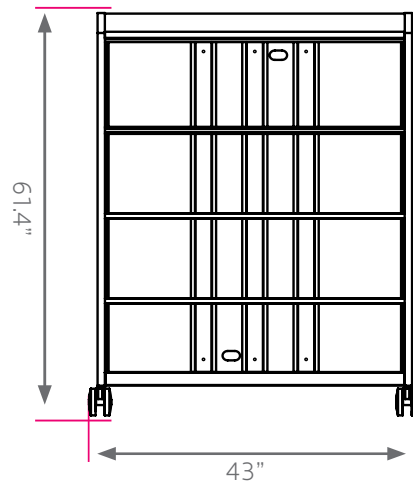

OVERVIEW

The Cascade series provides storage for a wide variety of items. The Mega-Tower is a large width, tall height cabinet in the Cascade grouping, measuring in at 61-3/8" tall, 43" wide and 19" deep.

MATERIALS

The end panels are made of 18-gauge 1" square tubing, welded flush to an 18-gauge end panel. The inside of each end panel is reinforced by 22-gauge hat channels. These hat channels are dual purpose: added strength and for tote rail shelf mounting. The dome top is 18-gauge formed and welded construction, bolted to each end panel and rear panel with a total of 10 machine screw fasteners. The base is a durable 18-gauge steel construction formed and welded to support the entire weight of the unit squarely. Underneath is a heavy welded hat channel reinforcement. The base shelf is attached to both end panels using 4 machine screw fasteners. The rear panel is 18-gauge steel reinforced with up to three vertical hat channels. Two grommet holes (a lower and upper) are punched for convenient wire management and electronic storage. Casters are 5" in diameter, with 2 locking. Optional glides are 3/8" threaded stem.

The optional doors include a secure and reliable locking mechanism, which engages lock rods into the dome top and the base shelf. Doors also come with urethane ergonomic and modern door handles of your color choice. The fully hinged doors articulate 270 degrees, free of obstruction.

Due to the Cascade Tower's height, riser shelves are not available on Cascade Mini-Tower, Mid-Tower or Mega-Tower.

DIMENSIONS

Model	Description	D"	W"	H"	WT
Shelves					
91100000P	Open w/shelves	19	43	61.4	134
92100000P	Doors w/shelves	19	43	61.4	167
911W0000P	Open w/shelves & whiteboard back	19	43	61.4	134
921W0000P	Doors w/shelves & whiteboard back	19	43	61.4	167