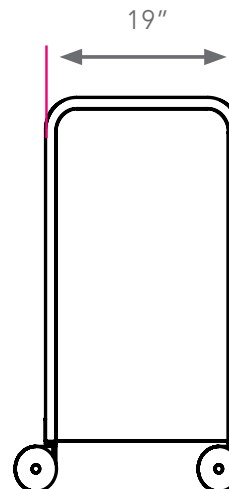

DIMENSIONS

Model	Description	D"	W"	H"	WT
Standard Width (SW) Totes					
210010000P	Open w/ten 3" SW totes	19	29	30.4	69
220010000P	Doors w/ten 3" SW totes	19	29	30.4	80
210V10000P	Open w/ten 3" SW totes & riser	19	29	37	93
220V10000P	Doors w/ten 3" SW totes & riser	19	29	37	104
210L10000P	Open w/ten 3" SW totes & lectern	19	29	41.5	95
220L10000P	Doors w/ten 3" SW totes & lectern	19	29	41.5	106
210006020P	Open w/six 3" & two 6" SW totes	19	29	30.4	70
220006020P	Doors w/six 3" & two 6" SW totes	19	29	30.4	81
210V06020P	Open w/six 3" & two 6" SW totes & riser	19	29	37	95
220V06020P	Doors w/six 3" & two 6" SW totes & riser	19	29	37	106
210L06020P	Open w/six 3" & two 6" SW totes & lectern	19	29	41.5	97
220L06020P	Doors w/six 3" & two 6" SW totes & lectern	19	29	41.5	108