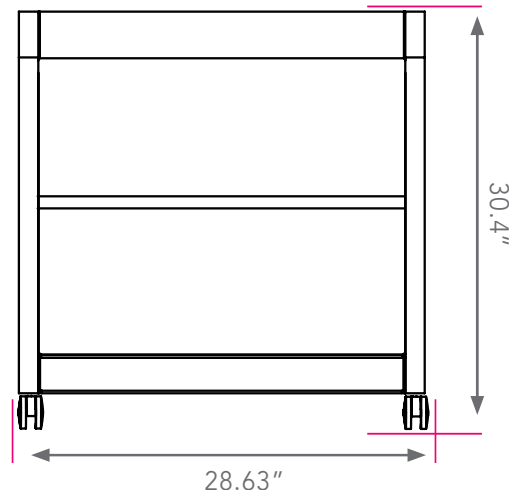

DIMENSIONS

Model	Description	D"	W"	H"	WT
Standard Width (SW) Totes					
210010000P	Open w/ten 3" SW totes	19	29	30.4	69
220010000P	Doors w/ten 3" SW totes	19	29	30.4	80
210V10000P	Open w/ten 3" SW totes & riser	19	29	37	93
220V10000P	Doors w/ten 3" SW totes & riser	19	29	37	104
210L10000P	Open w/ten 3" SW totes & lectern	19	29	41.5	95
220L10000P	Doors w/ten 3" SW totes & lectern	19	29	41.5	106
210006020P	Open w/six 3" & two 6" SW totes	19	29	30.4	70
220006020P	Doors w/six 3" & two 6" SW totes	19	29	30.4	81
210V06020P	Open w/six 3" & two 6" SW totes & riser	19	29	37	95
220V06020P	Doors w/six 3" & two 6" SW totes & riser	19	29	37	106
210L06020P	Open w/six 3" & two 6" SW totes & lectern	19	29	41.5	97
220L06020P	Doors w/six 3" & two 6" SW totes & lectern	19	29	41.5	108